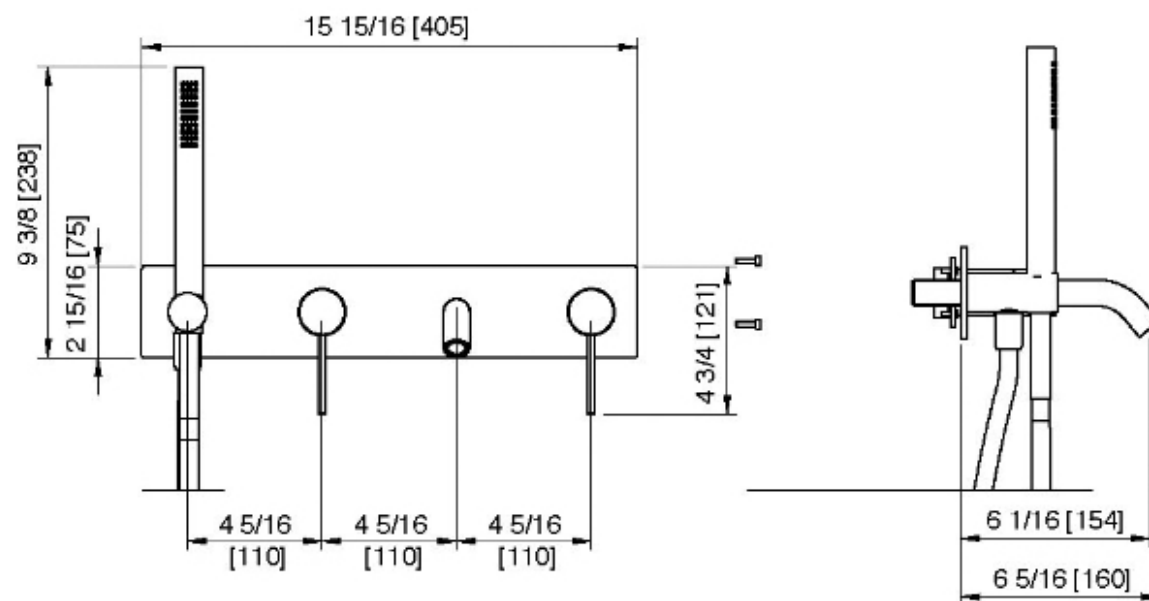

13D7__03

Wallmount tub filler with handshower

FINISHES:

FROSTED INOX

RUBINETTERIE
treemme
instruments for water