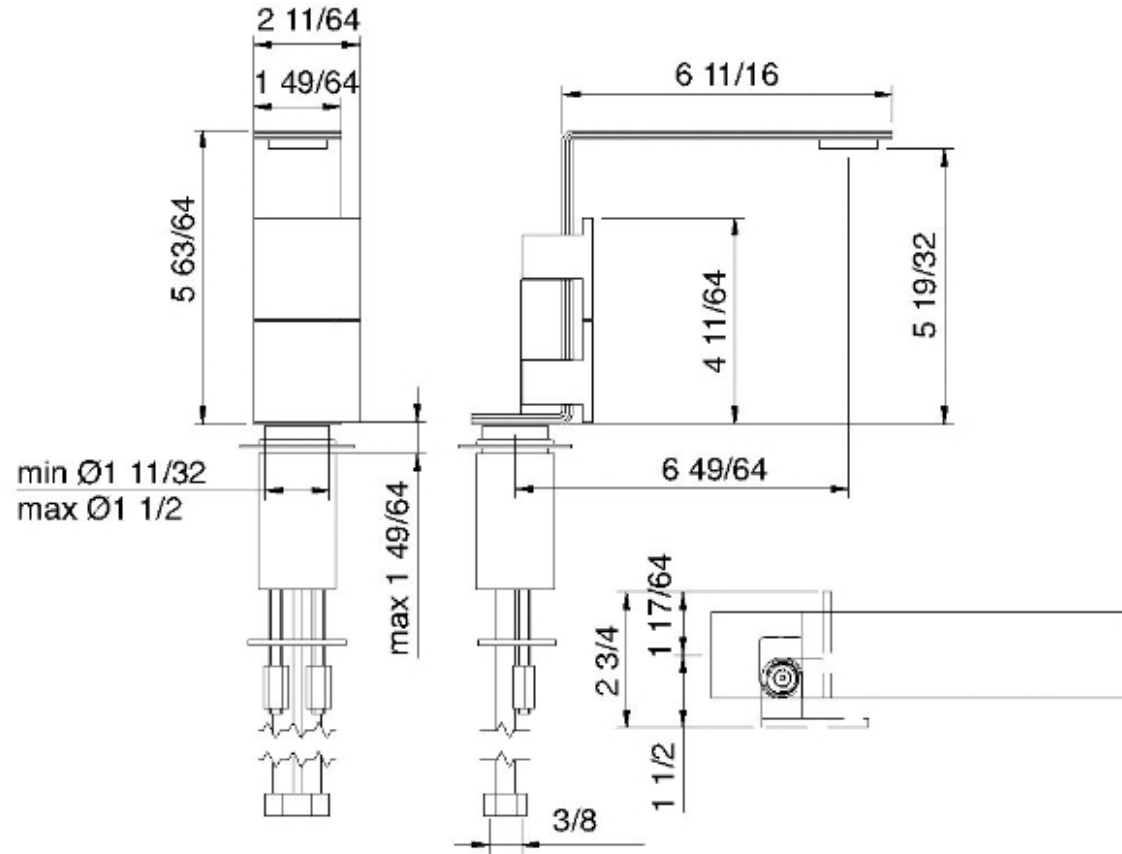

2514

Single-hole lavatory faucet with two levers

FINISHES:

FROSTED INOX

RUBINETTERIE
tremme
instruments for water