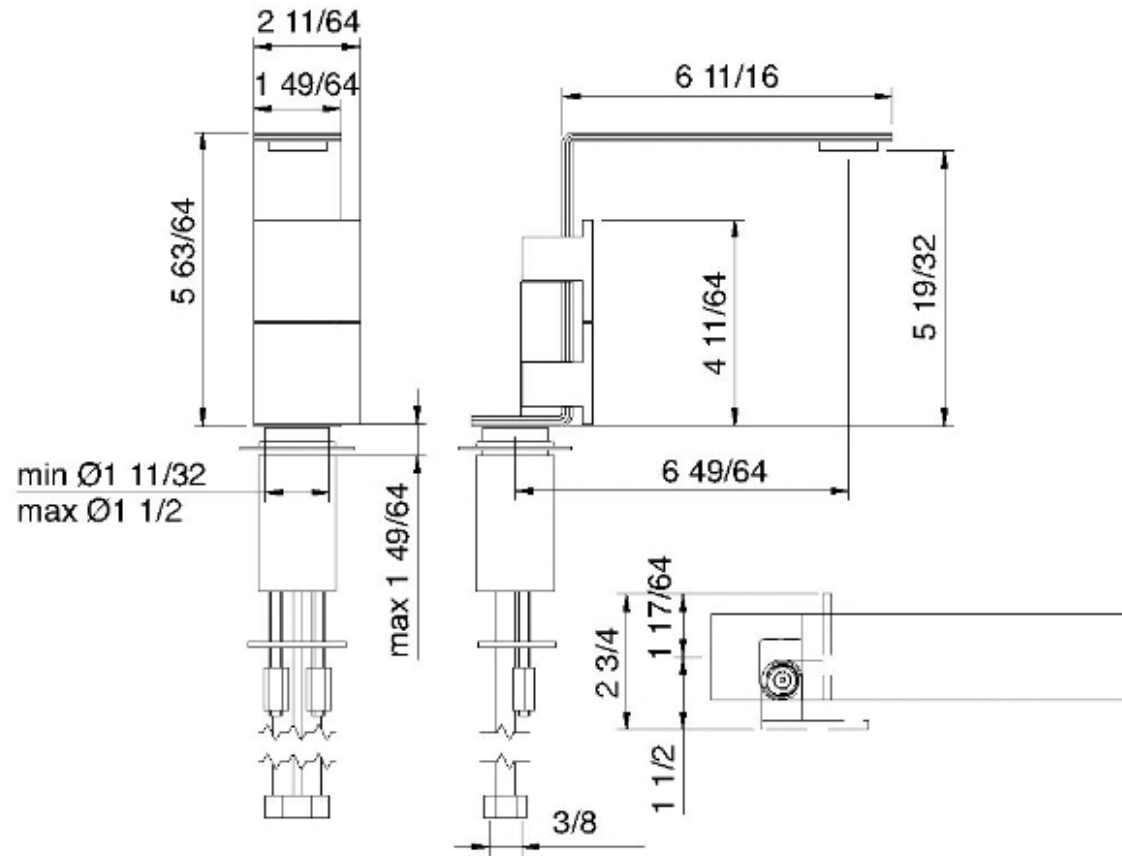

# 2514

Single-hole lavatory faucet with two levers

FINISHES:

FROSTED INOX

RUBINETTERIE  
**tremme**  
*instruments for water*