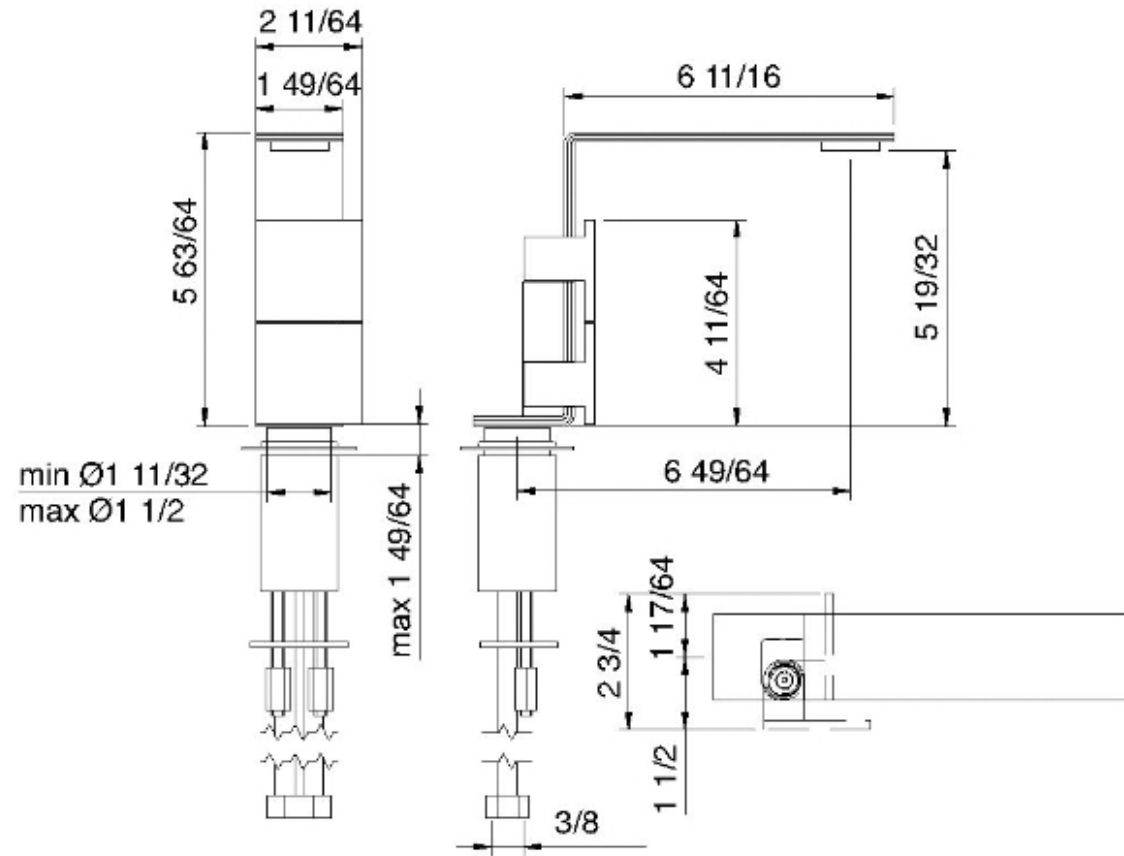

# 2514

Single-hole lavatory faucet with two levers

FINISHES:

FROSTED INOX

RUBINETTERIE  
**tremme**  
*instruments for water*