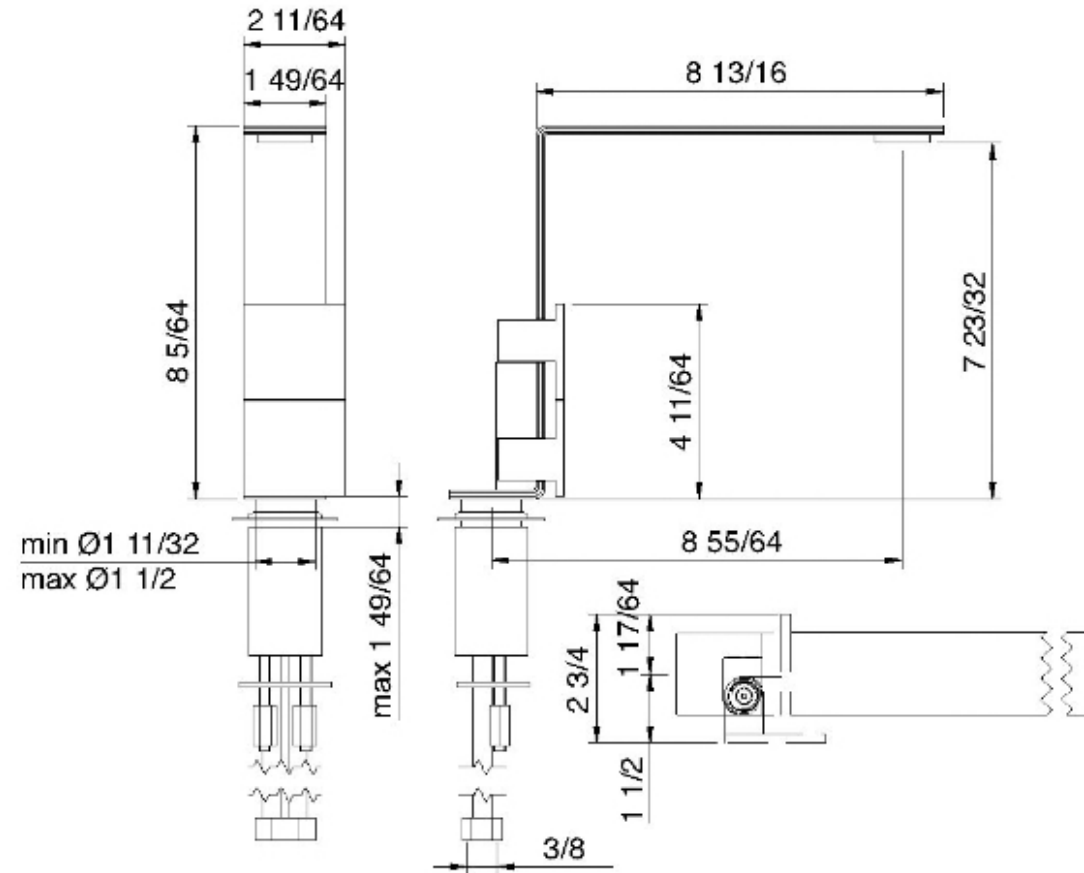

2515

Tall single-hole lavatory faucet with two levers

FINISHES:

FROSTED INOX

RUBINETTERIE
treemme
instruments for water