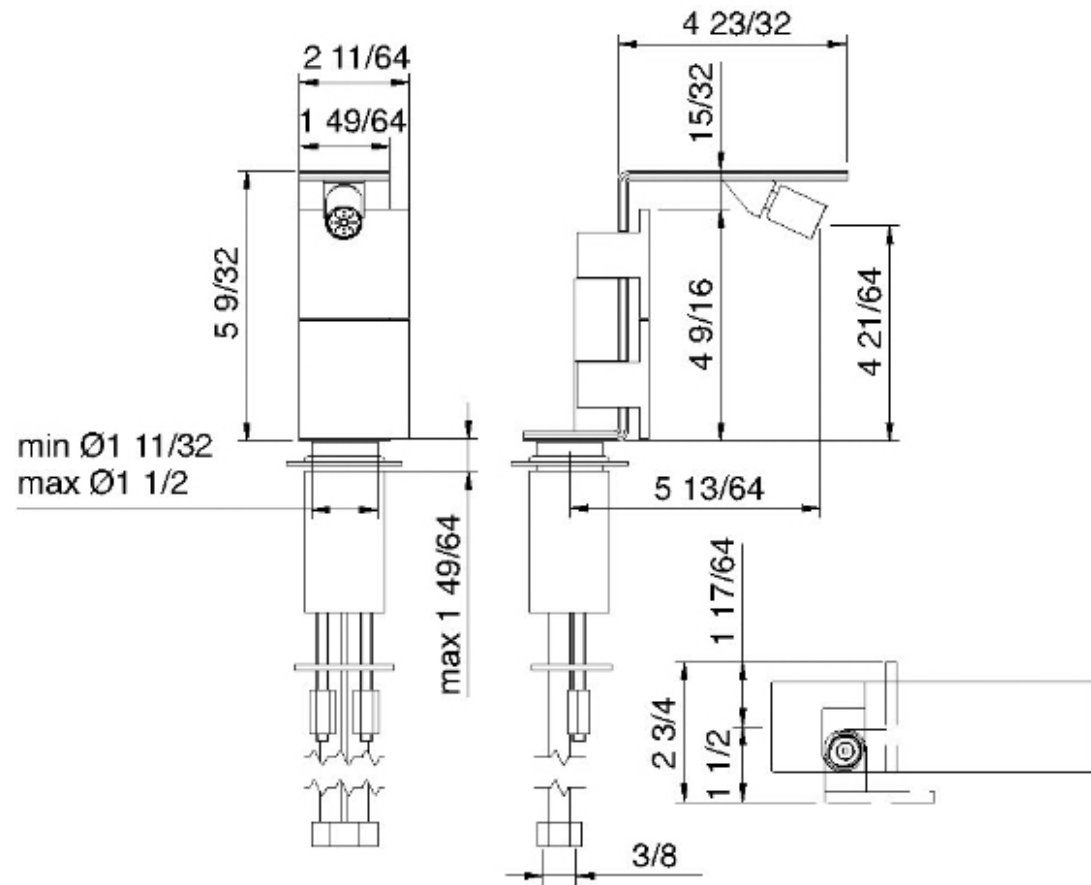

# 2524

Single-hole bidet faucet with two levers and swivel spray

FINISHES:

FROSTED INOX

RUBINETTERIE  
**treemme**  
*instruments for water*