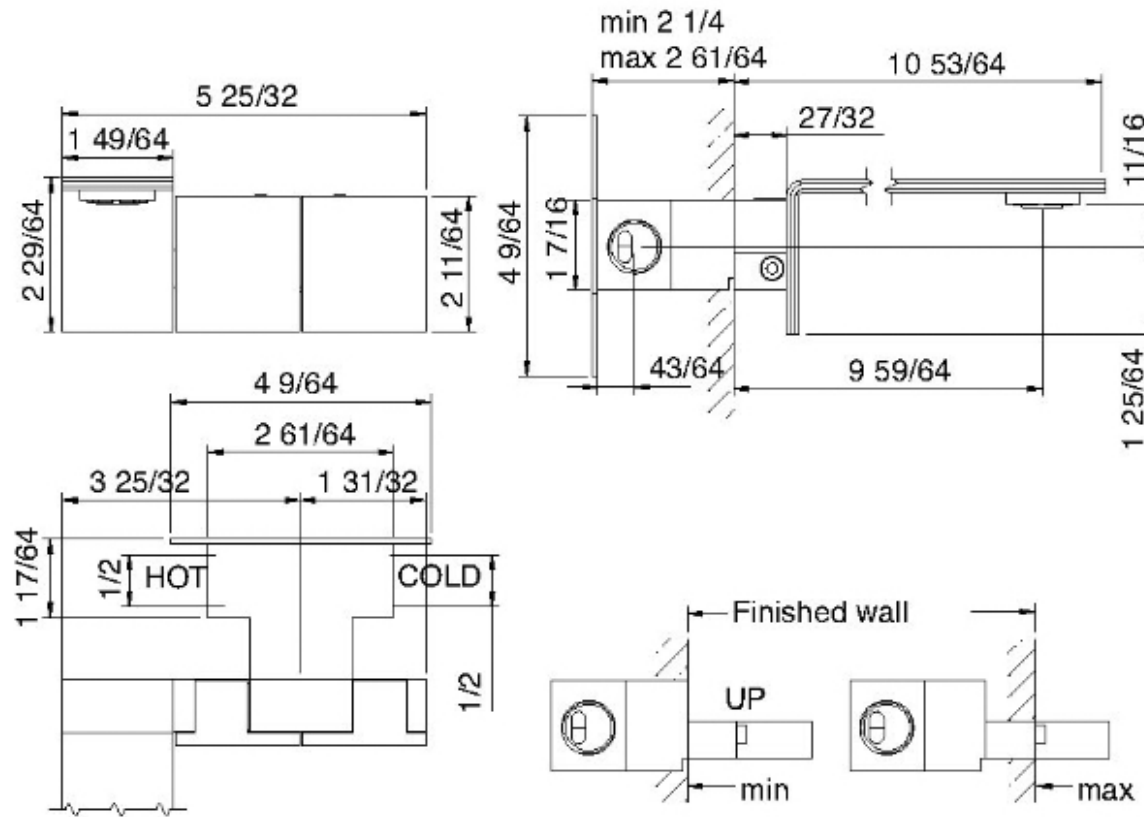

# 2552\_\_10

Long wallmount lavatory faucet with two levers

FINISHES:

FROSTED INOX

RUBINETTERIE  
**tremme**  
*instruments for water*