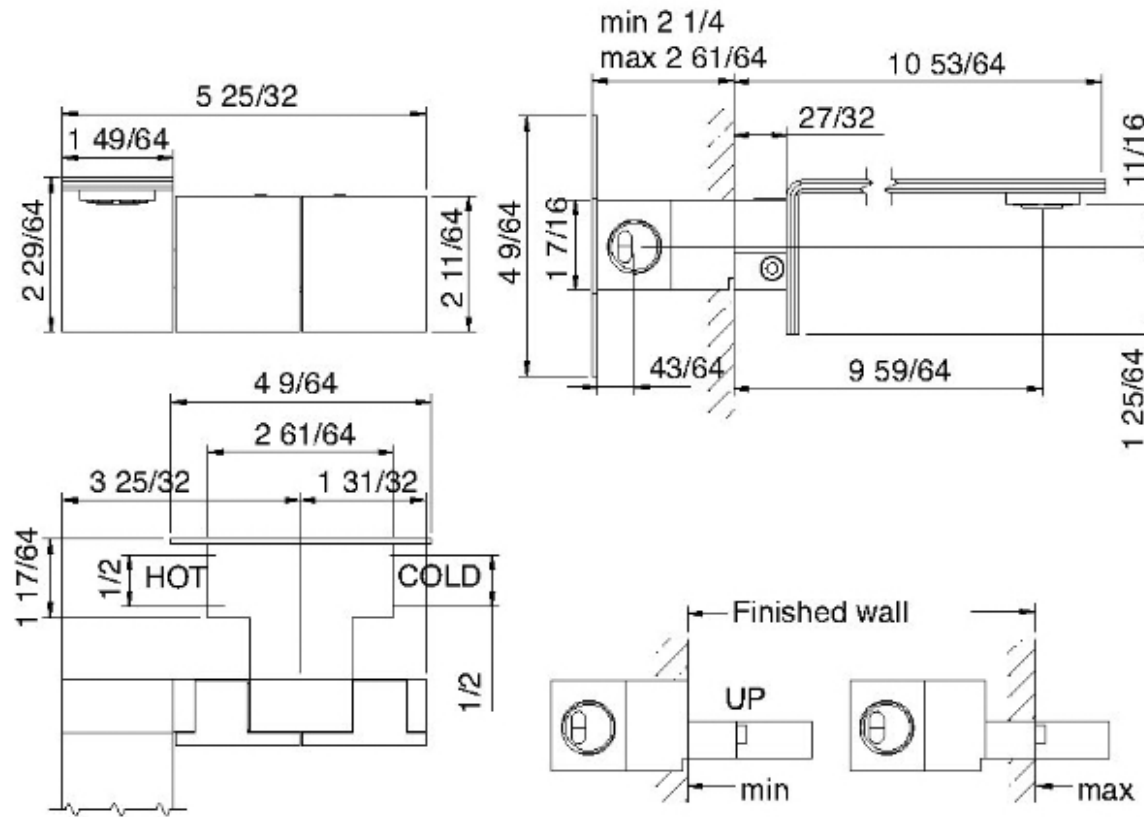

2552__10

Long wallmount lavatory faucet with two levers

FINISHES:

FROSTED INOX

RUBINETTERIE
tremme
instruments for water