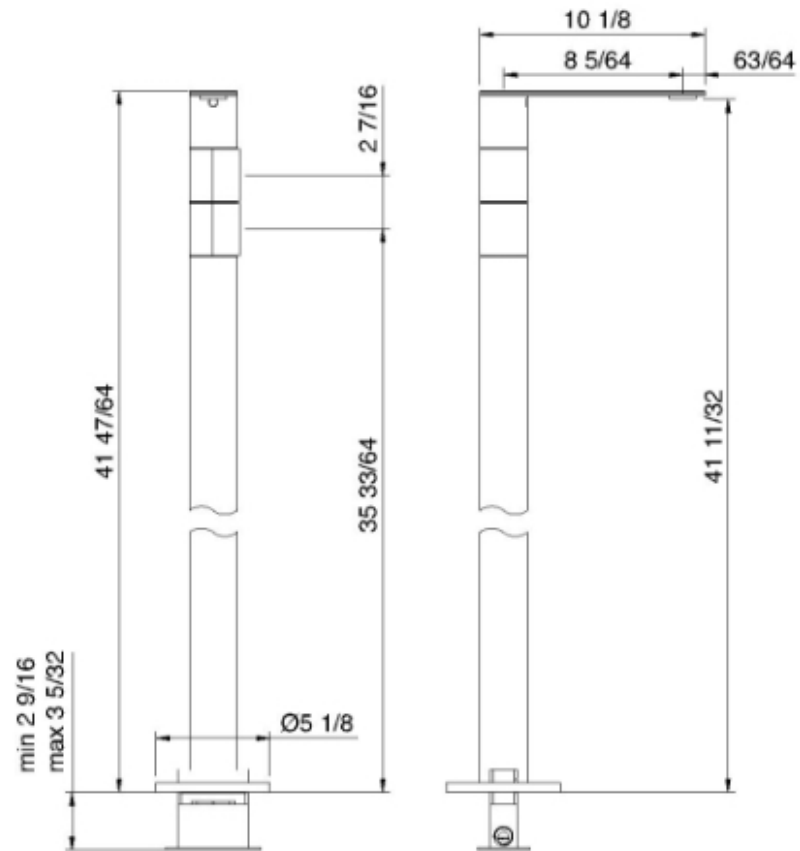

2582__05

Floormount lavatory faucet

FINISHES:

FROSTED INOX

RUBINETTERIE
treemme
instruments for water