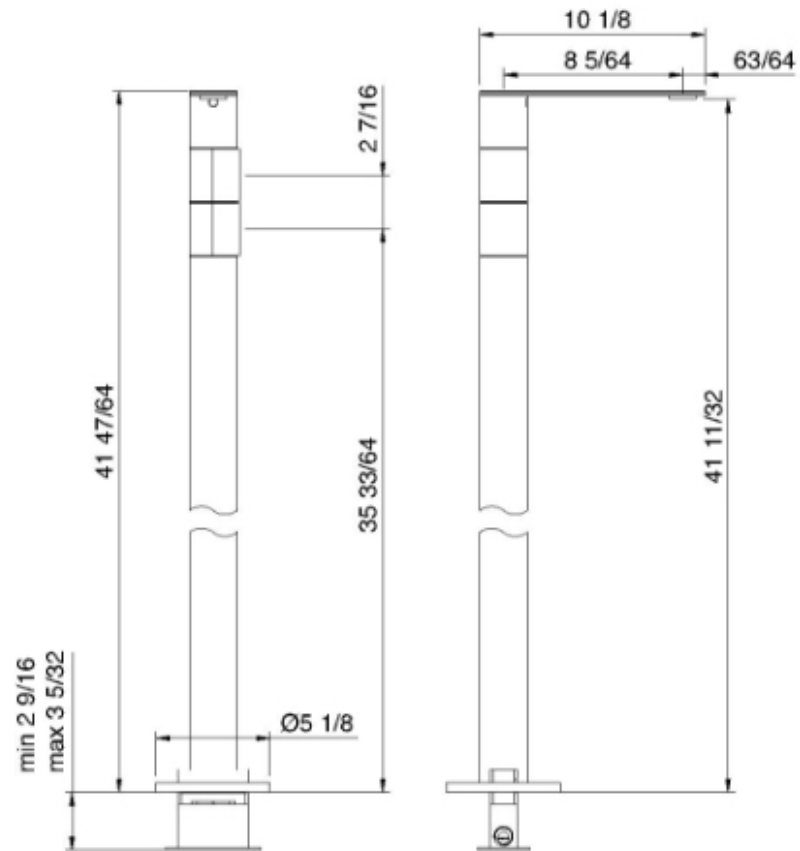

# 2582\_\_05

Floormount lavatory faucet

FINISHES:

FROSTED INOX

RUBINETTERIE  
**treemme**  
*instruments for water*