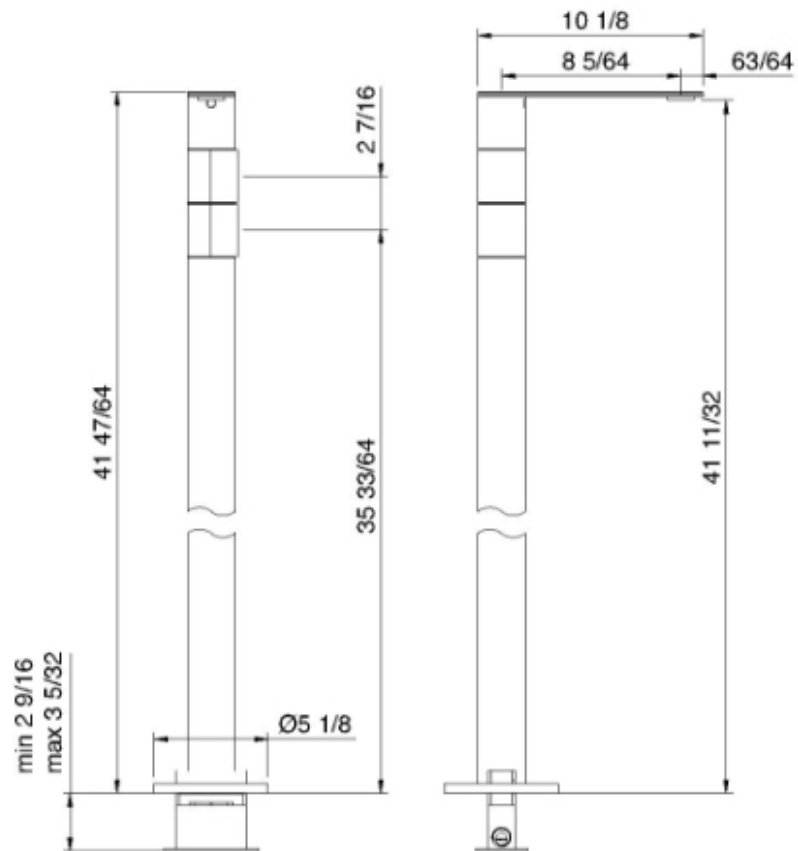

2582__05

Floormount lavatory faucet

FINISHES:

FROSTED INOX

RUBINETTERIE
treemme
instruments for water