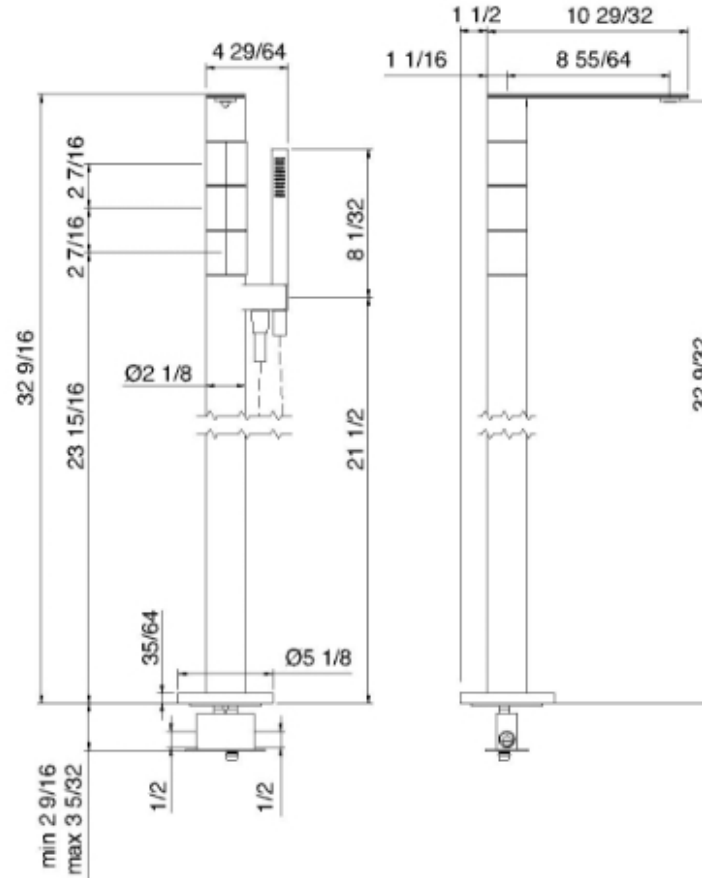

# 2584\_\_05

Floormount tub filler with handshower

FINISHES:

FROSTED INOX

RUBINETTERIE  
**treemme**  
*instruments for water*