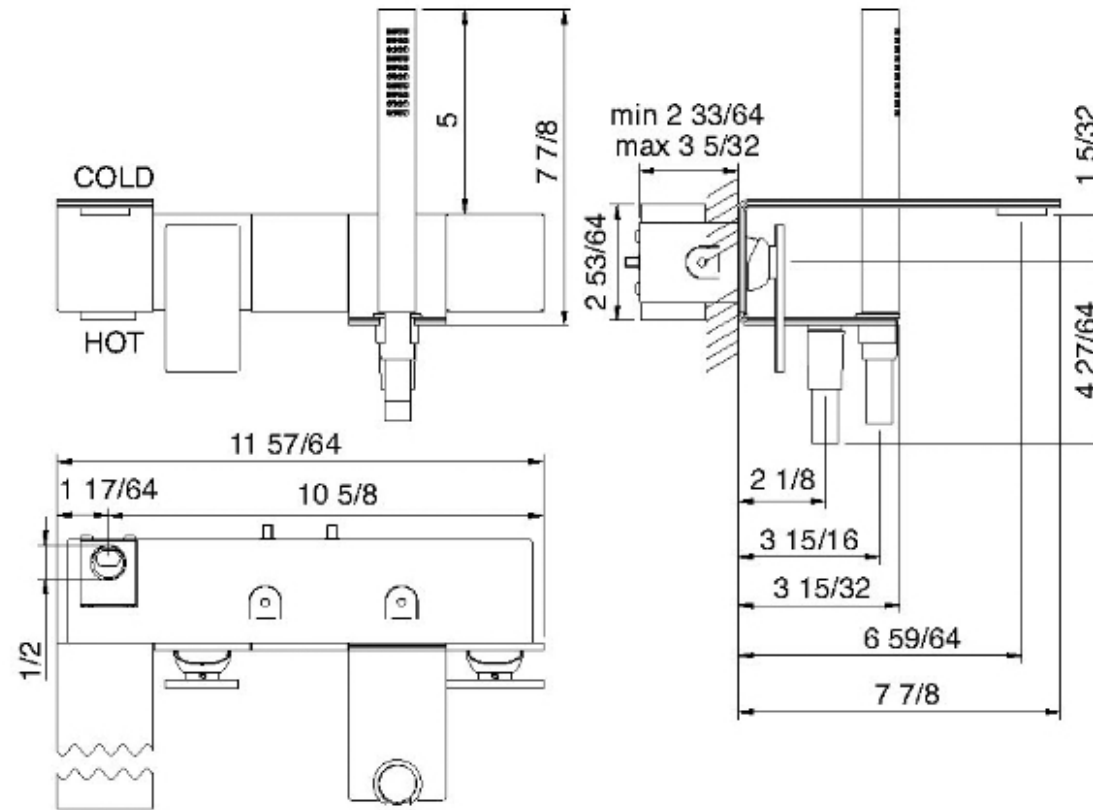

2805__12

Wallmount tub filler with handshower

FINISHES:

FROSTED INOX

treeemme RUBINETTERIE
instruments for water