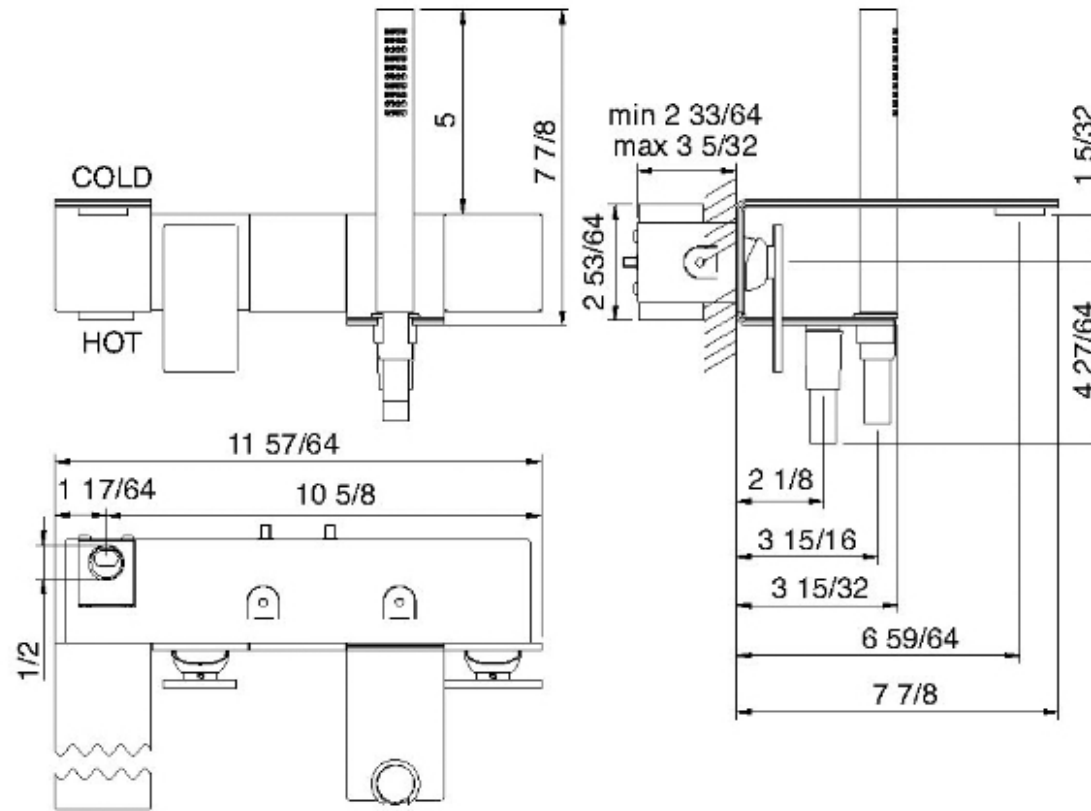

# 2805\_\_12

Wallmount tub filler with handshower

FINISHES:

FROSTED INOX

RUBINETTERIE  
**treemme**  
*instruments for water*