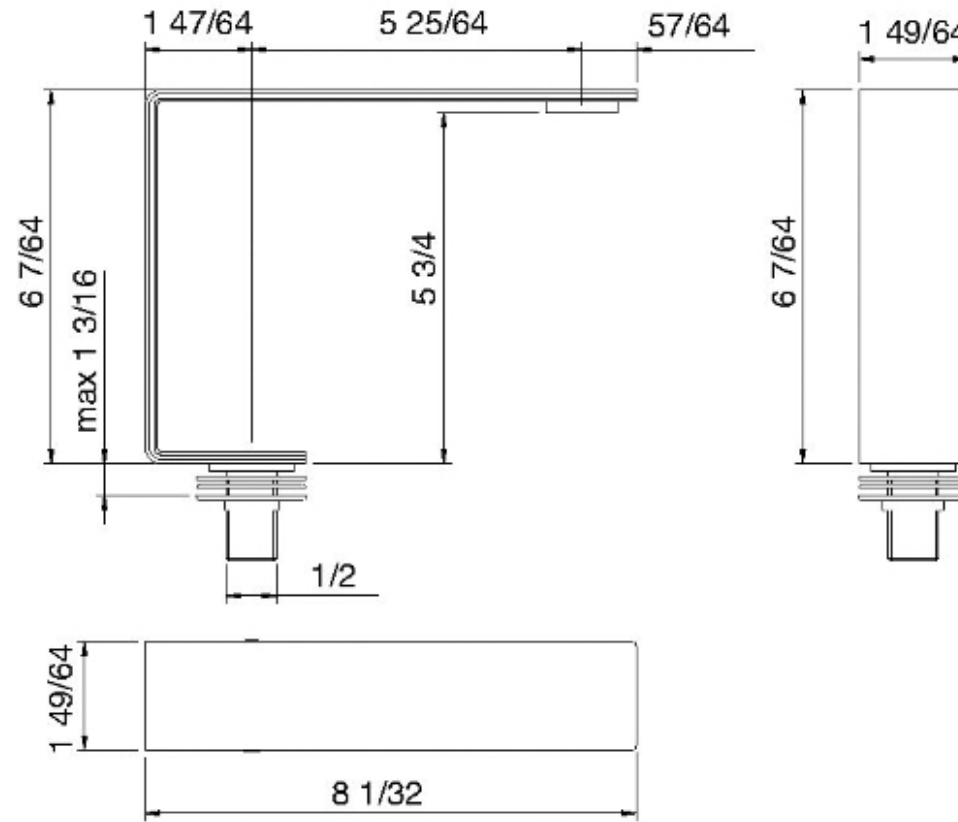

2810__10

Lavatory faucet spout

FINISHES:

FROSTED INOX

treeemme RUBINETTERIE
instruments for water