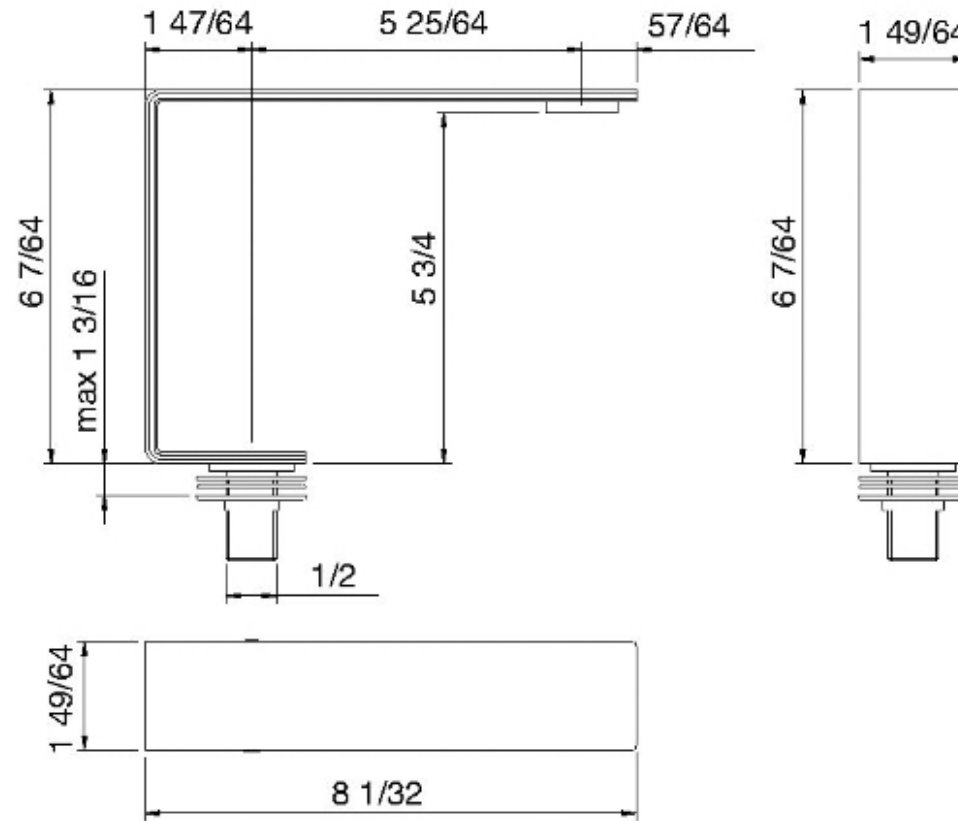

2810__10

Lavatory faucet spout

FINISHES:

FROSTED INOX

treeemme RUBINETTERIE
instruments for water