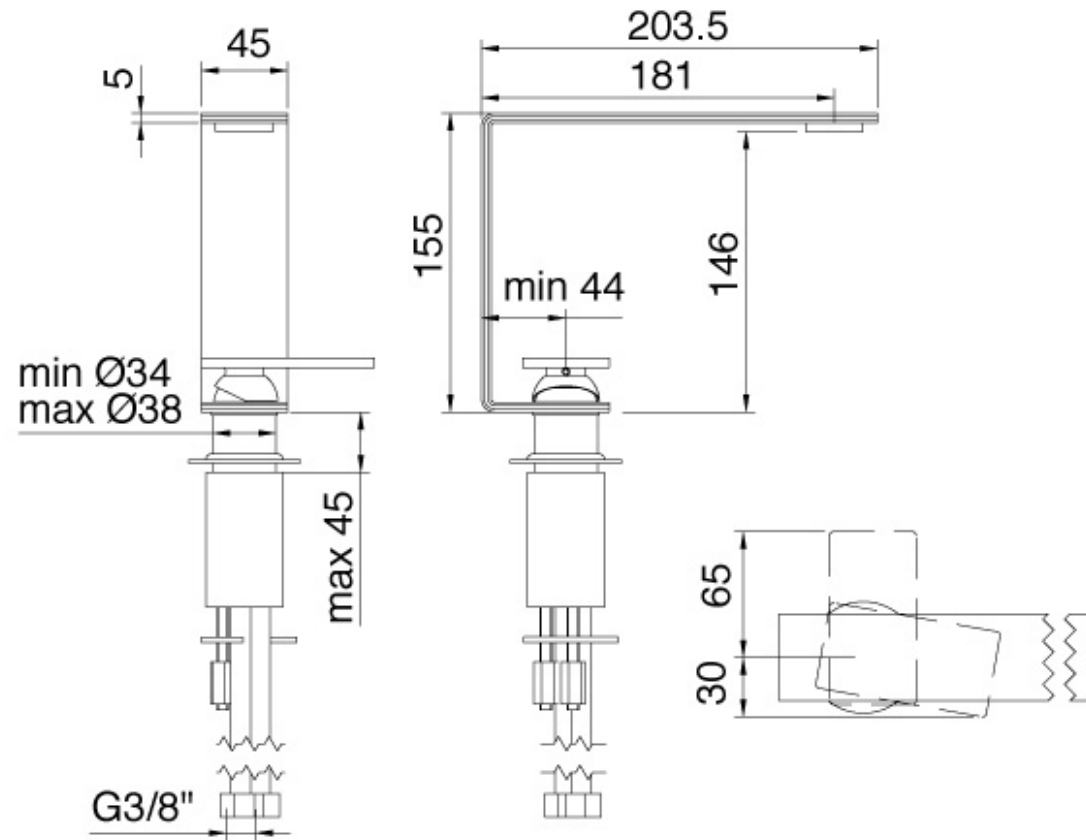

# 2811\_5M

Single-hole lavatory faucet

FINISHES:

FROSTED INOX

**treeemme** RUBINETTERIE  
*instruments for water*