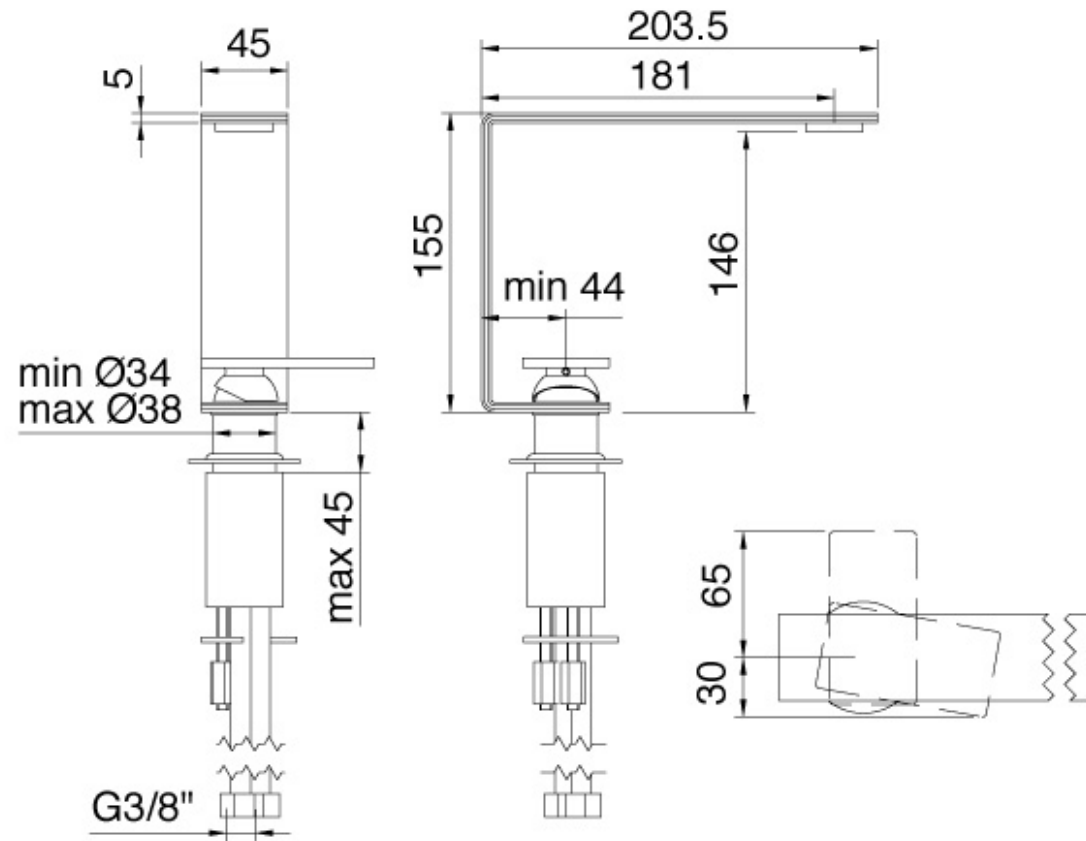

# 2811\_\_5M

Single-hole lavatory faucet

FINISHES:

FROSTED INOX

**treeemme** RUBINETTERIE  
*instruments for water*