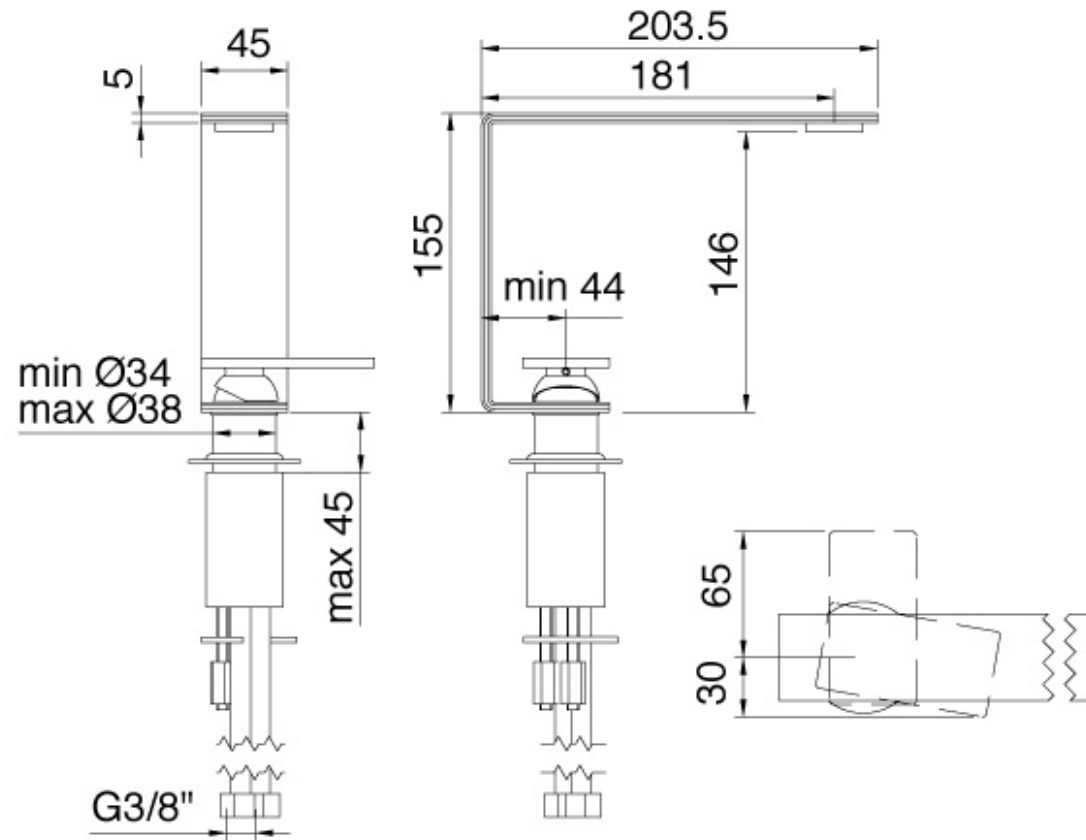

2811__5M

Single-hole lavatory faucet

FINISHES:

FROSTED INOX

treeemme RUBINETTERIE
instruments for water