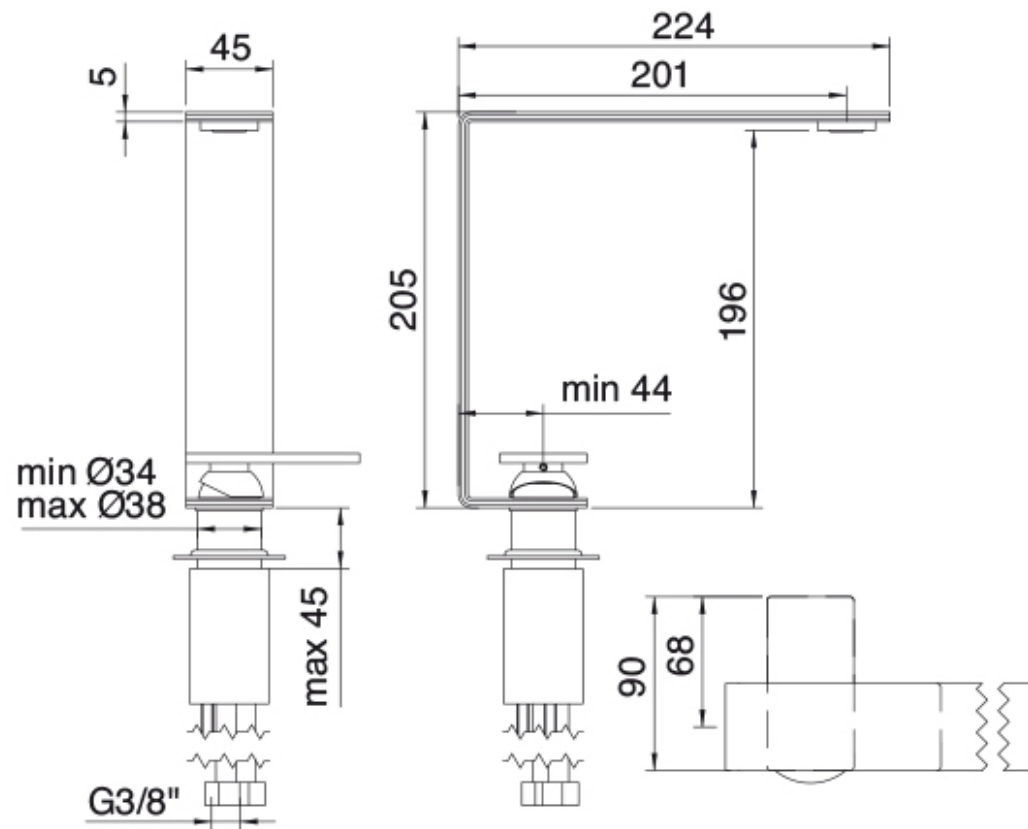

2818__5M

Tall single-hole lavatory faucet

FINISHES:

FROSTED INOX

treeemme RUBINETTERIE
instruments for water