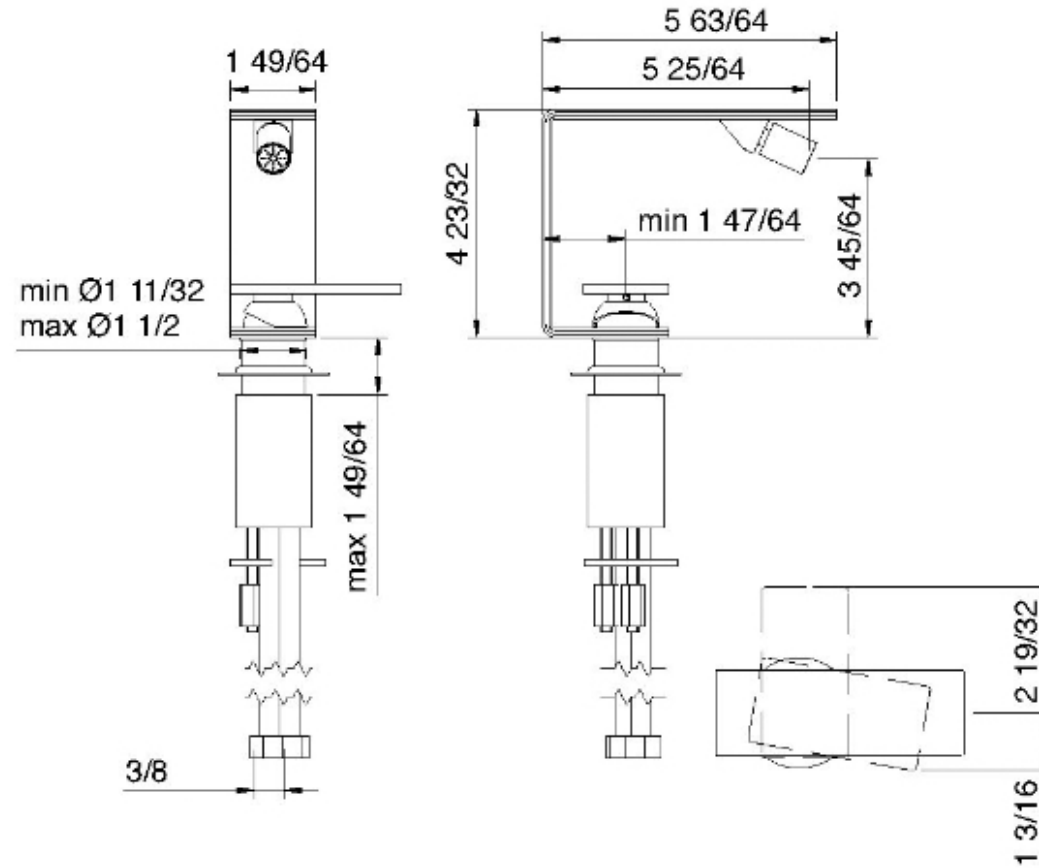

2822__5M

Single-hole bidet faucet with swivel spray

FINISHES:

FROSTED INOX

RUBINETTERIE
tremme
instruments for water