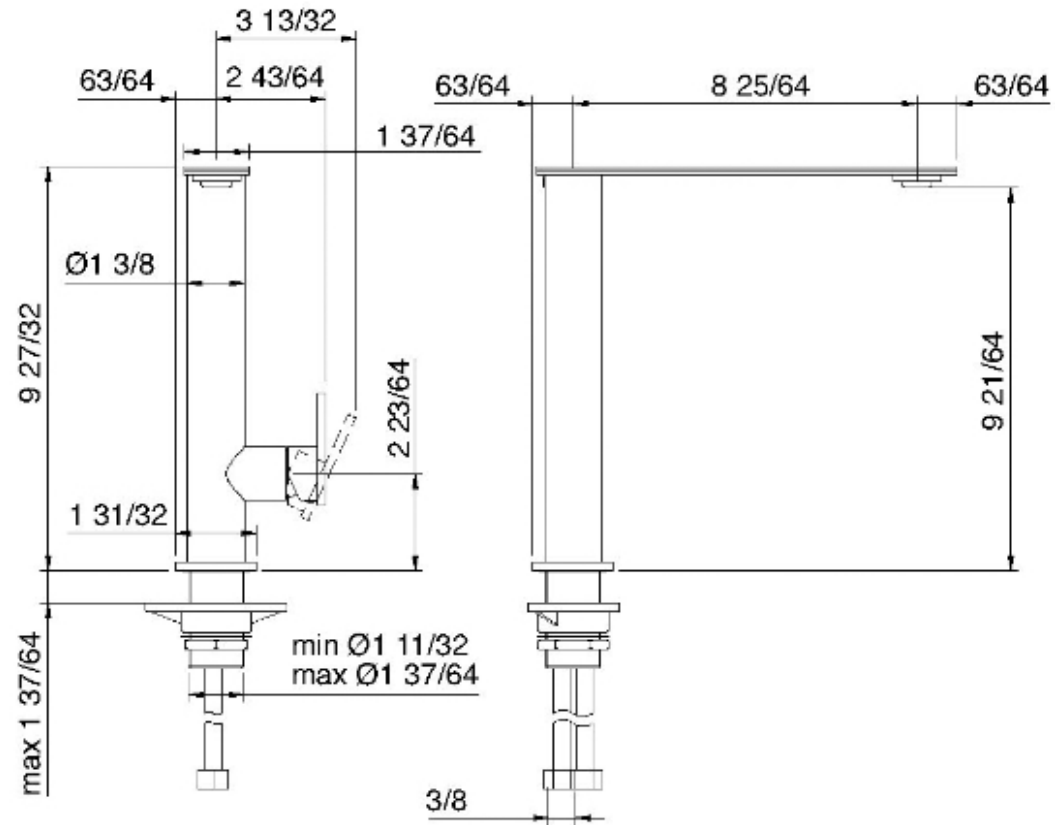

# 2831

Single stream mode bar & kitchen faucet

FINISHES:

FROSTED INOX

RUBINETTERIE  
**treemme**  
*instruments for water*