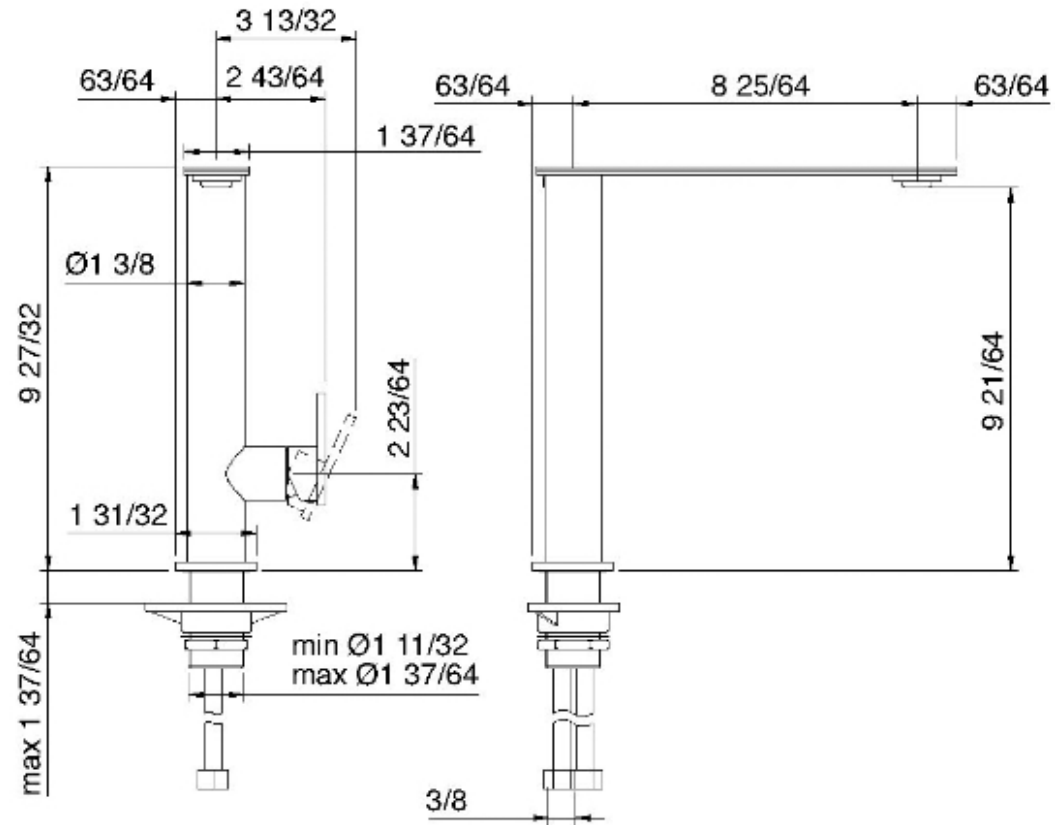

2831

Single stream mode bar & kitchen faucet

FINISHES:

FROSTED INOX

RUBINETTERIE
treemme
instruments for water