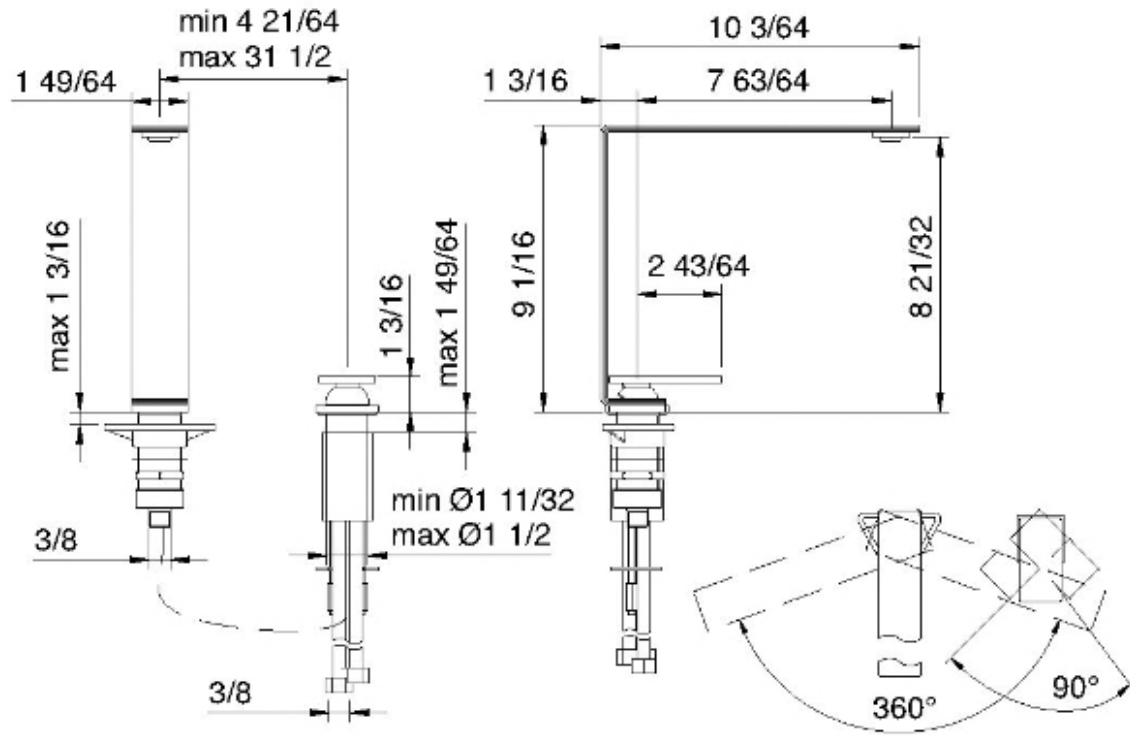

2833

Single stream mode bar & kitchen faucet with side handle

FINISHES:

FROSTED INOX

treeemme RUBINETTERIE
instruments for water