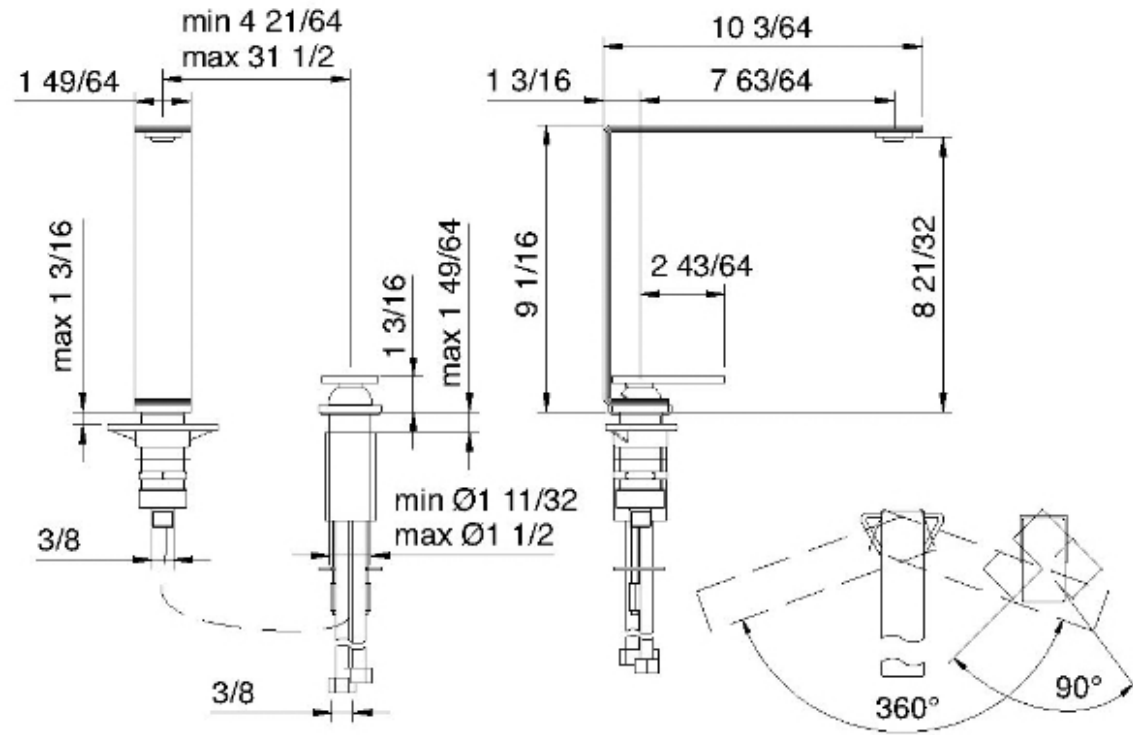

2833

Single stream mode bar & kitchen faucet with side handle

FINISHES:

FROSTED INOX

RUBINETTERIE
treemme
instruments for water