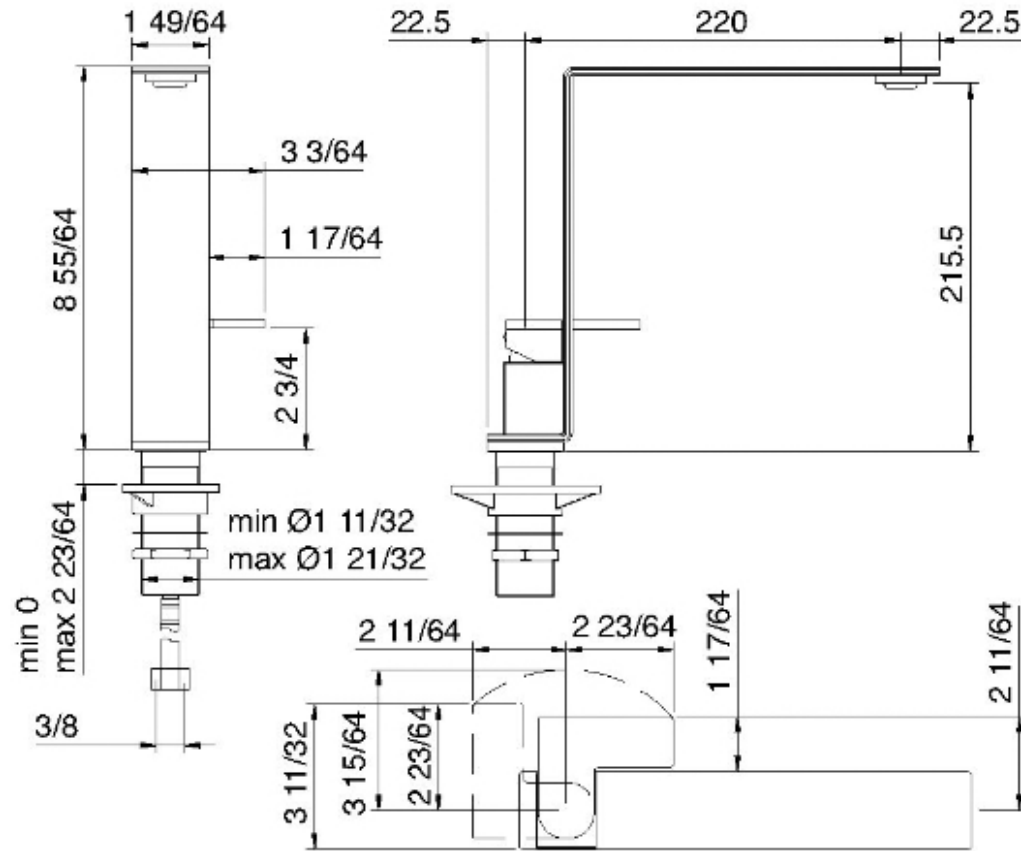

2834

Single stream mode bar & kitchen faucet

FINISHES:

FROSTED INOX

RUBINETTERIE
tremme
instruments for water