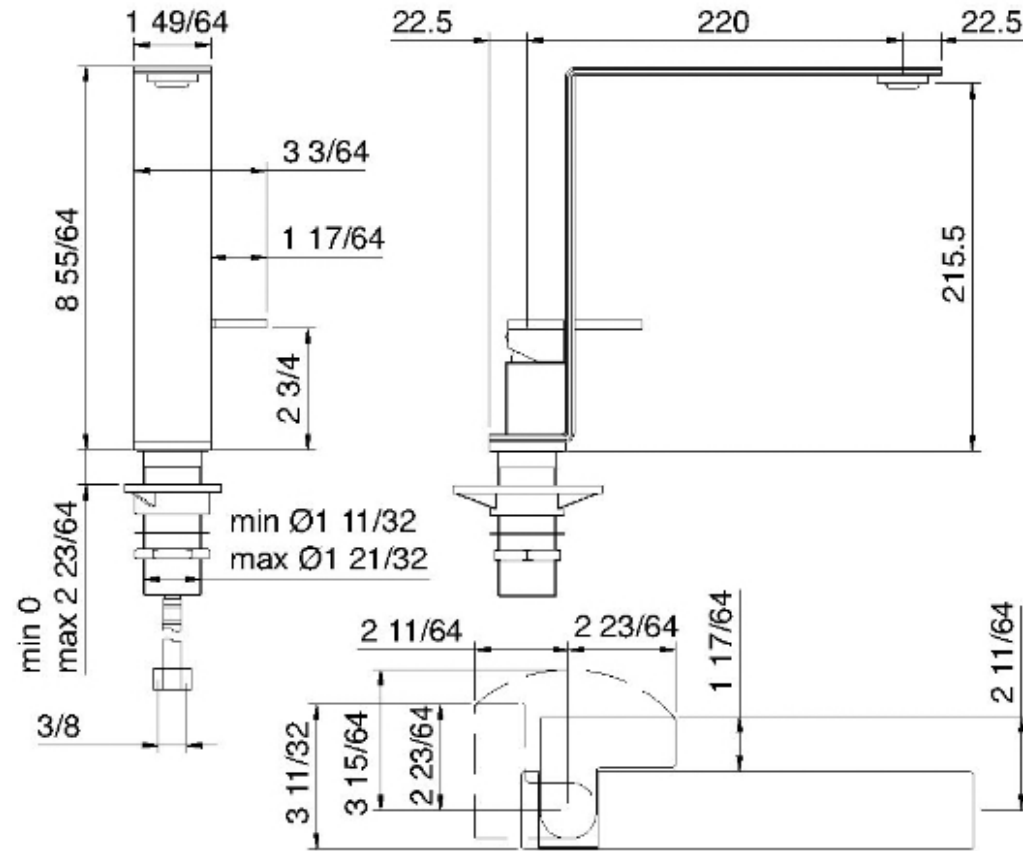

2834

Single stream mode bar & kitchen faucet

FINISHES:

FROSTED INOX

RUBINETTERIE
tremme
instruments for water