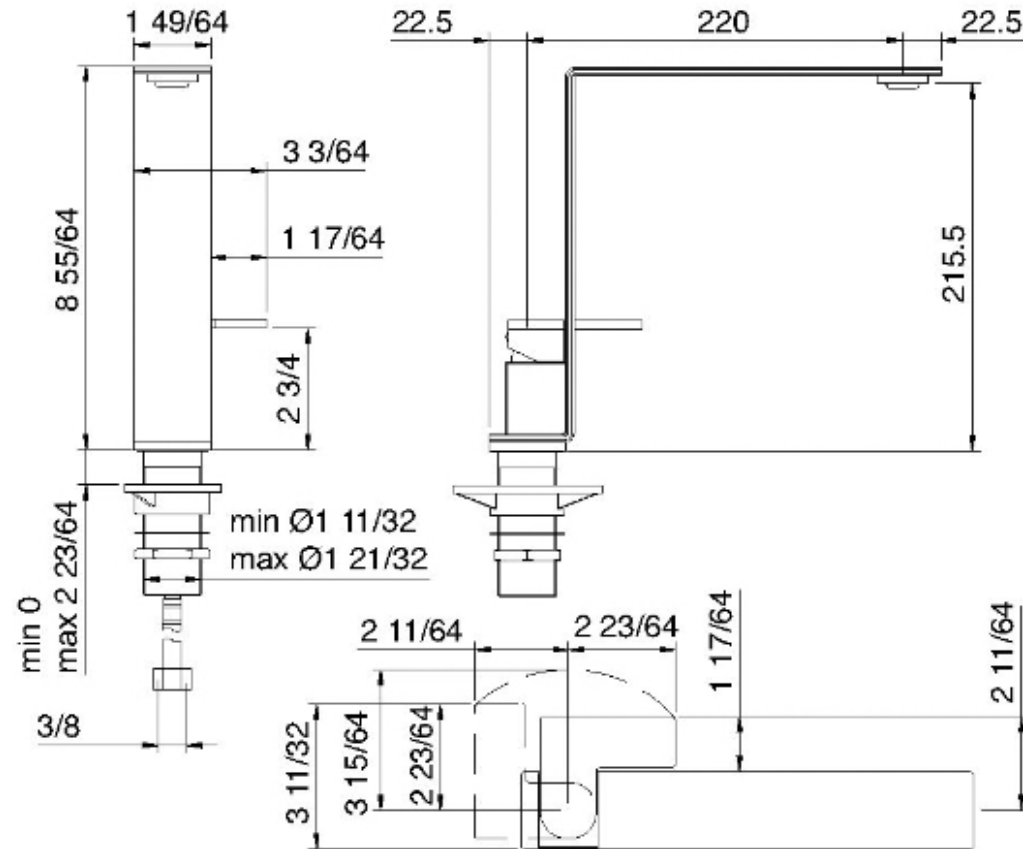

# 2834

Single stream mode bar & kitchen faucet

FINISHES:

FROSTED INOX

RUBINETTERIE  
**tremme**  
*instruments for water*