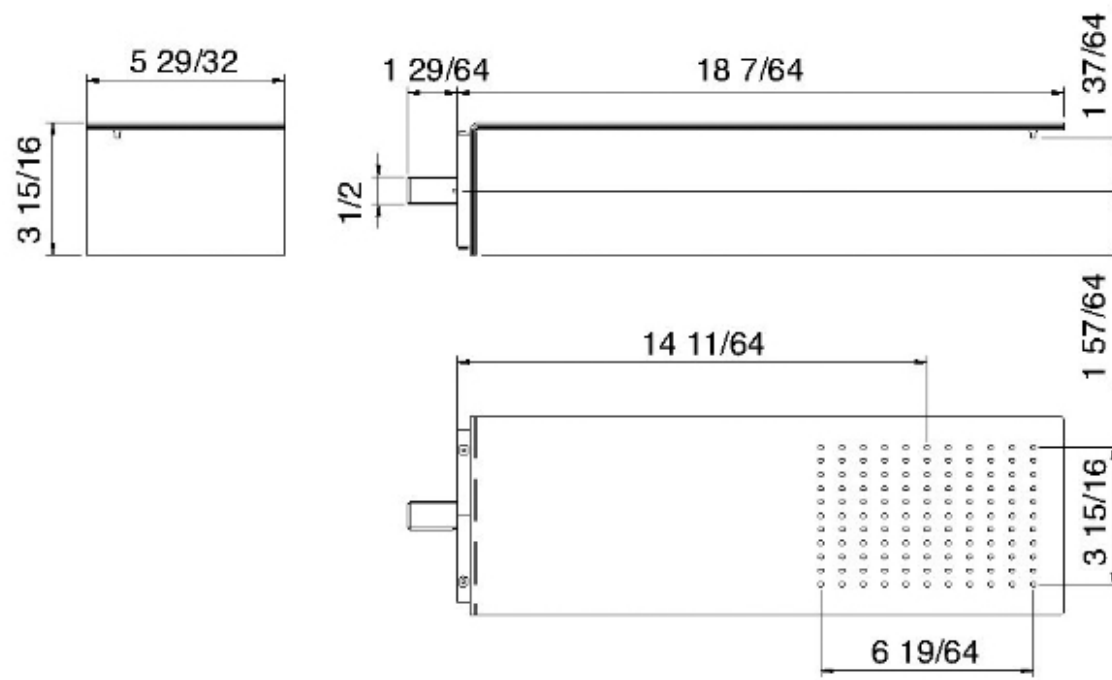

# 2847\_\_01

Wallmount rain head

FINISHES:

FROSTED INOX

**treeemme** RUBINETTERIE  
*instruments for water*