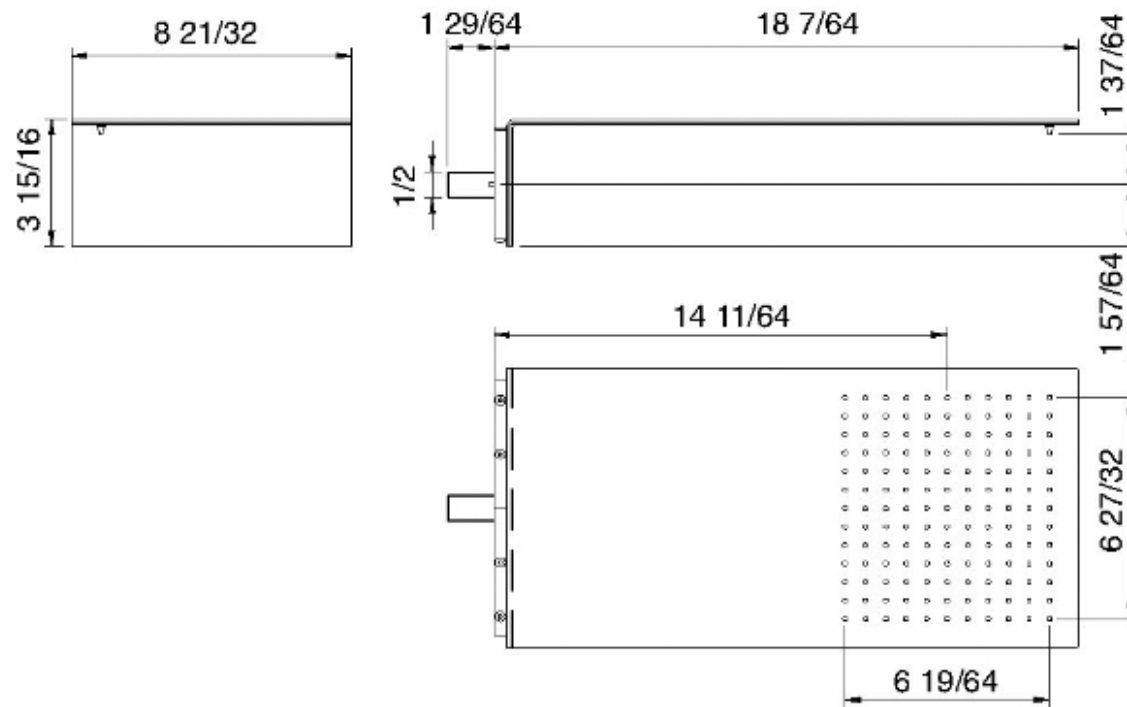

2847__02

Wallmount rain head

FINISHES:

FROSTED INOX

tree^{RUBINETTERIE}**me**
instruments for water