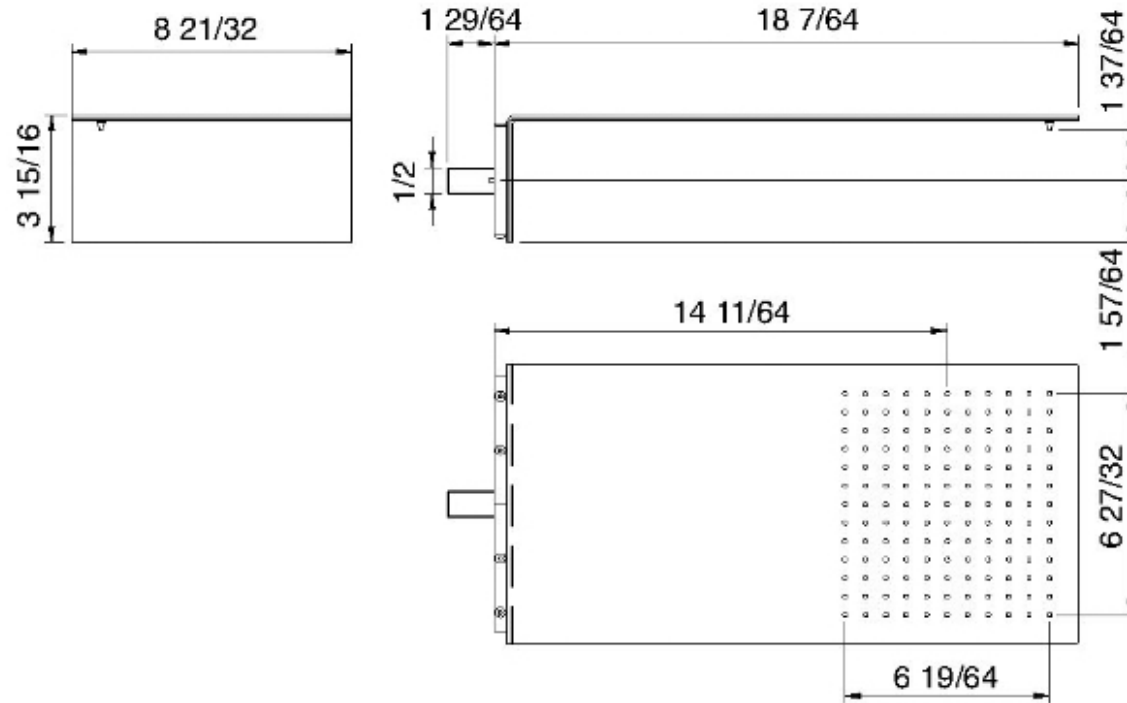

# 2847\_\_02

Wallmount rain head

FINISHES:

FROSTED INOX

**tree**<sup>RUBINETTERIE</sup>**emme**  
*instruments for water*