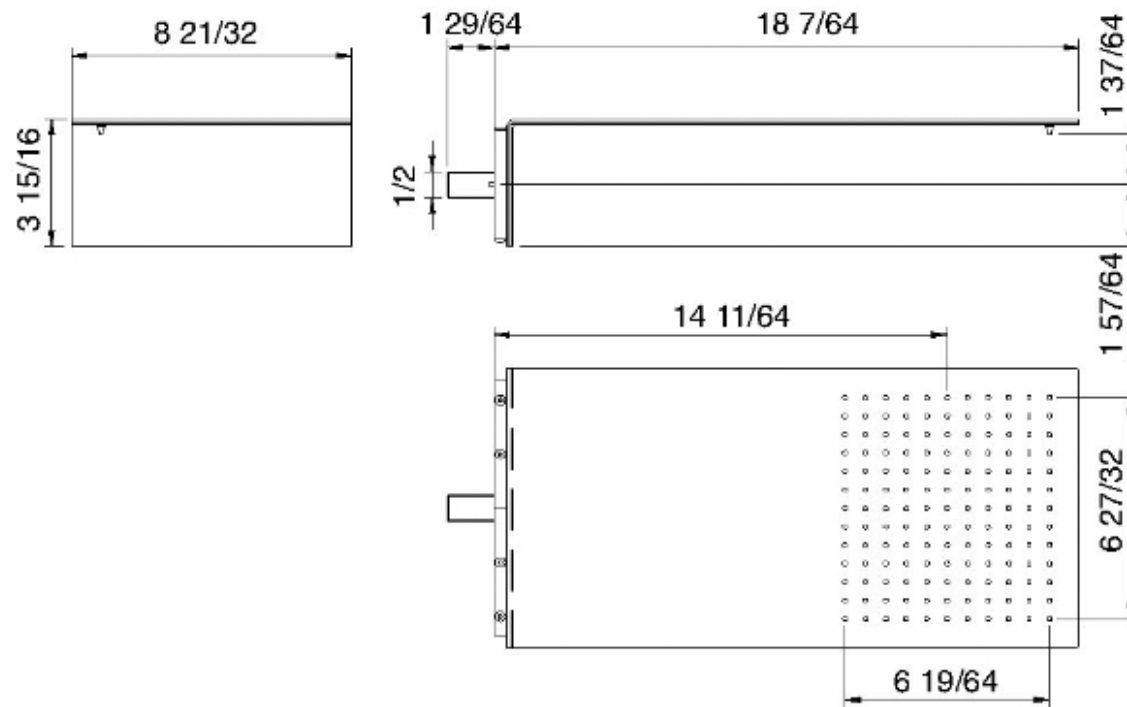

2847__02

Wallmount rain head

FINISHES:

FROSTED INOX

tree^{RUBINETTERIE}**emme**
instruments for water