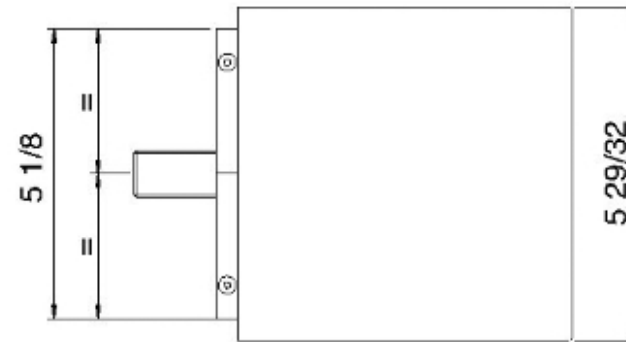

2847__21

Wallmount cascading chute

FINISHES:

FROSTED INOX

treeemme RUBINETTERIE
instruments for water