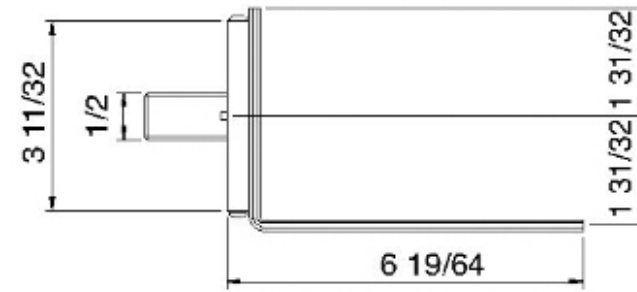

2847__21

Wallmount cascading chute

FINISHES:

FROSTED INOX

tree^{RUBINETTERIE}**emme**
instruments for water