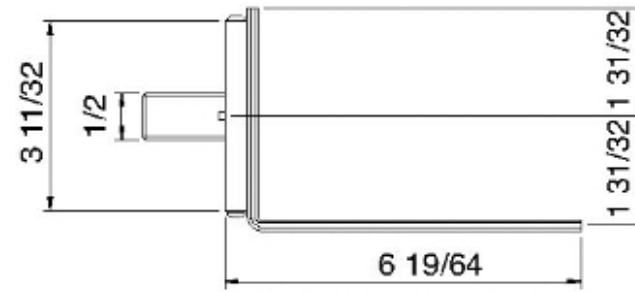

2847__21

Wallmount cascading chute

FINISHES:

FROSTED INOX

treeemme RUBINETTERIE
instruments for water