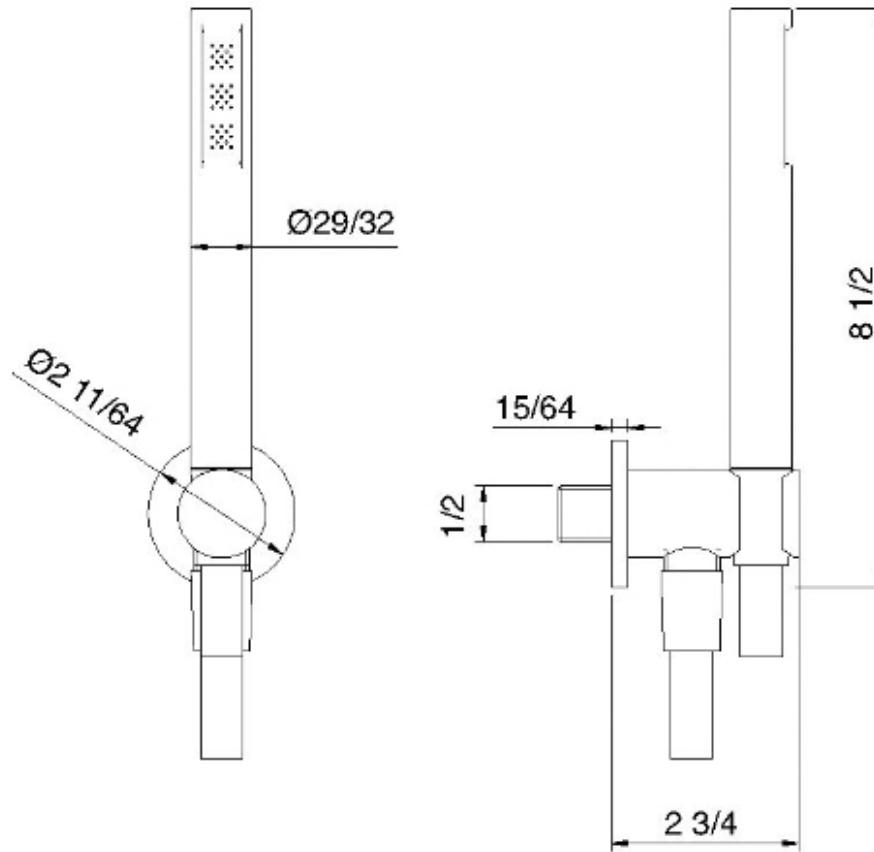

# 2847\_\_71

Round waterway with hook, round handshower and PVC hose

FINISHES:

FROSTED INOX

RUBINETTERIE  
**treemme**  
*instruments for water*