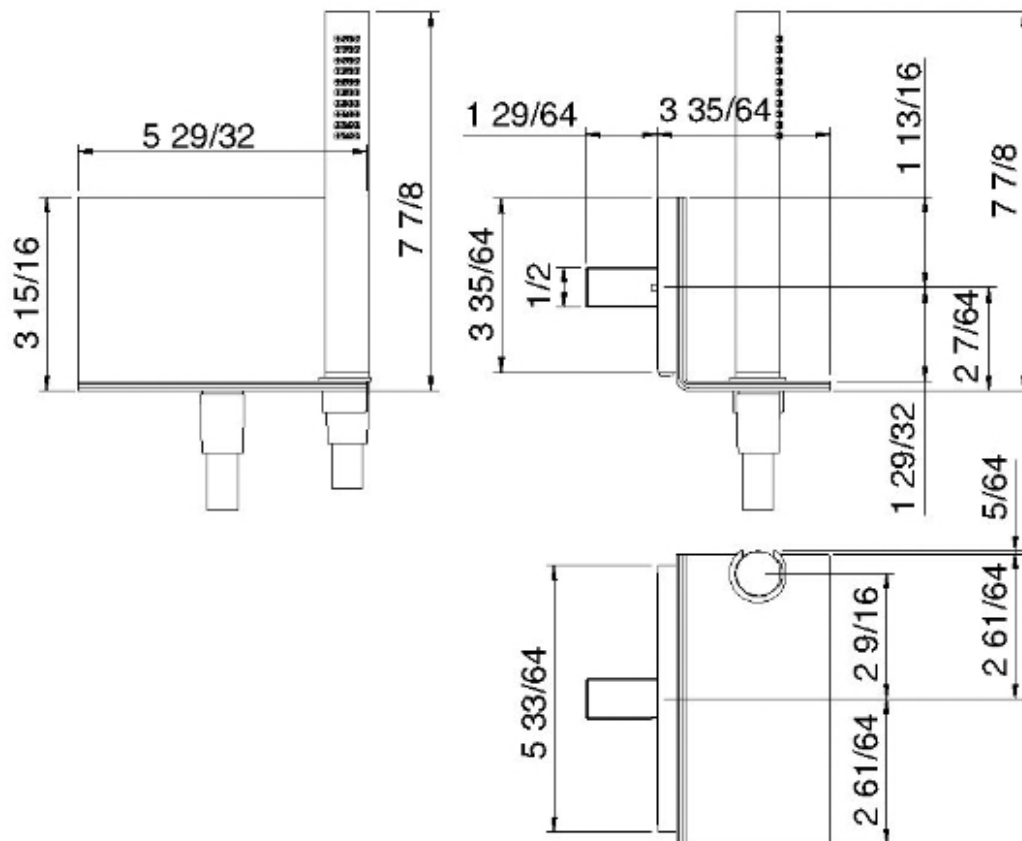

# 2847\_\_72

Rectangular waterway with hook, round handshower and PVC hose

FINISHES:

FROSTED INOX

RUBINETTERIE  
**treemme**  
*instruments for water*