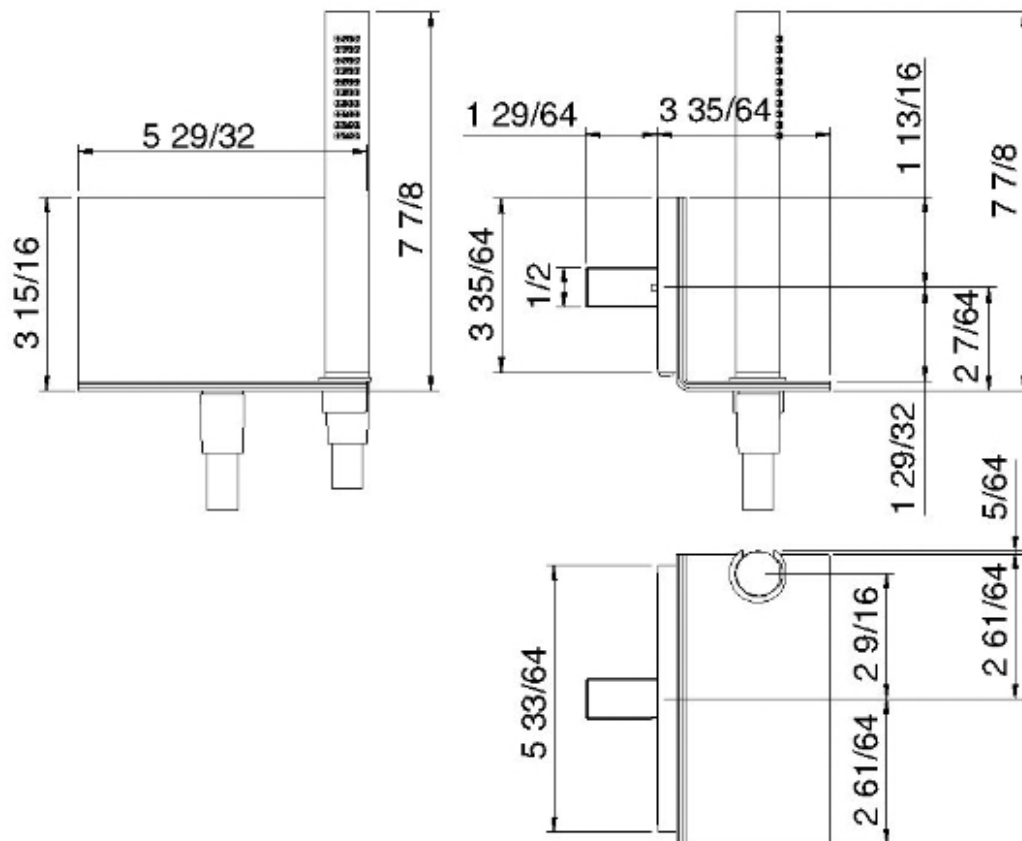

2847__72

Rectangular waterway with hook, round handshower and PVC hose

FINISHES:

FROSTED INOX

RUBINETTERIE
tremme
instruments for water