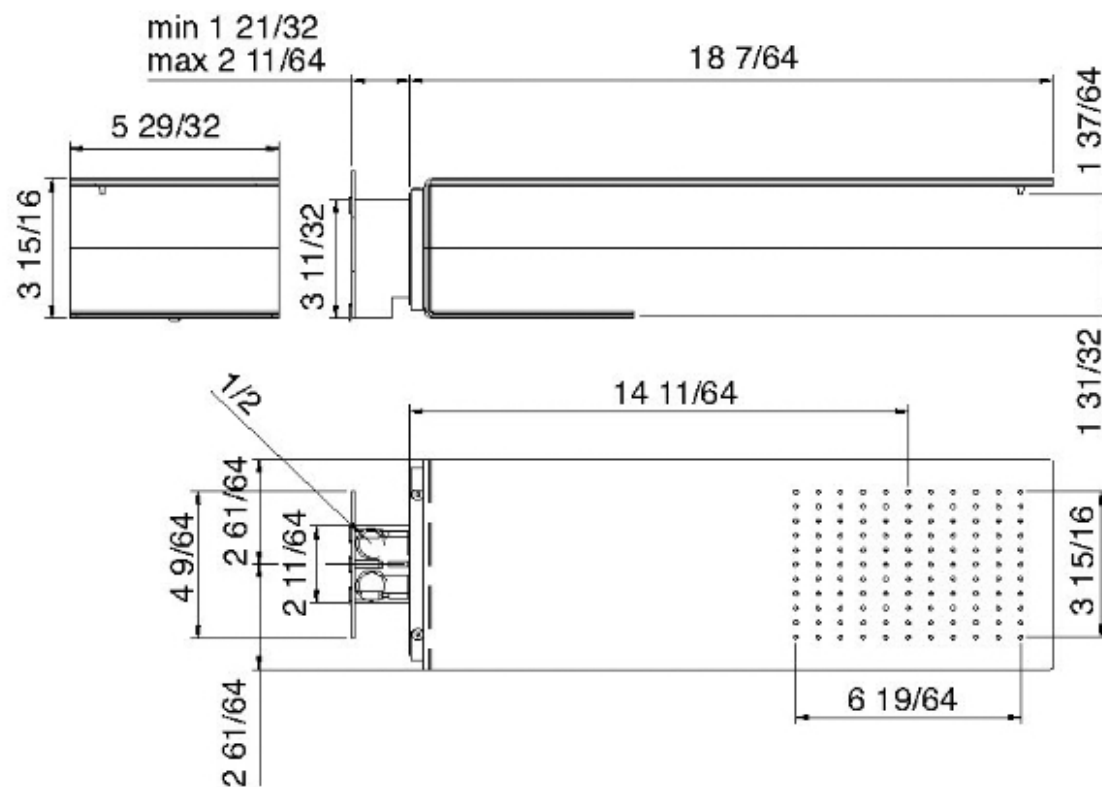

2847__97

Dual function wallmount shower head: rain, cascading chute

FINISHES:

FROSTED INOX

RUBINETTERIE
tremme
instruments for water