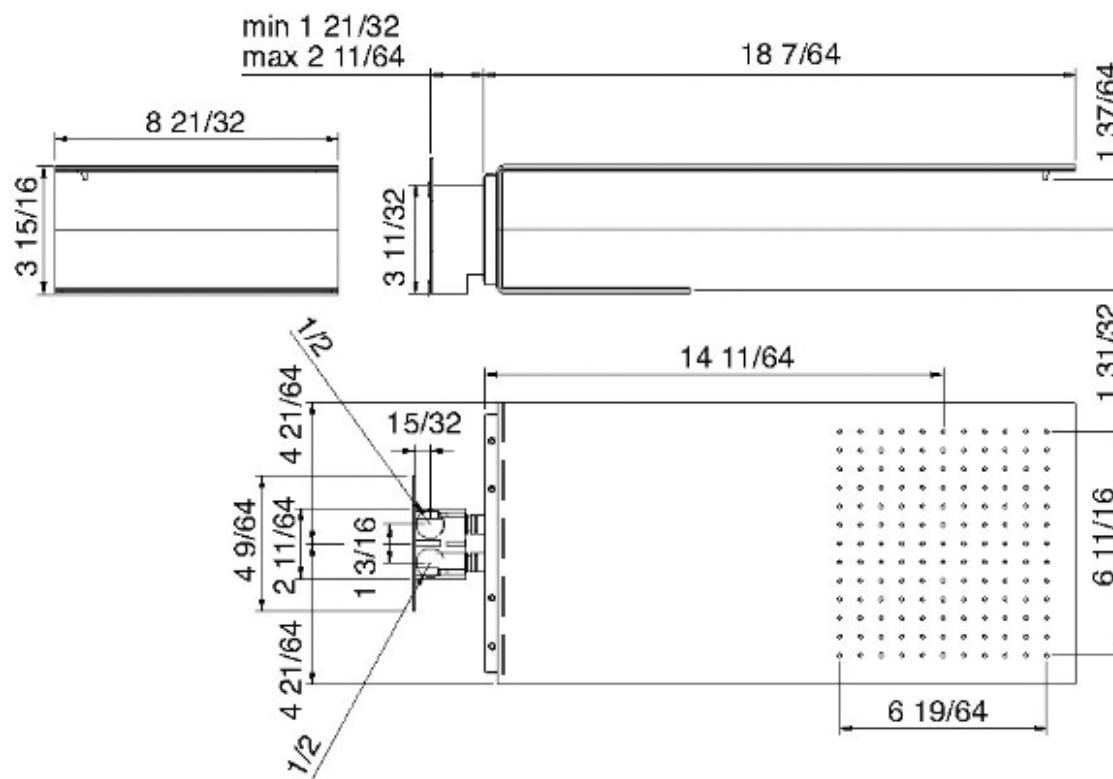

2847__98

Dual function wallmount shower head: rain, cascading chute

FINISHES:

FROSTED INOX

RUBINETTERIE
tremme
instruments for water