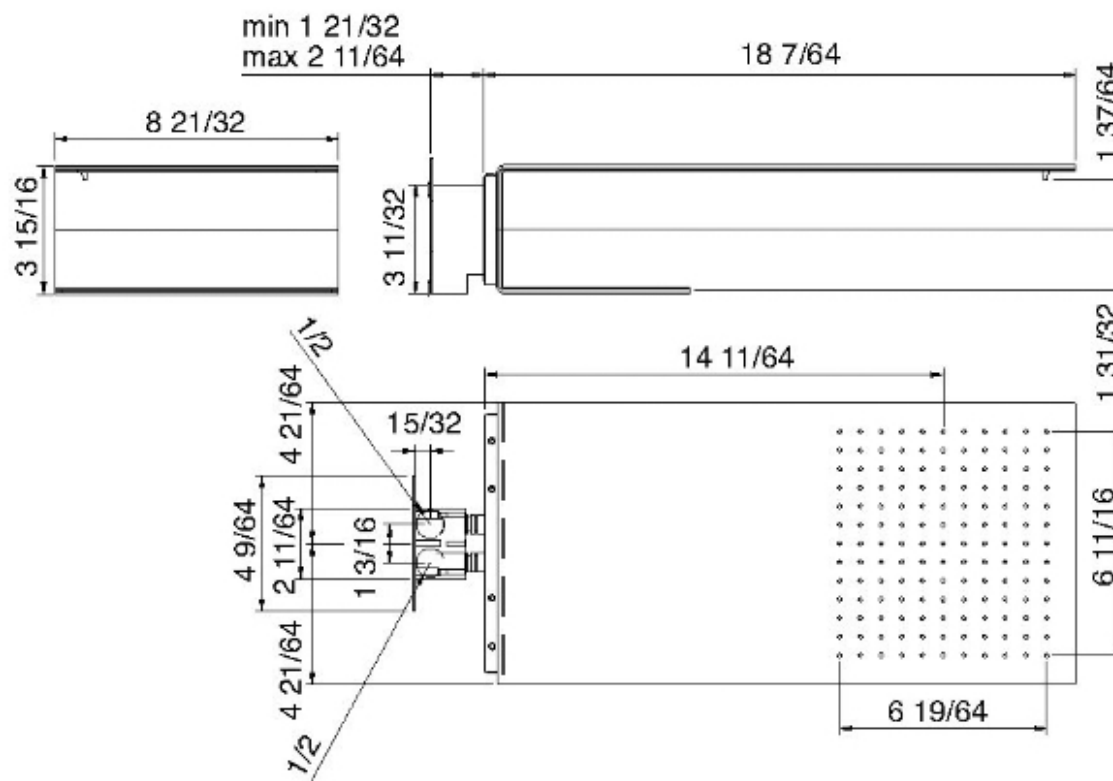

2847__98

Dual function wallmount shower head: rain, cascading chute

FINISHES:

FROSTED INOX

tremme RUBINETTERIE
instruments for water