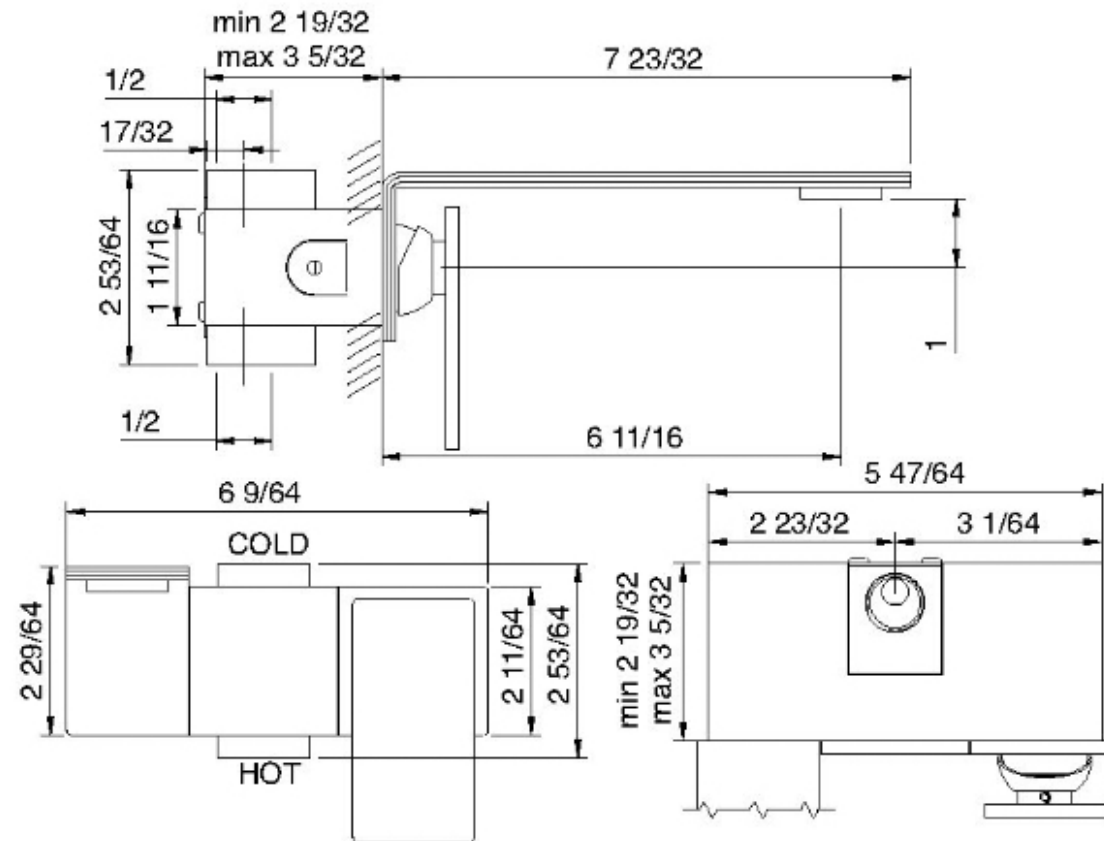

2851__97

Wallmount lavatory faucet

FINISHES:

FROSTED INOX

treeemme RUBINETTERIE
instruments for water