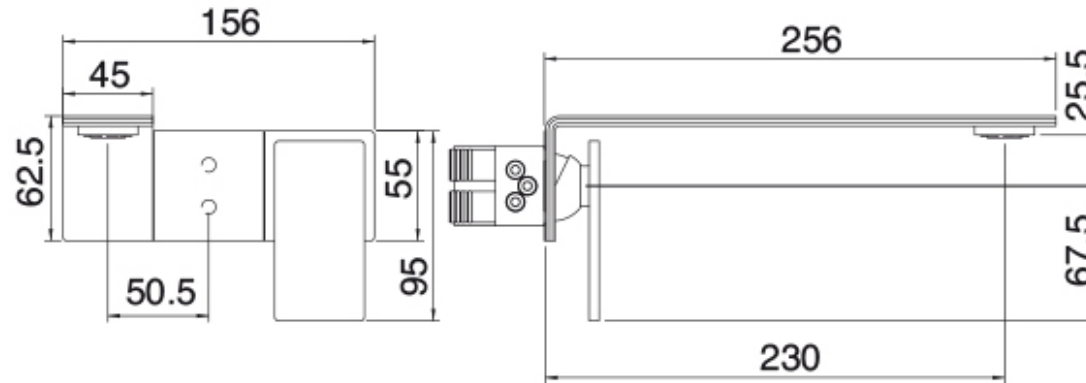

2852__97

Long wallmount lavatory faucet

FINISHES:

FROSTED INOX

tree^{RUBINETTERIE}**mme**
instruments for water