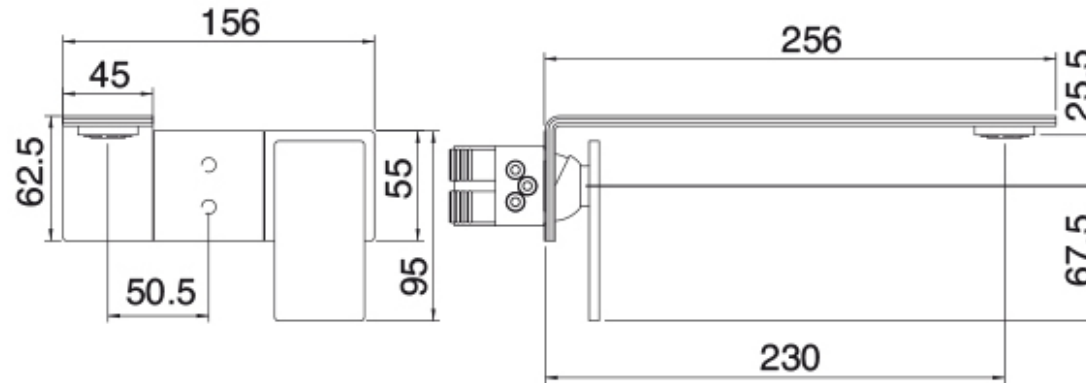

# 2852\_\_97

Long wallmount lavatory faucet

FINISHES:

FROSTED INOX

**tree**<sup>RUBINETTERIE</sup>**mme**  
*instruments for water*