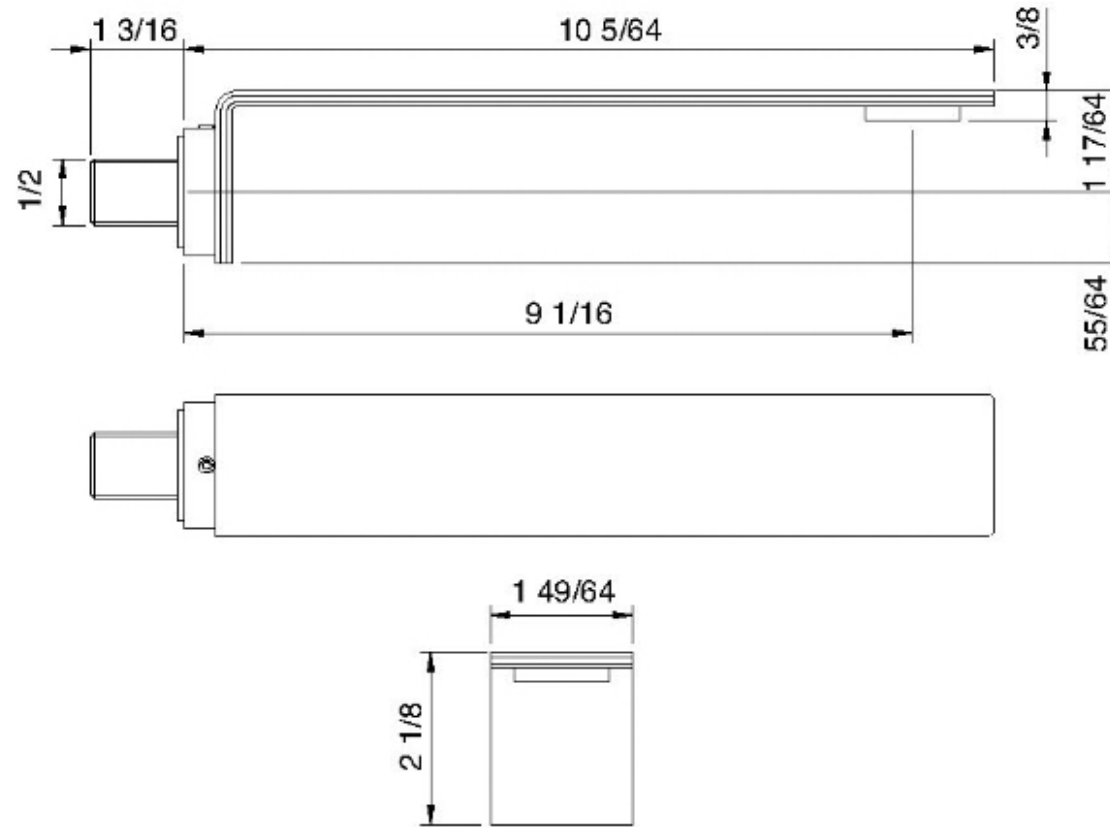

2861

Long wallmount faucet spout

FINISHES:

FROSTED INOX

treeemme RUBINETTERIE
instruments for water