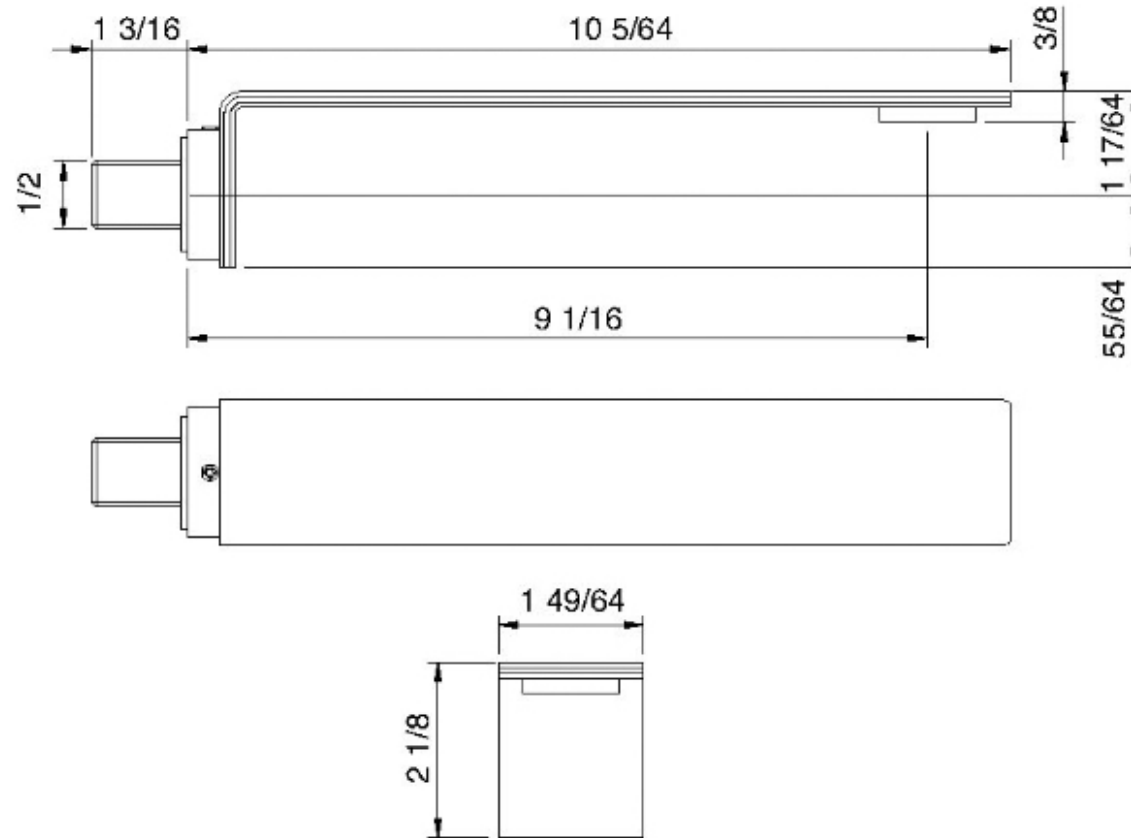

2861HF

Long high flow wallmount spout

FINISHES:

FROSTED INOX

RUBINETTERIE
treemme
instruments for water