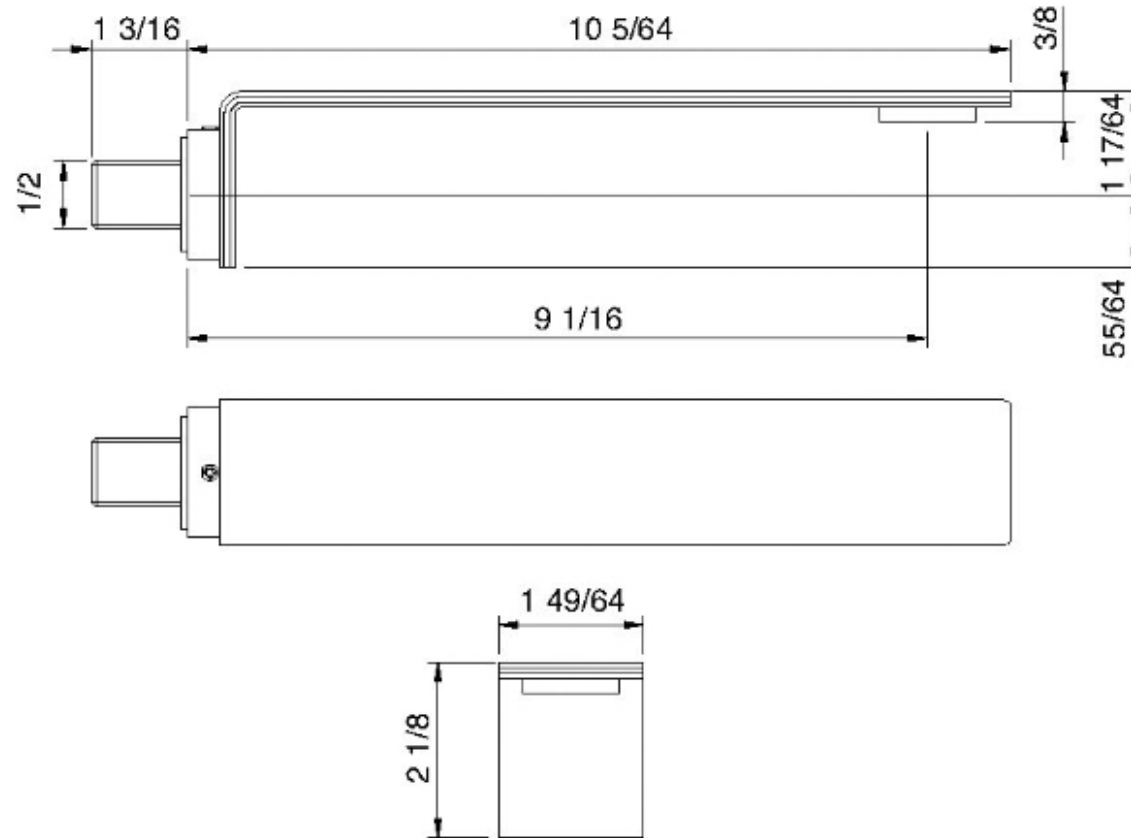

2861HF

Long high flow wallmount spout

FINISHES:

FROSTED INOX

treeemme RUBINETTERIE
instruments for water