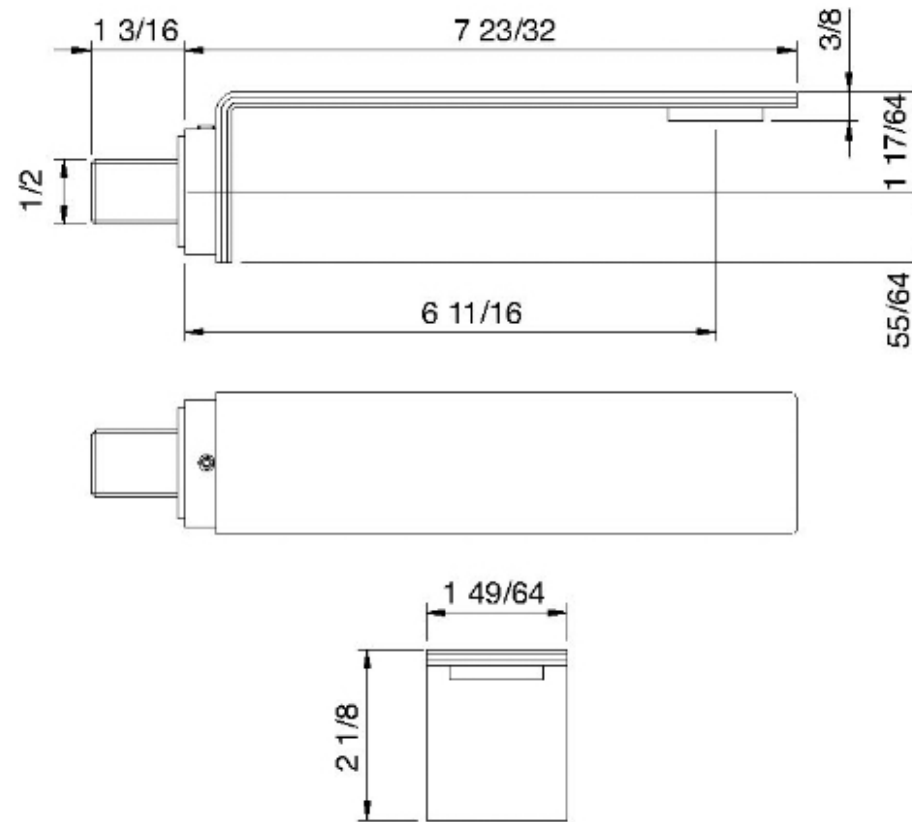

2863

Wallmount faucet spout

FINISHES:

FROSTED INOX

tree^{RUBINETTERIE}**mme**
instruments for water