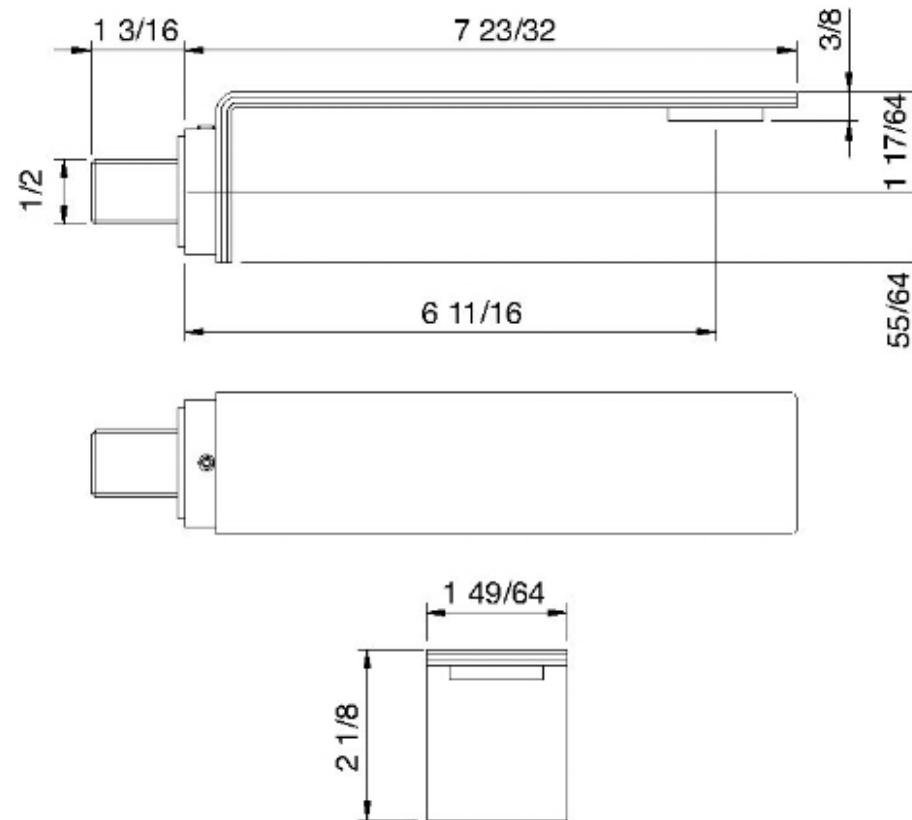

# 2863

Wallmount faucet spout

FINISHES:

FROSTED INOX

**tree**<sup>RUBINETTERIE</sup>**mme**  
*instruments for water*