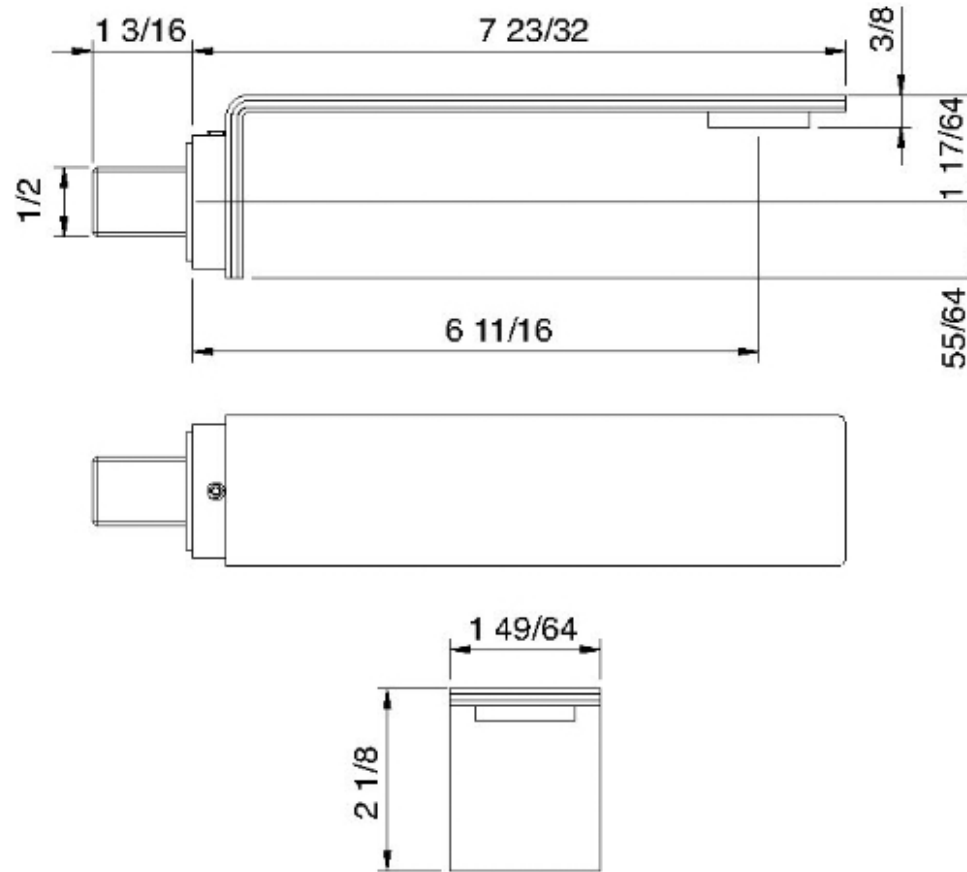

2863HF

High flow wallmount spout

FINISHES:

FROSTED INOX

treeemme RUBINETTERIE
instruments for water