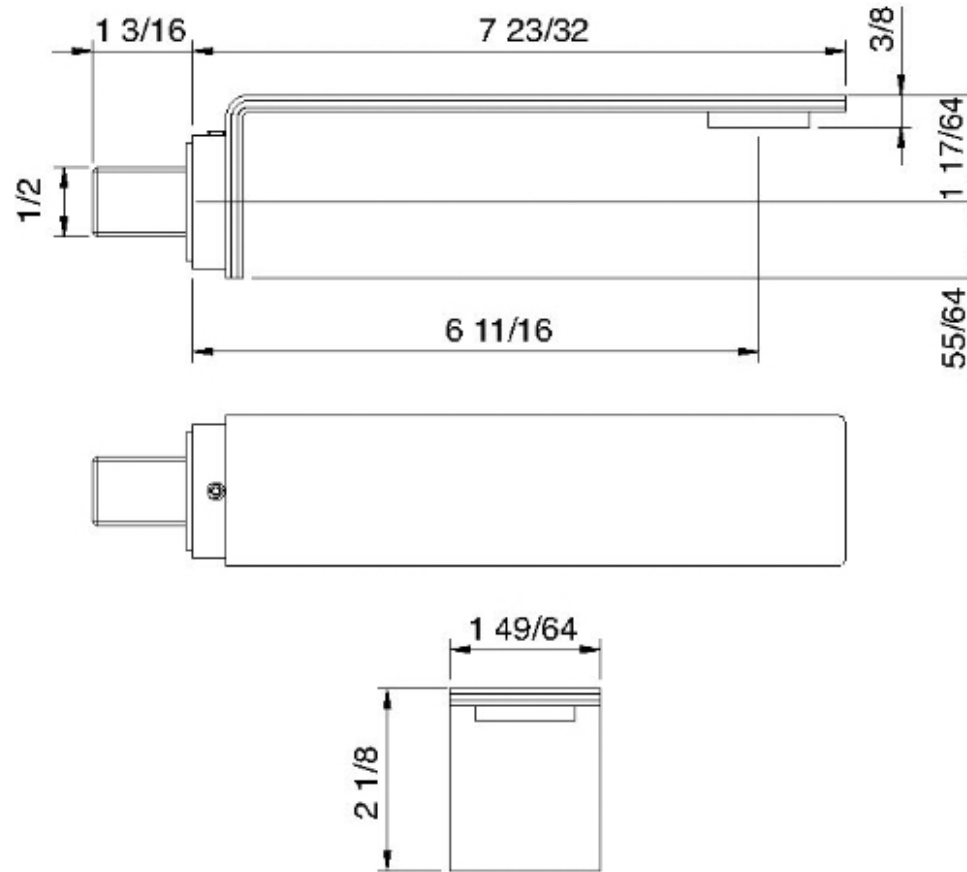

# 2863HF

High flow wallmount spout

FINISHES:

FROSTED INOX

**treeemme** RUBINETTERIE  
*instruments for water*