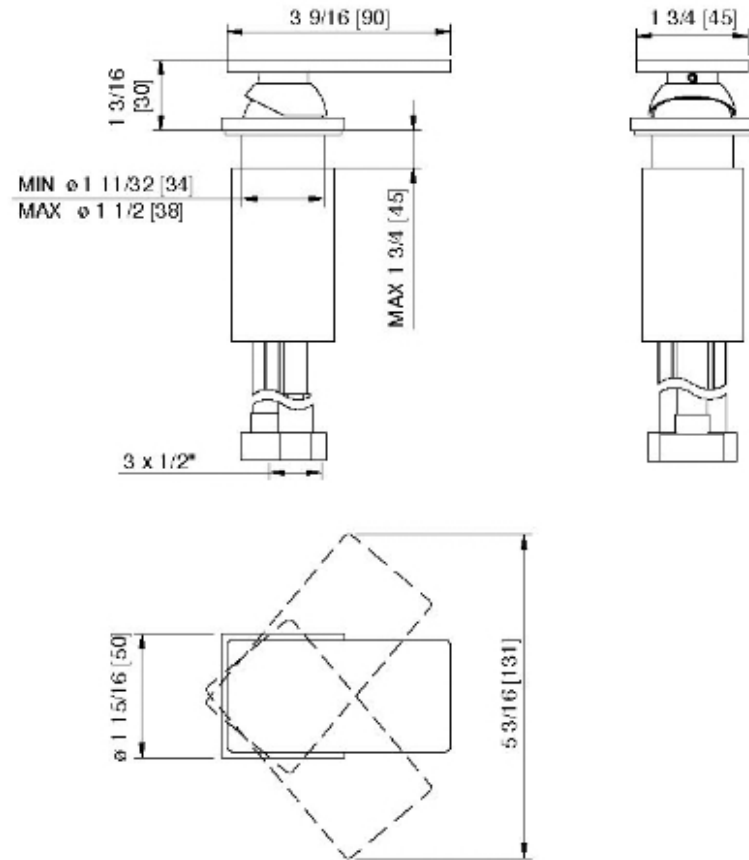

2865__11

Single-lever deckmount control mixer for lavatory faucet

FINISHES:

FROSTED INOX

RUBINETTERIE
tremme
instruments for water