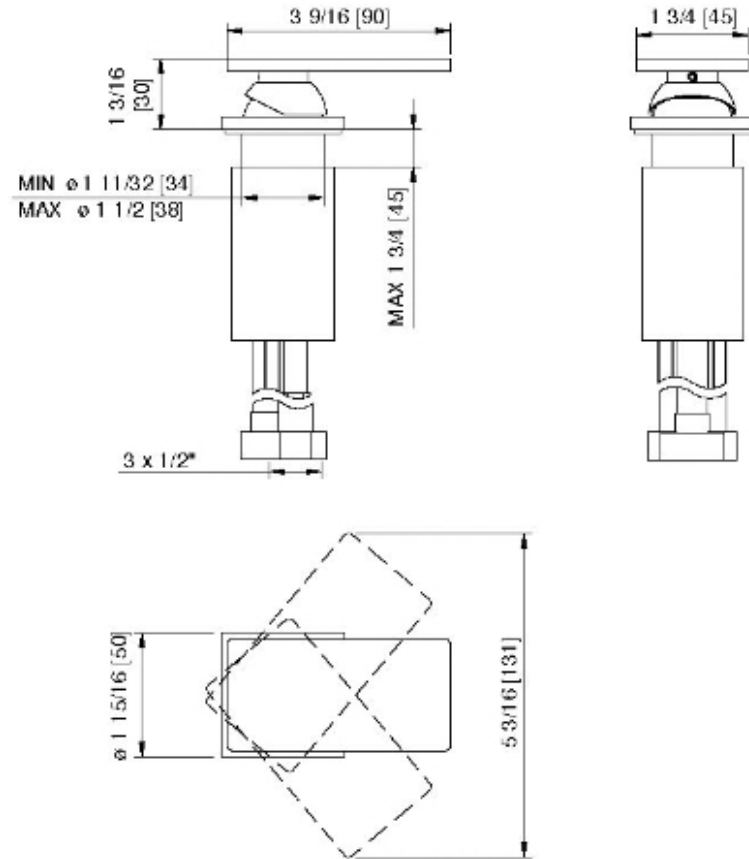

2865__11

Single-lever deckmount control mixer for lavatory faucet

FINISHES:

FROSTED INOX

RUBINETTERIE
tremme
instruments for water