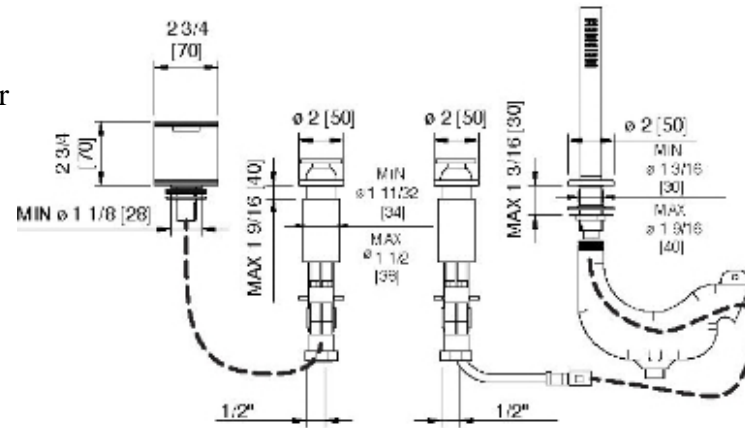

2868

4-piece deckmount tub filler with handshower

FINISHES:

FROSTED INOX

Recommended / Reconnané

RUBINETTERIE
tremme
instruments for water