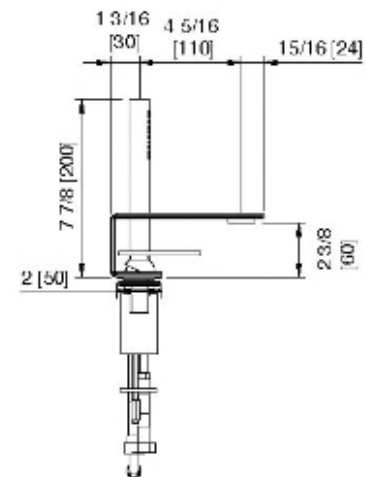

# 2868

4-piece deckmount tub filler with handshower

FINISHES:

FROSTED INOX

Recommended / Reconnandé

RUBINETTERIE  
**tremme**  
*instruments for water*