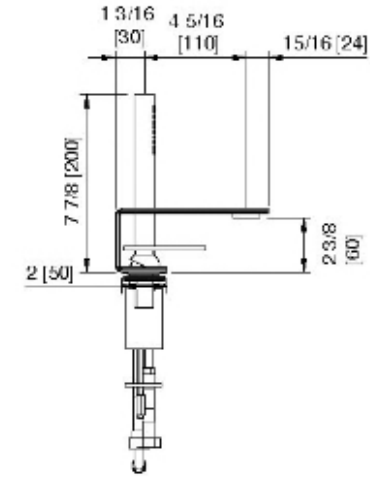

2868

4-piece deckmount tub filler with handshower

FINISHES:

FROSTED INOX

Recommended / Reconnané

RUBINETTERIE
tremme
instruments for water