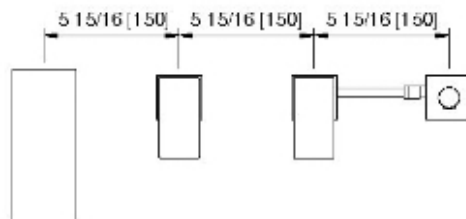

# 2868

4-piece deckmount tub filler with handshower

FINISHES:

FROSTED INOX

Recommended / Reconnandé

RUBINETTERIE  
**tremme**  
*instruments for water*