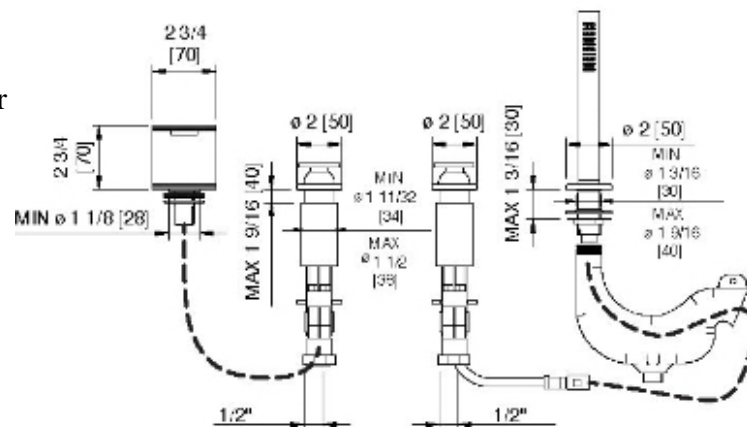

# 2868

4-piece deckmount tub filler with handshower

FINISHES:

FROSTED INOX

Recommended / Reconnandé

RUBINETTERIE  
**tremme**  
*instruments for water*