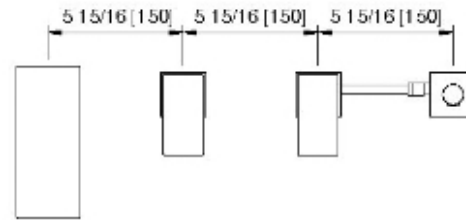

2868

4-piece deckmount tub filler with handshower

FINISHES:

FROSTED INOX

Recommended / Reconnané

RUBINETTERIE
tremme
instruments for water