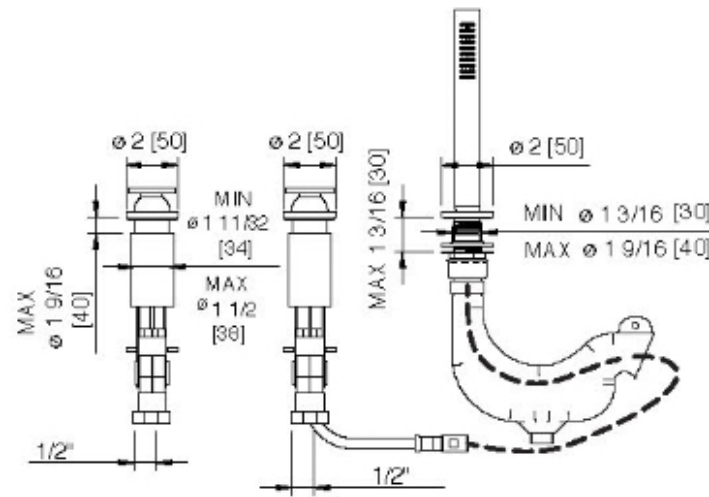

2869

3-piece deckmount handshower without spout

FINISHES:

FROSTED INOX

Recommended / Recommandé

RUBINETTERIE
treemme
instruments for water