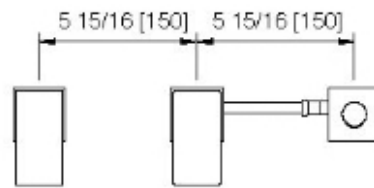

2869

3-piece deckmount handshower without spout

FINISHES:

FROSTED INOX

Recommended / Recommandé

RUBINETTERIE
treemme
instruments for water