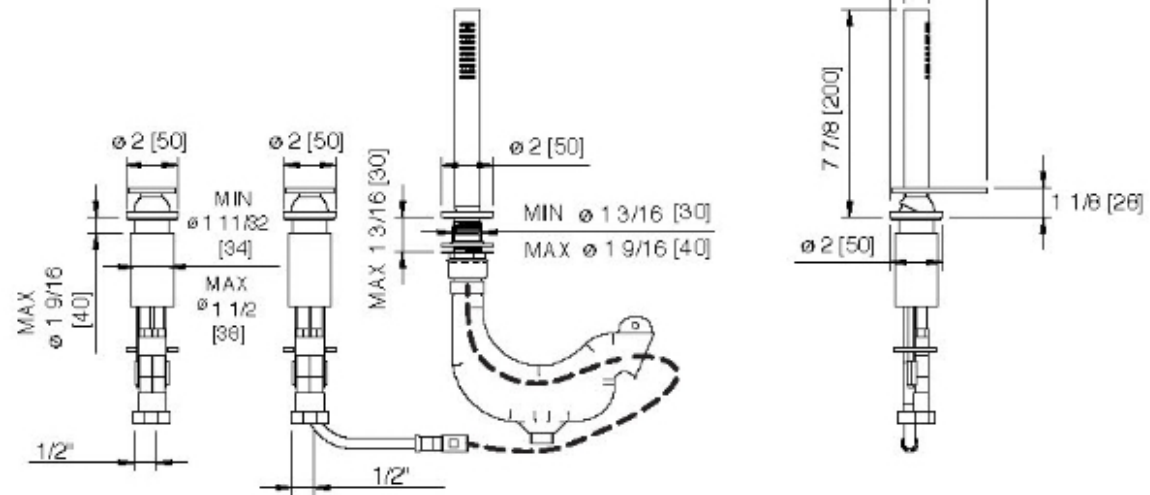

2869

3-piece deckmount handshower without spout

FINISHES:

FROSTED INOX

Recommended / Recommandé

RUBINETTERIE
treemme
instruments for water