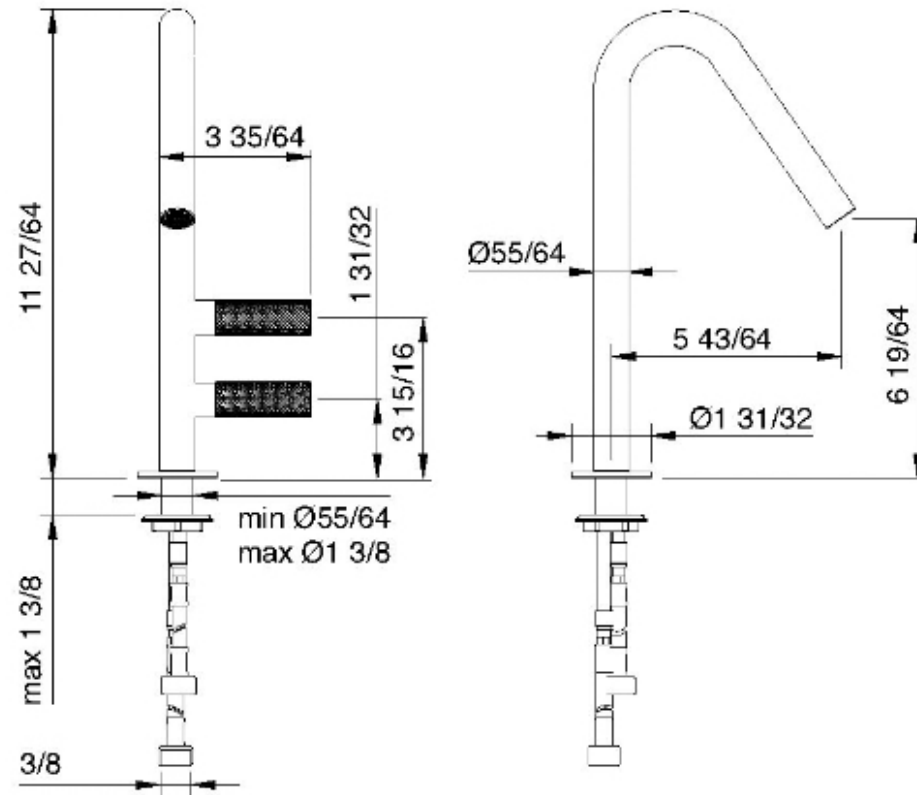

3014

Single-hole lavatory faucet with two handles

FINISHES:

FROSTED INOX

RUBINETTERIE
treemme
instruments for water