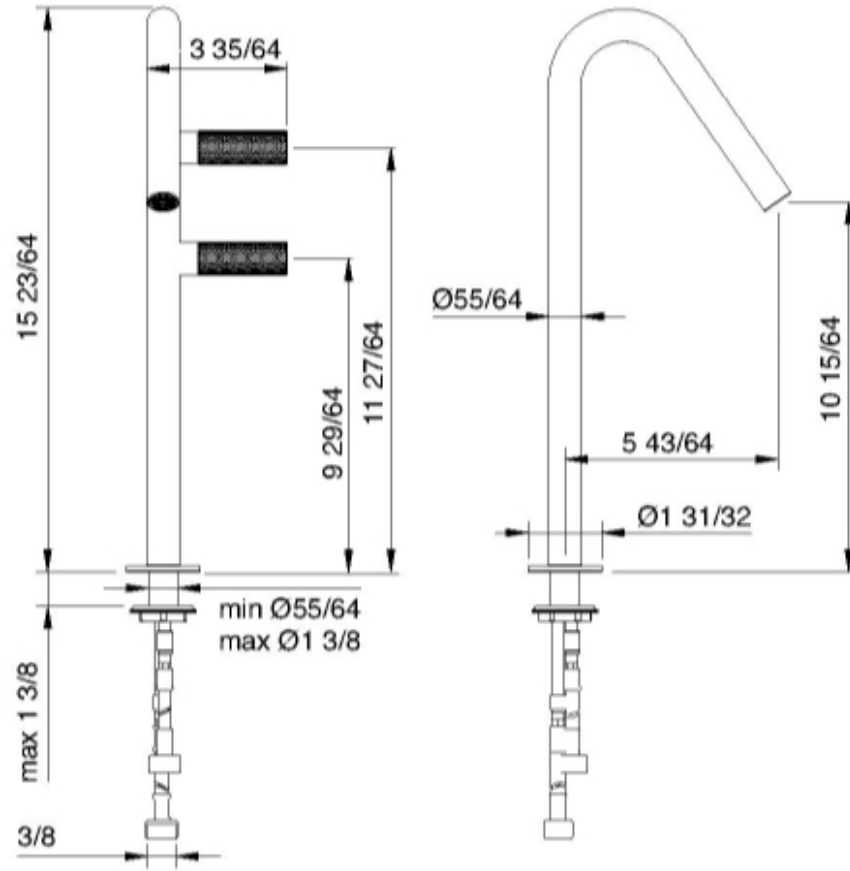

# 3015

Tall single-hole lavatory faucet with two handles

FINISHES:

FROSTED INOX

**treemme** RUBINETTERIE  
*instruments for water*