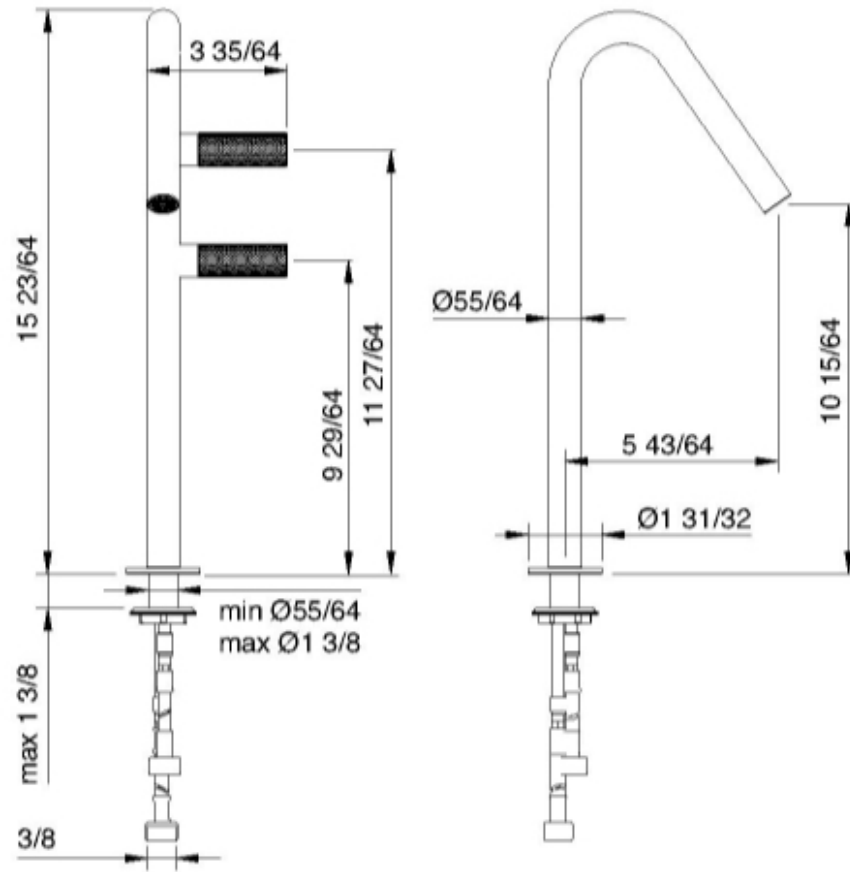

# 3015

Tall single-hole lavatory faucet with two handles

FINISHES:

FROSTED INOX

**treemme** RUBINETTERIE  
*instruments for water*