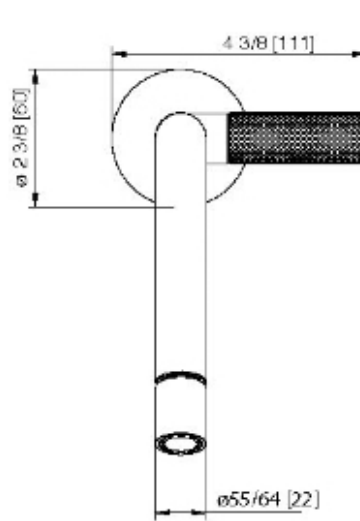

3028__03

Wallmount bidet faucet with two handles and swivel spray

FINISHES:

FROSTED INOX

RUBINETTERIE
treemme
instruments for water