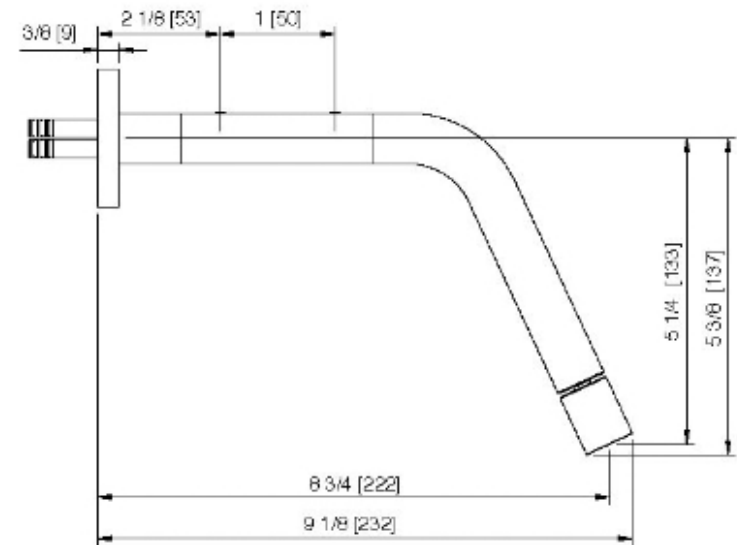

3028__03

Wallmount bidet faucet with two handles and swivel spray

FINISHES:

FROSTED INOX

RUBINETTERIE
treemme
instruments for water