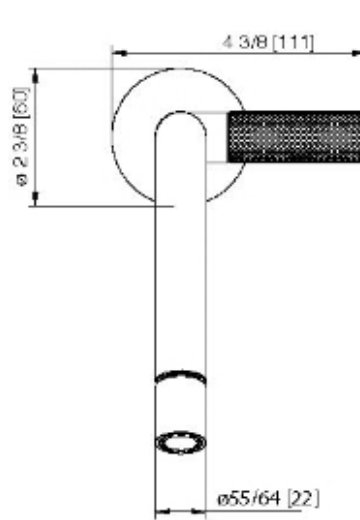

3028__03

Wallmount bidet faucet with two handles and swivel spray

FINISHES:

FROSTED INOX

RUBINETTERIE
treemme
instruments for water