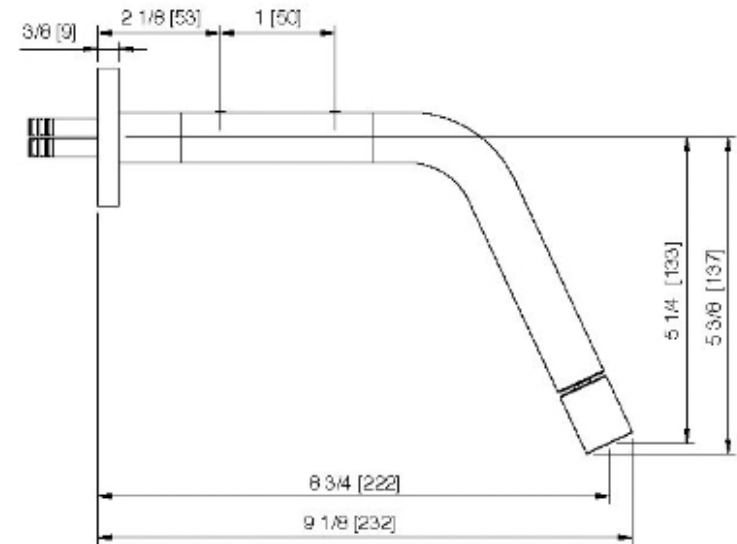

3028__03

Wallmount bidet faucet with two handles and swivel spray

FINISHES:

FROSTED INOX

RUBINETTERIE
treemme
instruments for water