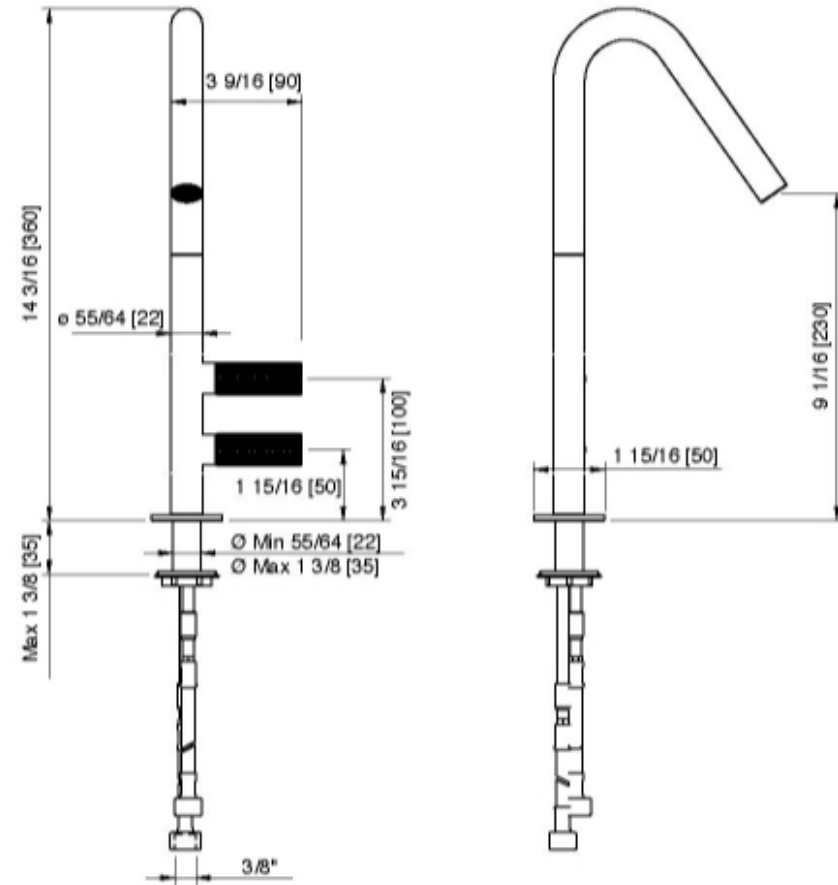

3031

Single stream mode bar & kitchen faucet with two handles

FINISHES:

FROSTED INOX

RUBINETTERIE
treemme
instruments for water