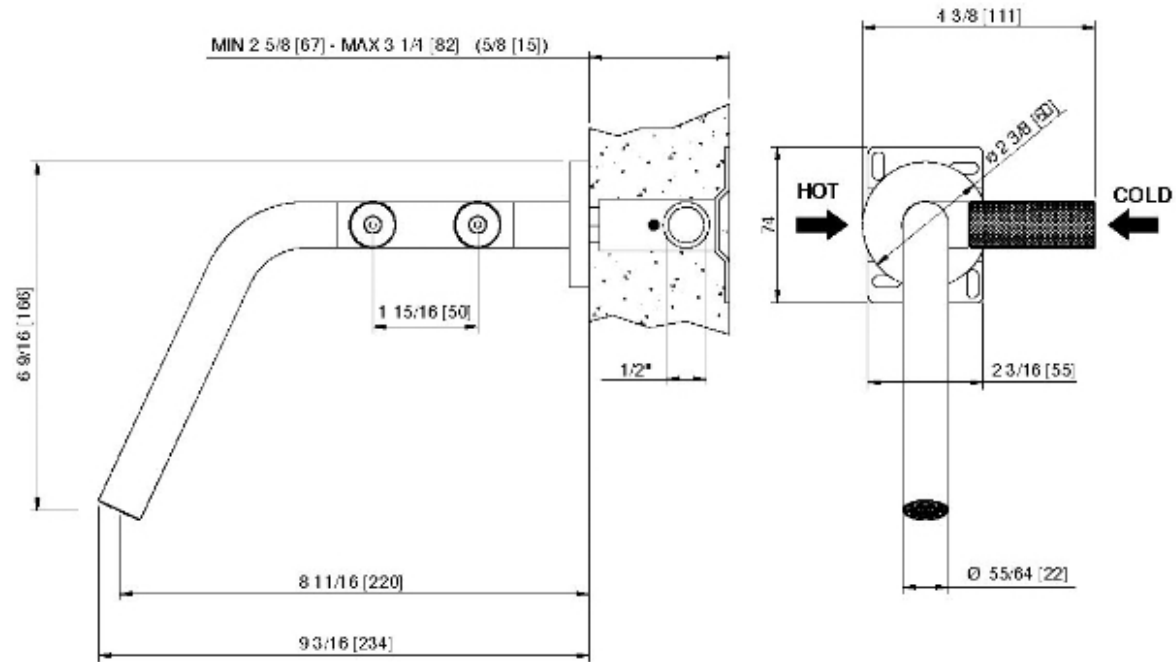

3051__03

Wallmount lavatory faucet with two handles

FINISHES:

FROSTED INOX

RUBINETTERIE
tremme
instruments for water