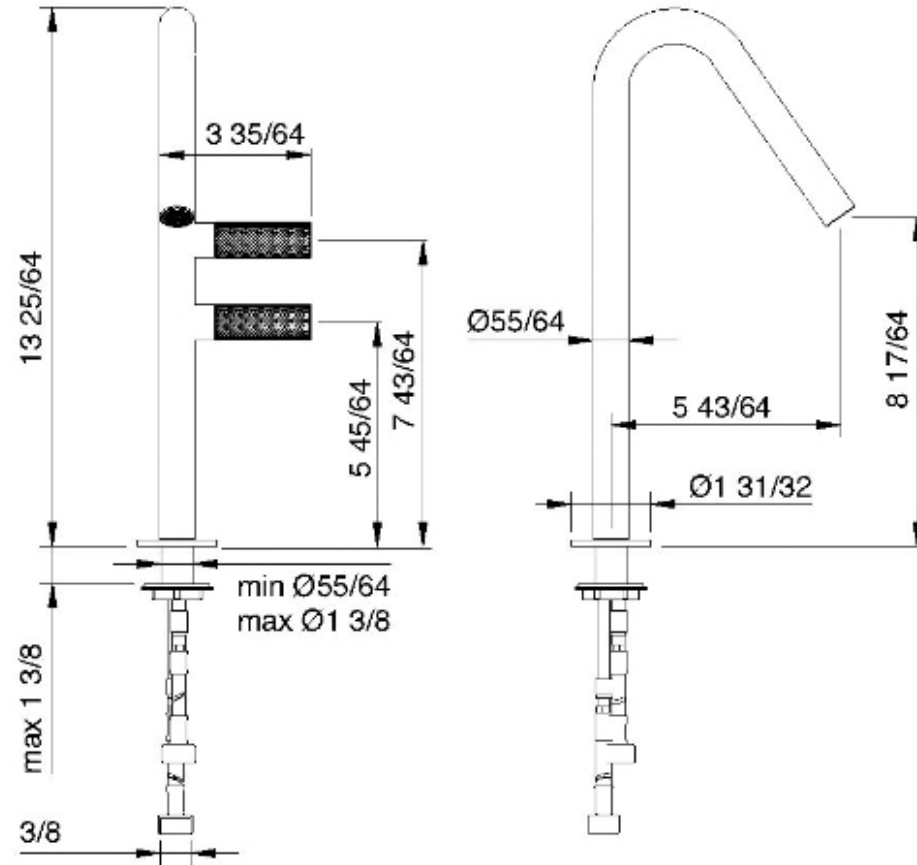

# 3053

Medium single-hole lavatory faucet with two handles

FINISHES:

FROSTED INOX

RUBINETTERIE  
**treemme**  
*instruments for water*