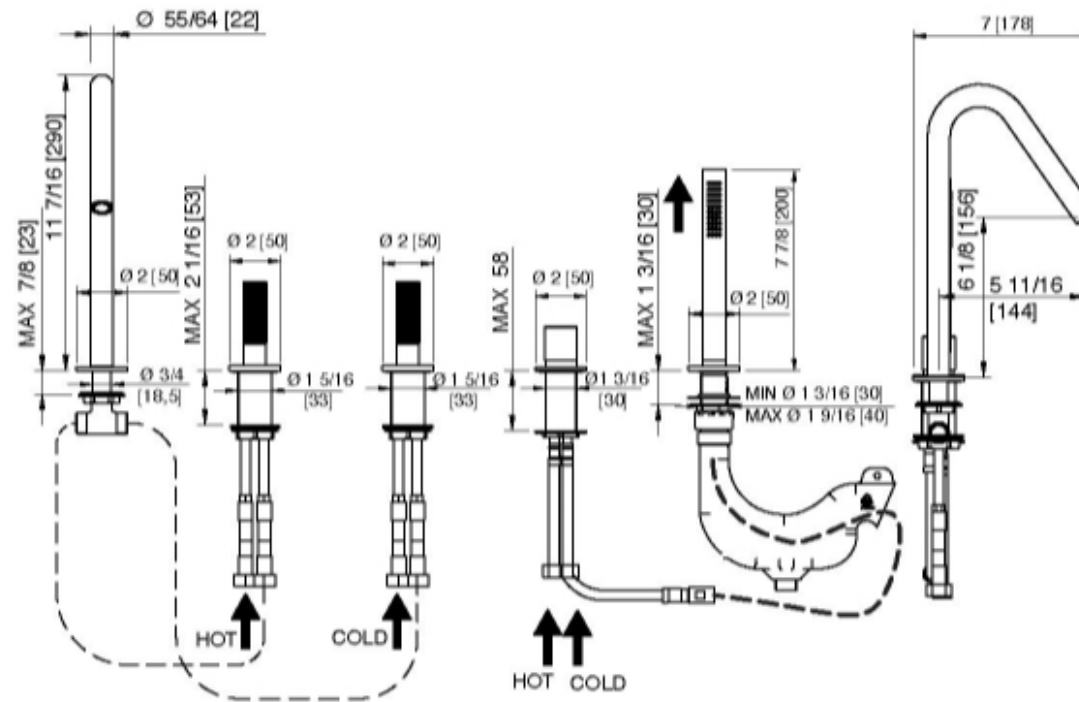

6006

5-piece deckmount tub filler with handshower

FINISHES:

FROSTED INOX

RUBINETTERIE
tremme
instruments for water