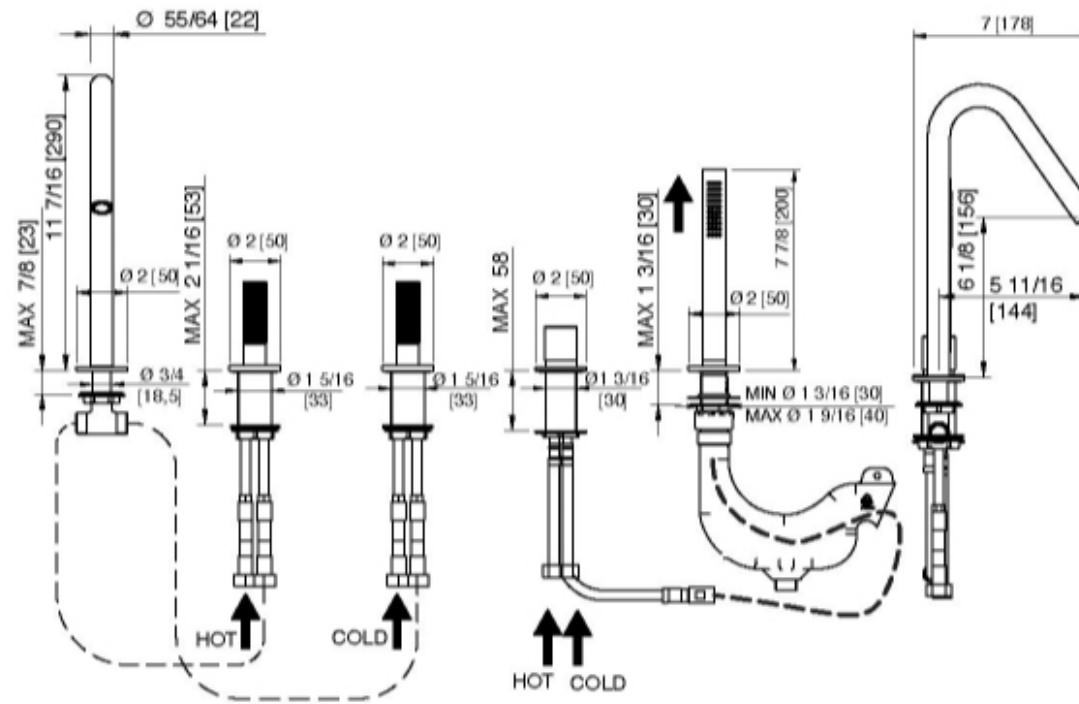

6006

5-piece deckmount tub filler with handshower

FINISHES:

FROSTED INOX

RUBINETTERIE
tremme
instruments for water