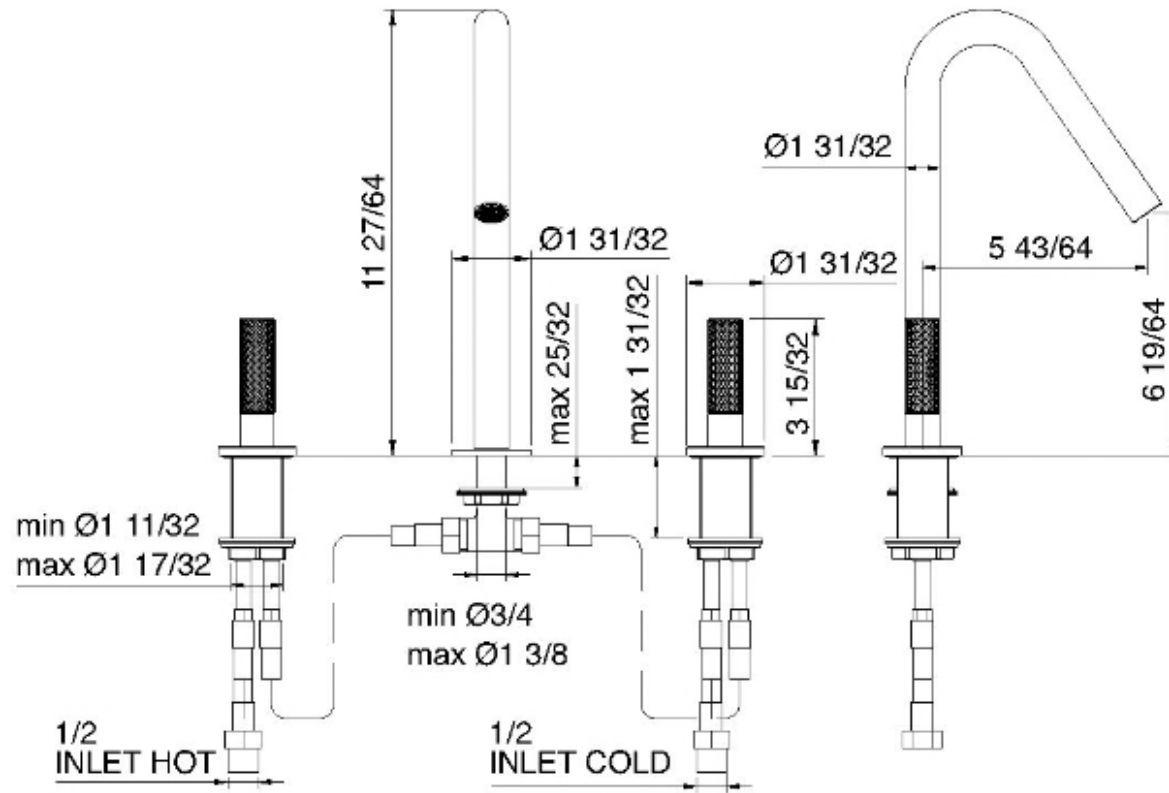

6011

Single-hole lavatory faucet

FINISHES:

FROSTED INOX

RUBINETTERIE
treemme
instruments for water