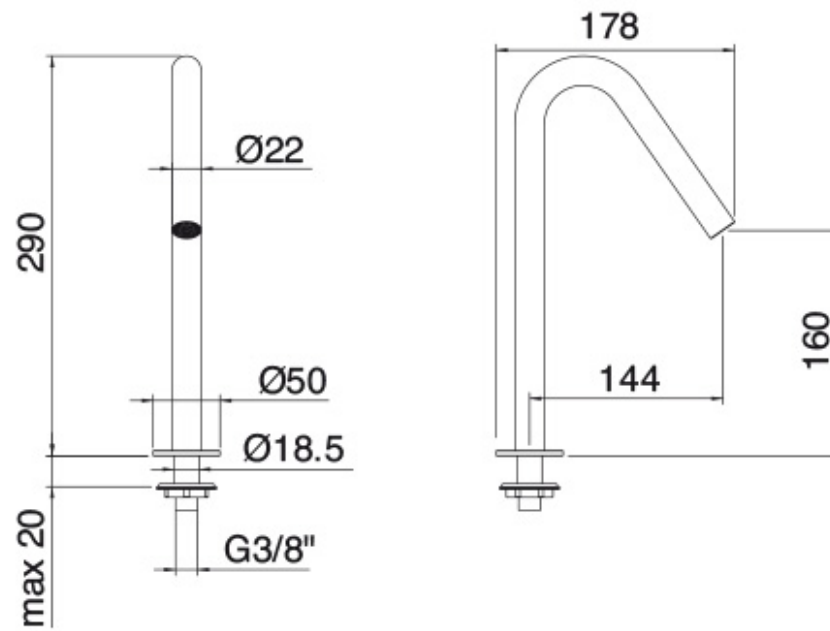

# 6011\_01

Lavatory faucet spout

FINISHES:

FROSTED INOX

**treeemme** RUBINETTERIE  
*instruments for water*