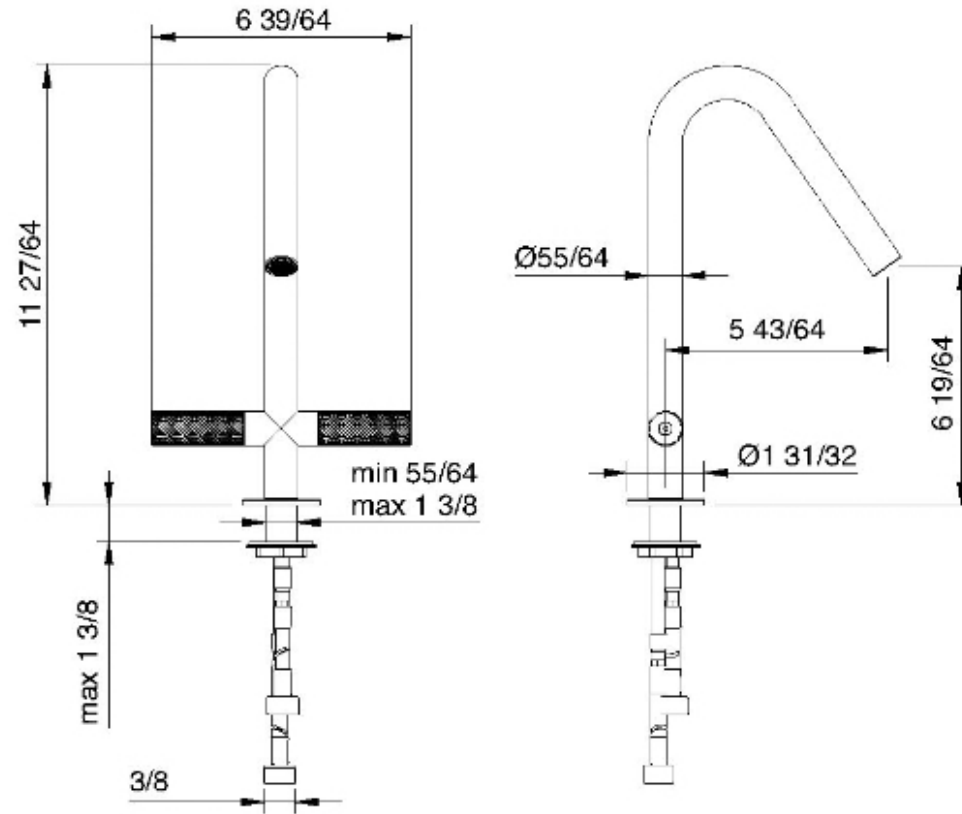

6014

Single-hole lavatory faucet with two handles

FINISHES:

FROSTED INOX

RUBINETTERIE
treemme
instruments for water