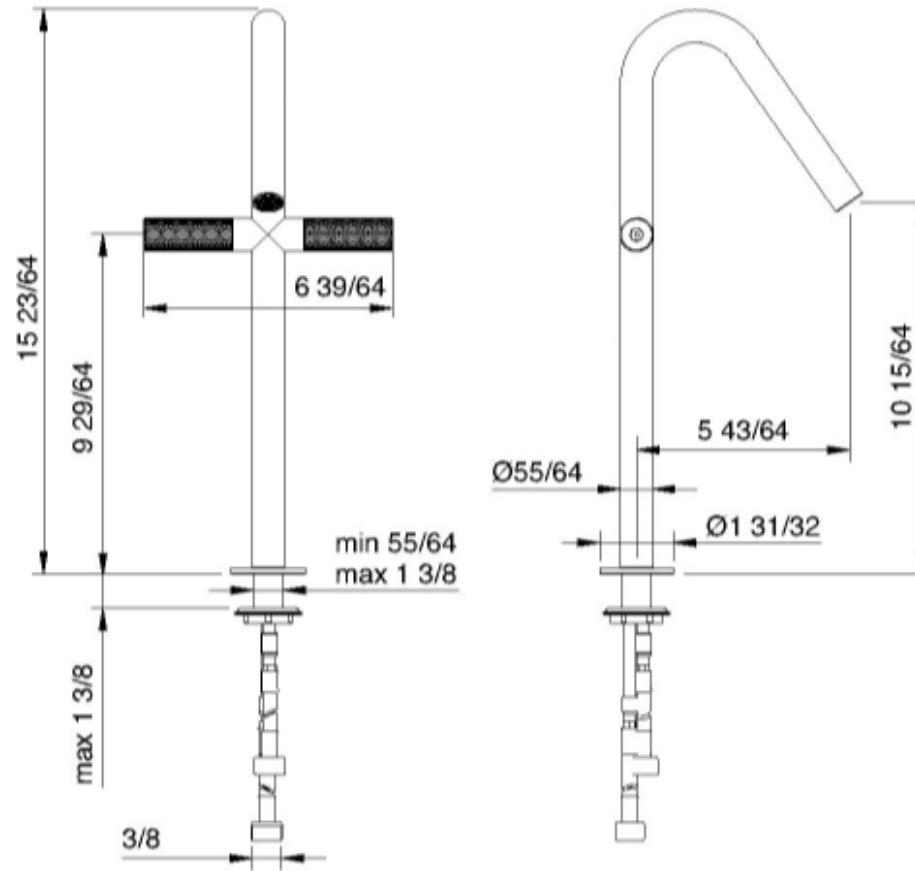

6015

Tall single-hole lavatory faucet with two handles

FINISHES:

FROSTED INOX

RUBINETTERIE
treemme
instruments for water