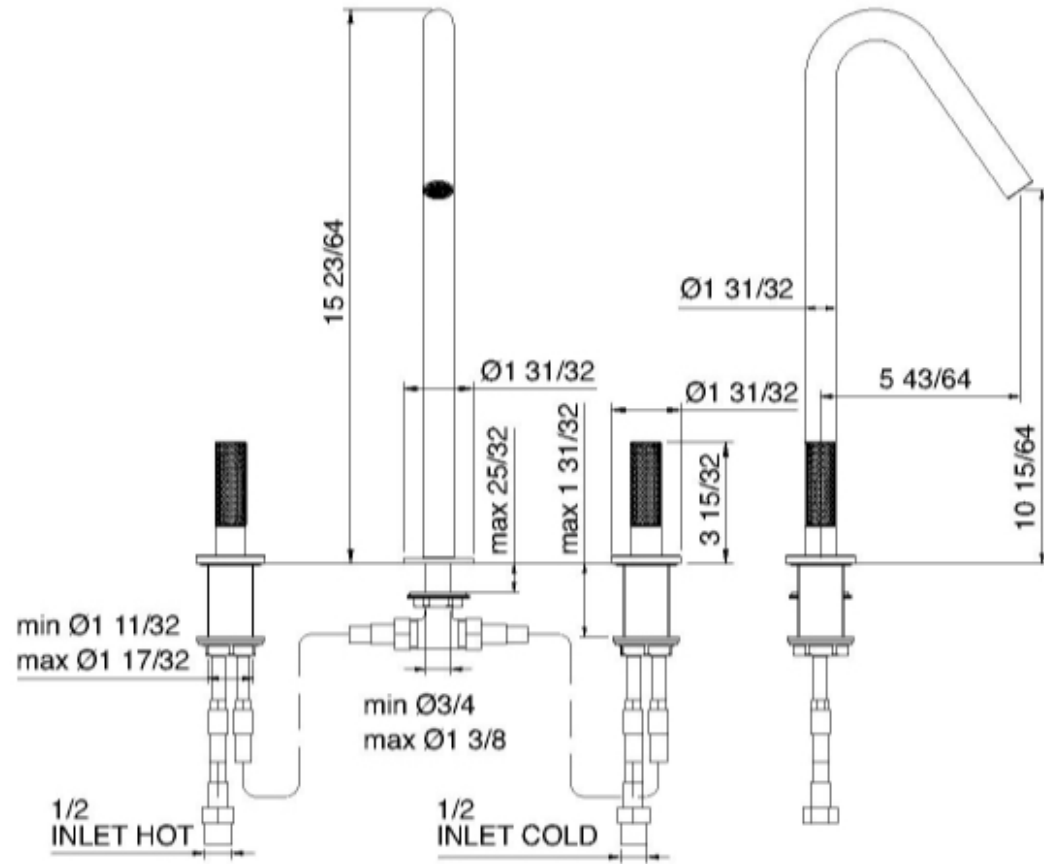

6016

Tall widespread lavatory faucet

FINISHES:

FROSTED INOX

RUBINETTERIE
treemme
instruments for water