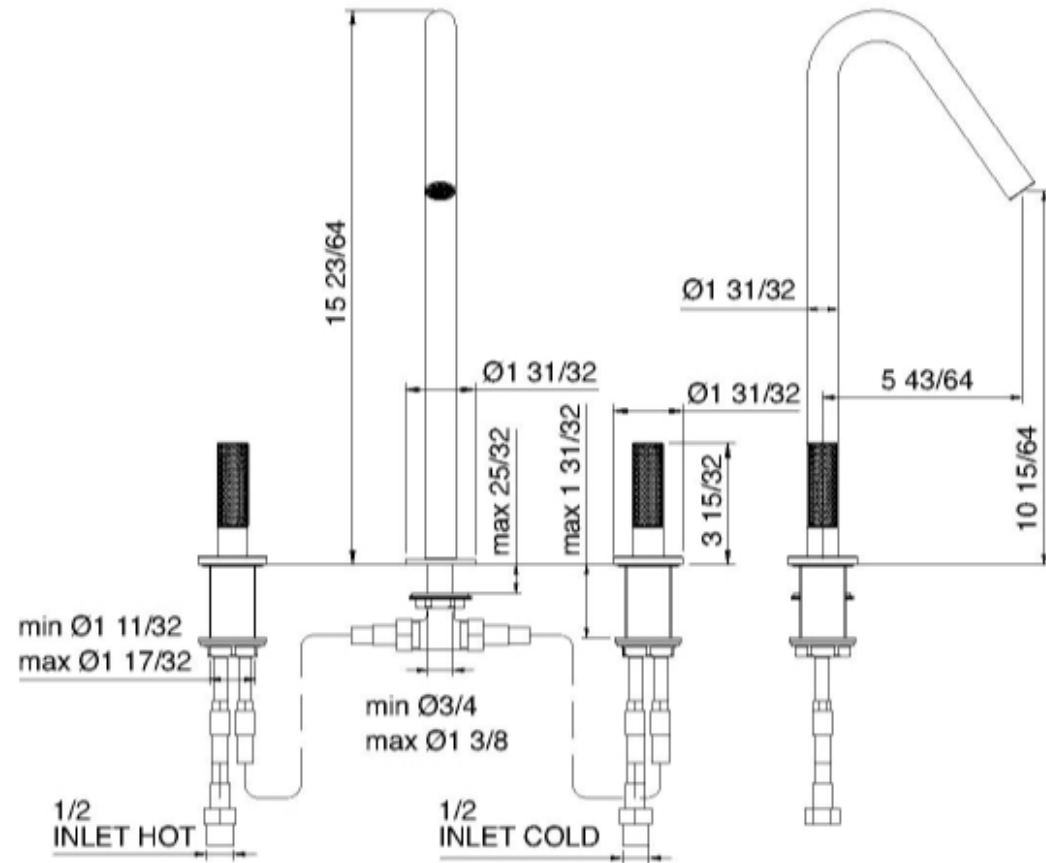

6016

Tall widespread lavatory faucet

FINISHES:

FROSTED INOX

treeemme RUBINETTERIE
instruments for water