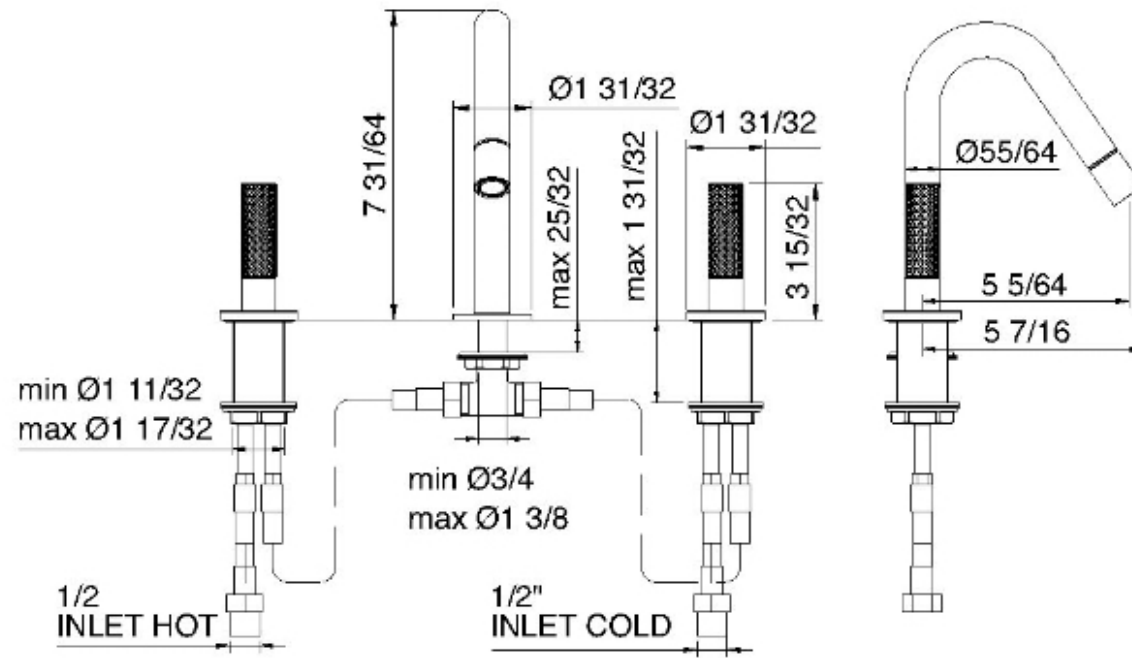

# 6020

3-hole bidet set with swivel spray

FINISHES:

FROSTED INOX

RUBINETTERIE  
**treemme**  
*instruments for water*