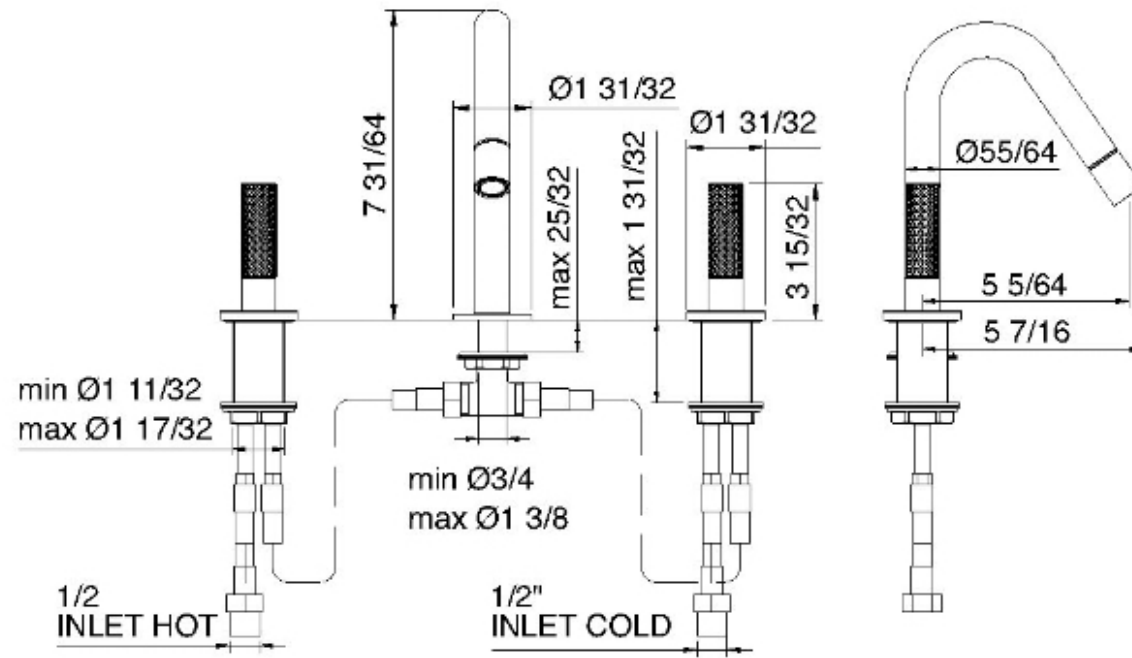

6020

3-hole bidet set with swivel spray

FINISHES:

FROSTED INOX

RUBINETTERIE
treemme
instruments for water