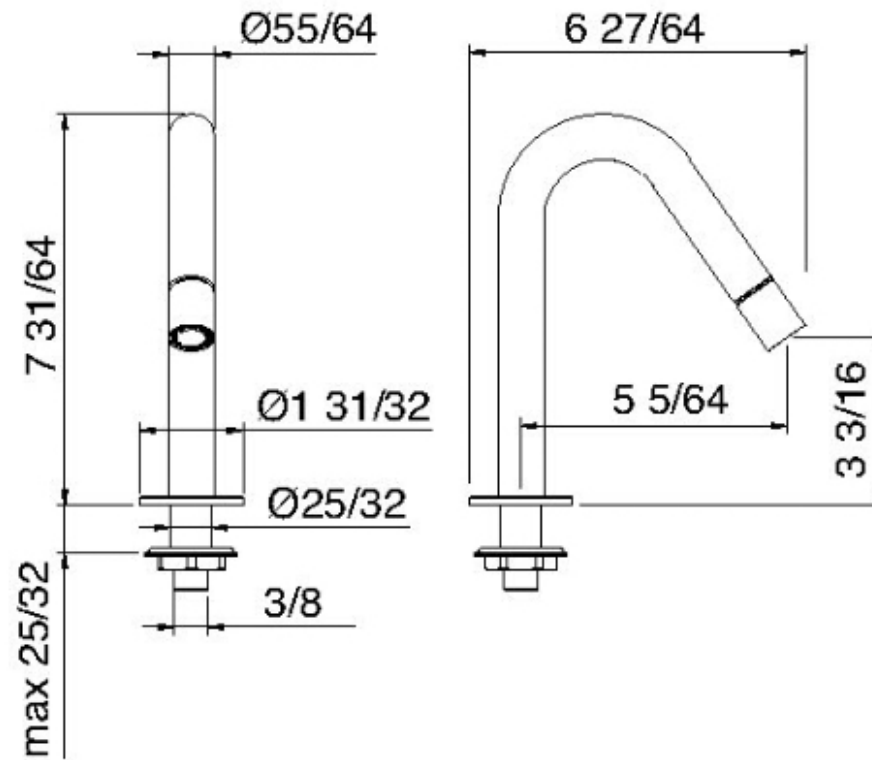

6020__01

Bidet faucet spout with swivel spray

FINISHES:

FROSTED INOX

treeemme RUBINETTERIE
instruments for water