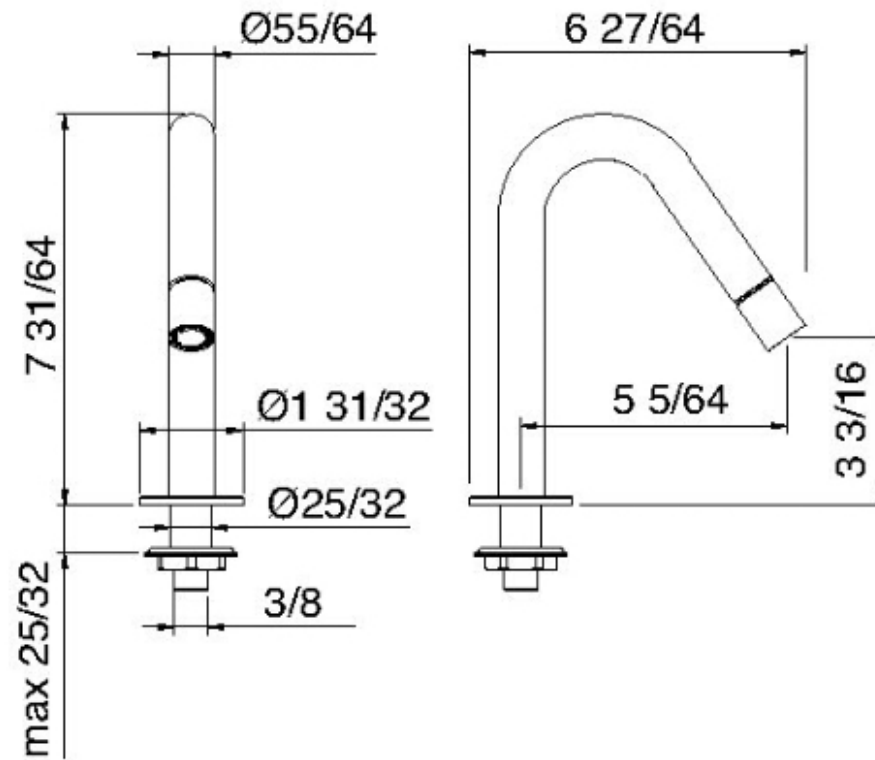

6020__01

Bidet faucet spout with swivel spray

FINISHES:

FROSTED INOX

treeemme RUBINETTERIE
instruments for water