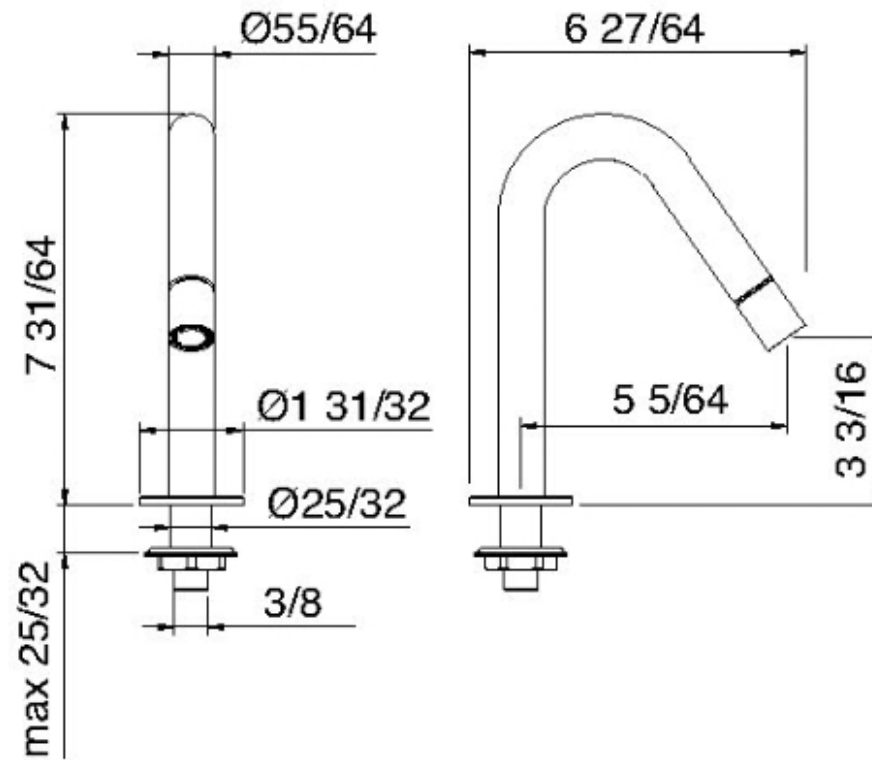

# 6020\_\_01

Bidet faucet spout with swivel spray

FINISHES:

FROSTED INOX

**tree**<sup>RUBINETTERIE</sup>**mme**  
*instruments for water*