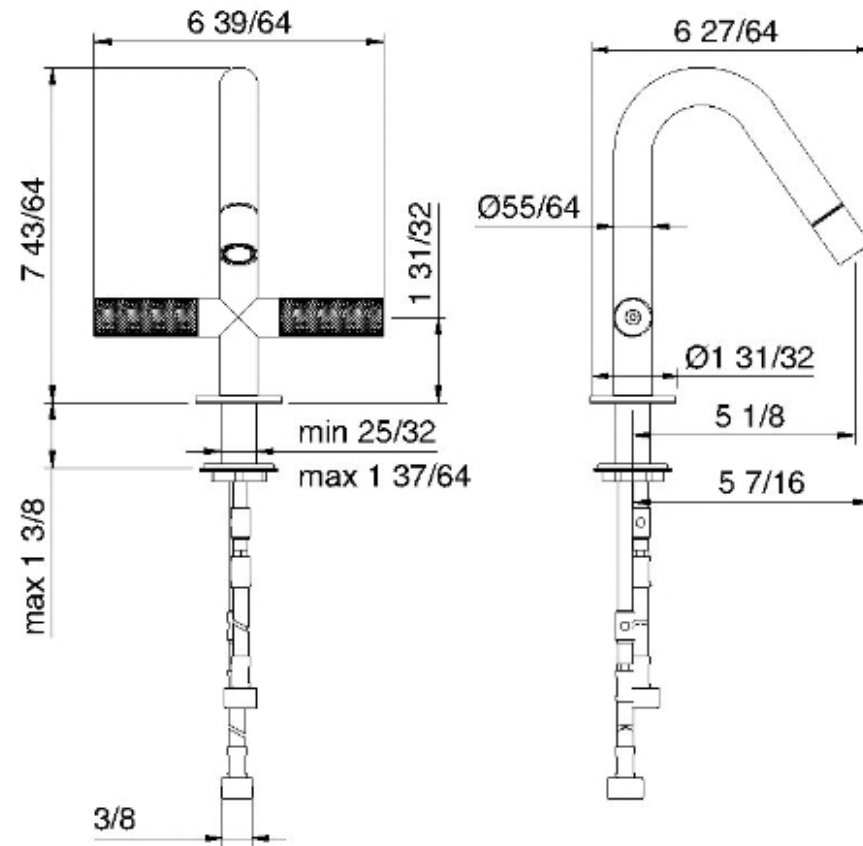

6024

Single-hole bidet faucet with two handles and swivel spray

FINISHES:

FROSTED INOX

treeemme RUBINETTERIE
instruments for water