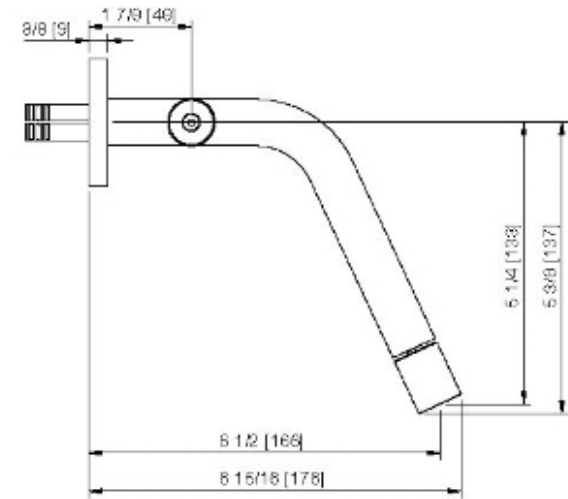

6028__03

Wallmount bidet faucet with two handles and swivel spray

FINISHES:

FROSTED INOX

RUBINETTERIE
treemme
instruments for water