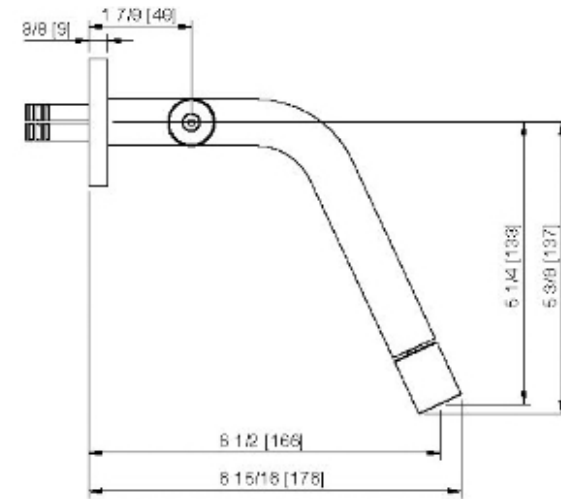

6028__03

Wallmount bidet faucet with two handles and swivel spray

FINISHES:

FROSTED INOX

RUBINETTERIE
treemme
instruments for water