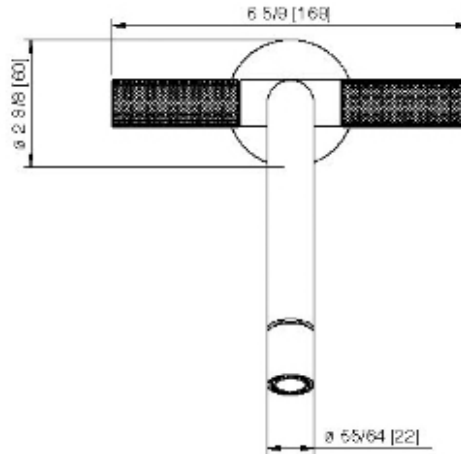

6028__03

Wallmount bidet faucet with two handles and swivel spray

FINISHES:

FROSTED INOX

RUBINETTERIE
treemme
instruments for water