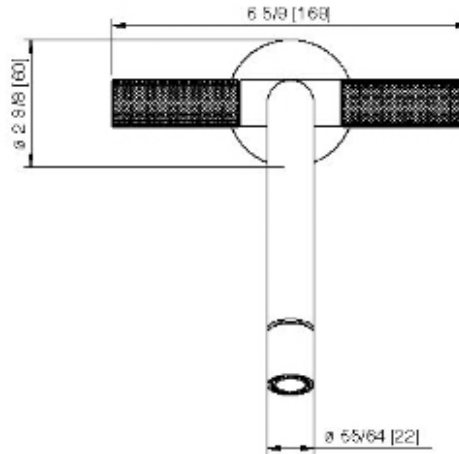

# 6028\_\_03

Wallmount bidet faucet with two handles and swivel spray

FINISHES:

FROSTED INOX

RUBINETTERIE  
**treemme**  
*instruments for water*