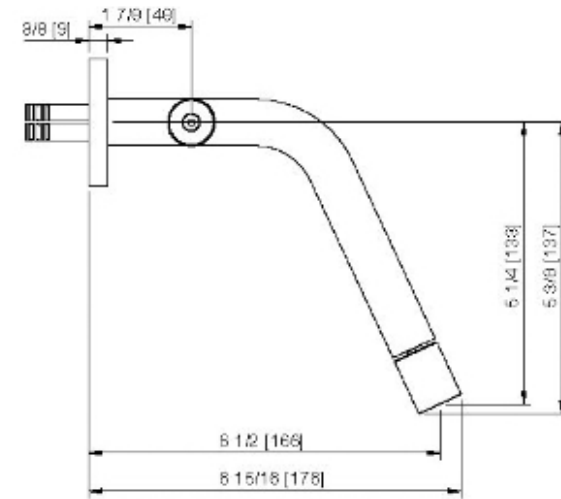

# 6028\_\_03

Wallmount bidet faucet with two handles and swivel spray

FINISHES:

FROSTED INOX

RUBINETTERIE  
**treemme**  
*instruments for water*