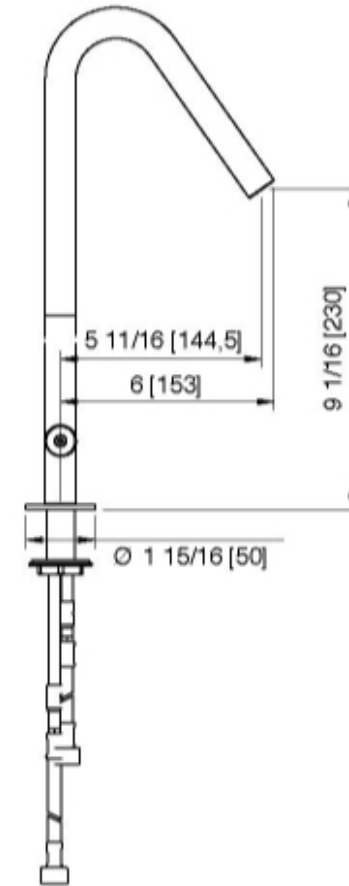

# 6031

Single stream mode bar & kitchen faucet with two handles

FINISHES:

FROSTED INOX

RUBINETTERIE  
**treemme**  
*instruments for water*