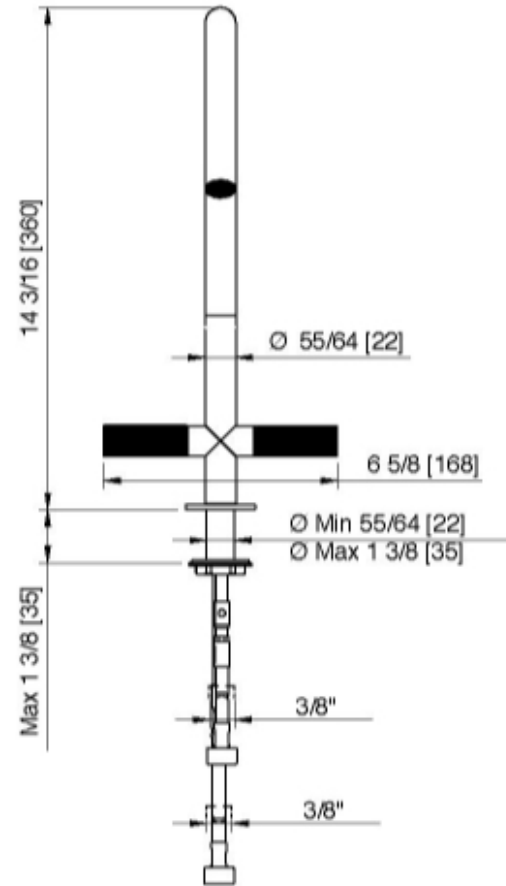

# 6031

Single stream mode bar & kitchen faucet with two handles

FINISHES:

FROSTED INOX

RUBINETTERIE  
**treemme**  
*instruments for water*