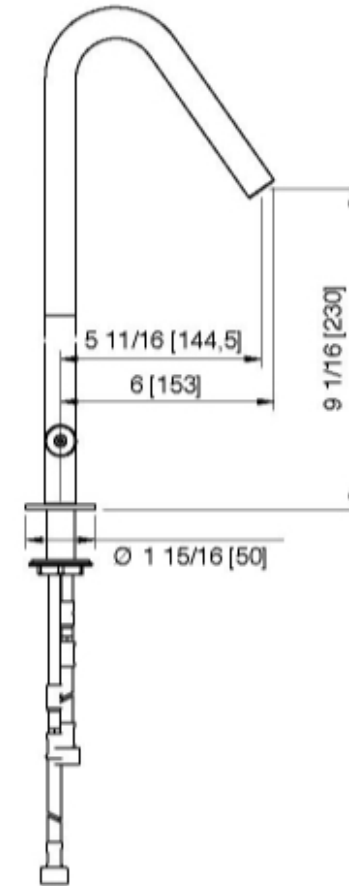

6031

Single stream mode bar & kitchen faucet with two handles

FINISHES:

FROSTED INOX

RUBINETTERIE
treemme
instruments for water