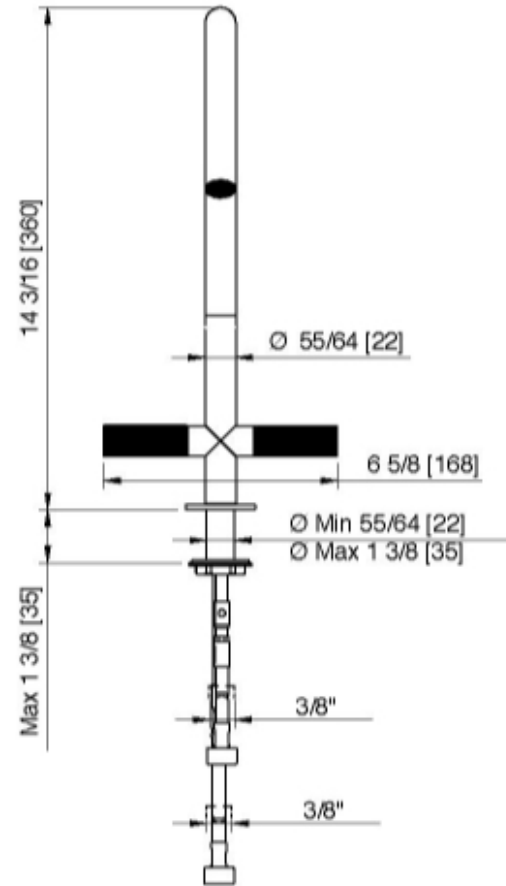

6031

Single stream mode bar & kitchen faucet with two handles

FINISHES:

FROSTED INOX

RUBINETTERIE
treemme
instruments for water