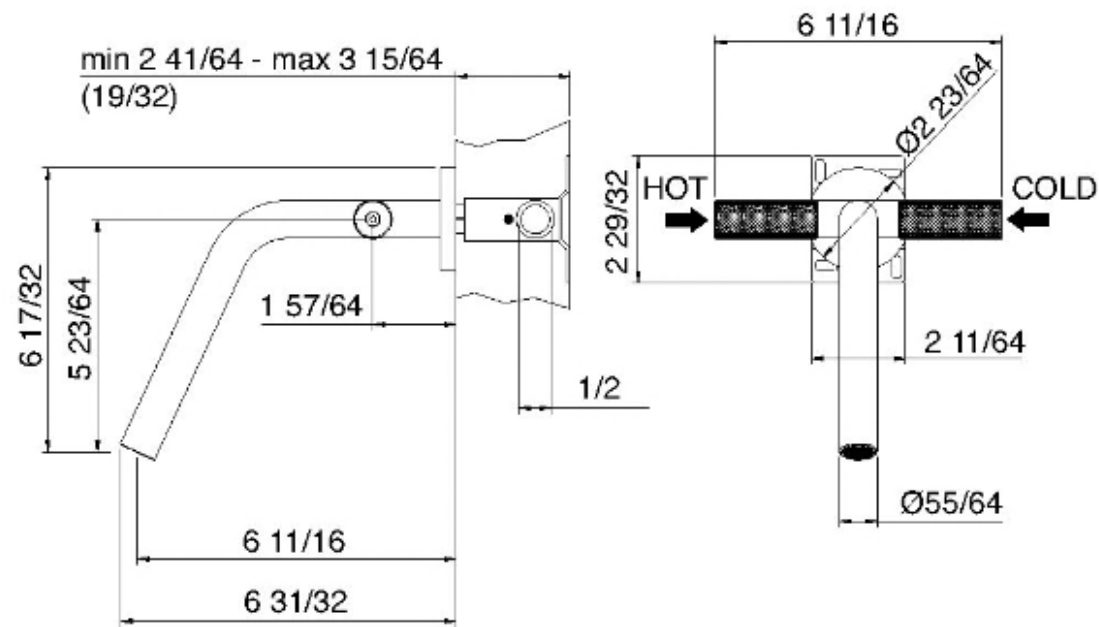

6051__03

Wallmount lavatory faucet with two handles

FINISHES:

FROSTED INOX

RUBINETTERIE
treemme
instruments for water