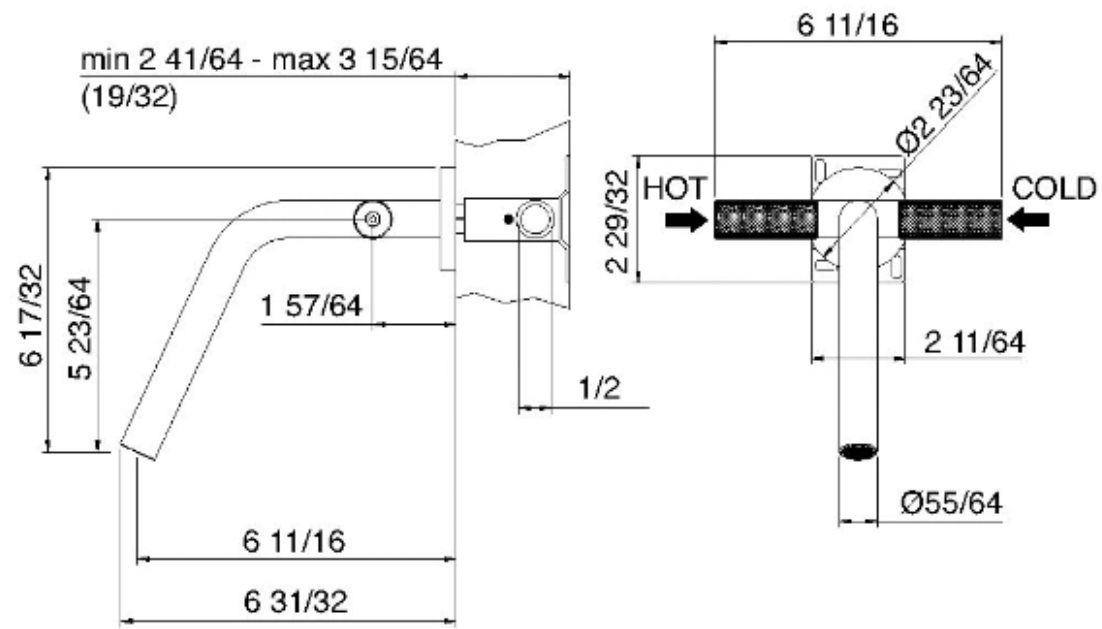

6051__03

Wallmount lavatory faucet with two handles

FINISHES:

FROSTED INOX

RUBINETTERIE
treemme
instruments for water