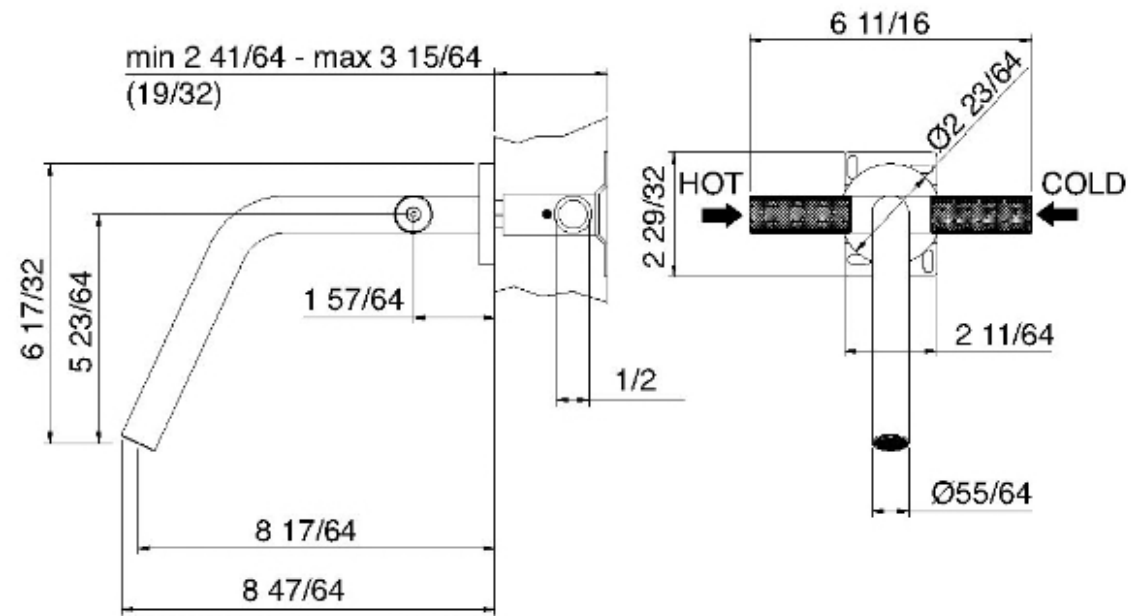

6052__03

Wallmount lavatory faucet with two handles

FINISHES:

FROSTED INOX

RUBINETTERIE
tremme
instruments for water