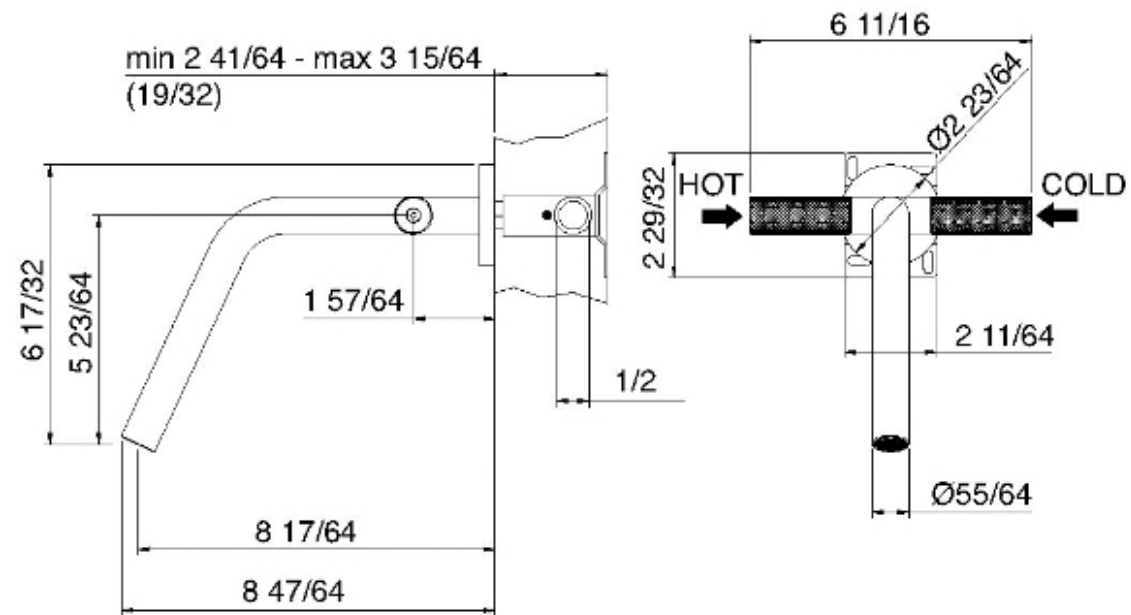

# 6052\_\_03

Wallmount lavatory faucet with two handles

FINISHES:

FROSTED INOX

RUBINETTERIE  
**treemme**  
*instruments for water*